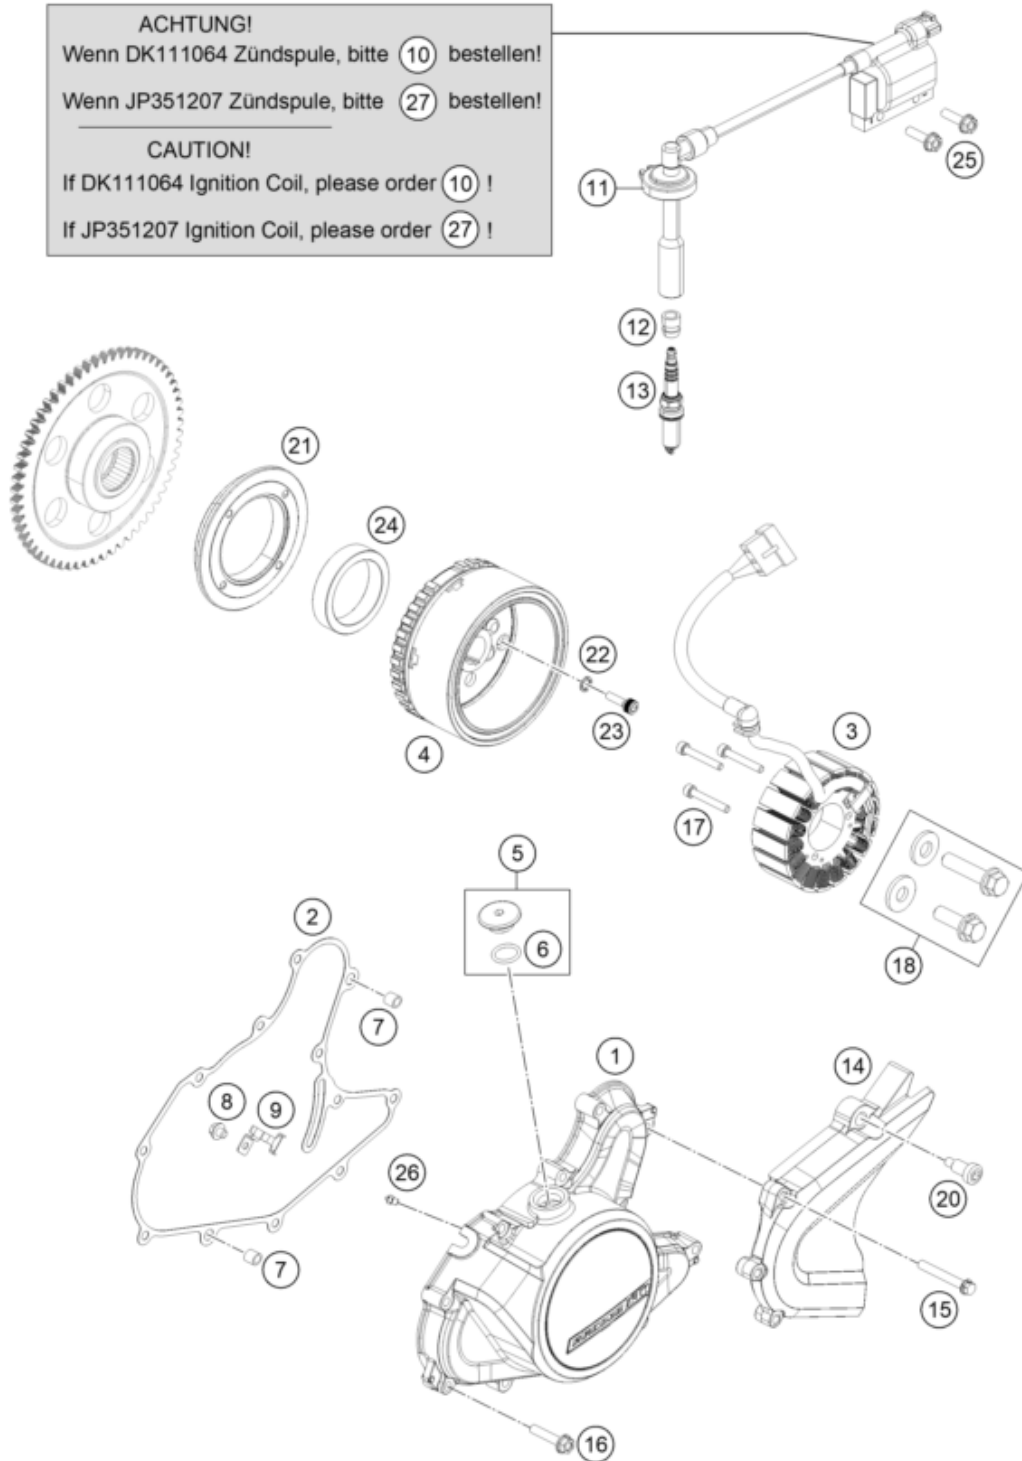

ACHTUNG!

Wenn DK111064 Zündspule, bitte (10) bestellen!

Wenn JP351207 Zündspule, bitte (27) bestellen!

CAUTION!

If DK111064 Ignition Coil, please order (10) !

If JP351207 Ignition Coil, please order (27) !

Pos	Part Number	Description	Additional Text	Quantity
1	93030002010	cover magneto-plug		1.00
2	93530040000	Gasket magneto cover		1.00
3	90139004000	STATOR CPL.		1.00
4	90139005100	ROTOR CPL.		1.00
5	90130002010	PLUG INCL. O-RING		1.00
6	J770015824	O-RING 15,8X2,4		1.00
7	90130024000	PIN DOWEL 8X6,4X14MM	14mm length	2.00
8	J025060083S	HH COLLAR SCREW M5X6		1.00
9	90139004002	BRACKET F. STATORCABLE		1.00
10	90139090033	coil assembly ignition		1.00

11	90139090001	GASKET SPARK PLUG CONNECT.	1.00
12	90139093001	RUBBER GASKET SPARK PLUG	1.00
13	90239093000	SPARK PLUG M12X1,25	1.00
14	90103096000	CHAIN SPROCKET GUARD	1.00
15	J025060451	HH COLLAR SCREW M6X45	3.00
16	J025060301	HH COLLAR SCREW M6X30	9.00
17	J912050353S	AH SCREW M5X35 SELF LOCKING	3.00
18	90130018044	SCREW DRIVE GEAR KIT	1.00
20	90104060010	special screw M6x24 WS6	1.00
21	90130001000	SUPPORT FREEWHEEL CLUTCH	1.00
22	90130001002	TOOTHED LOCK WASHER	4.00
23	90130001001	SOCKET HEAD SCREW M6X20	4.00
24	90140026000	FREEWHEEL CLUTCH	1.00
25	J025060209	HH COLLAR SCREW M6X20	2.00
26	90130164000	OIL NOZZLE	1.00
27	93039006033	coil assembly ignition	1.00