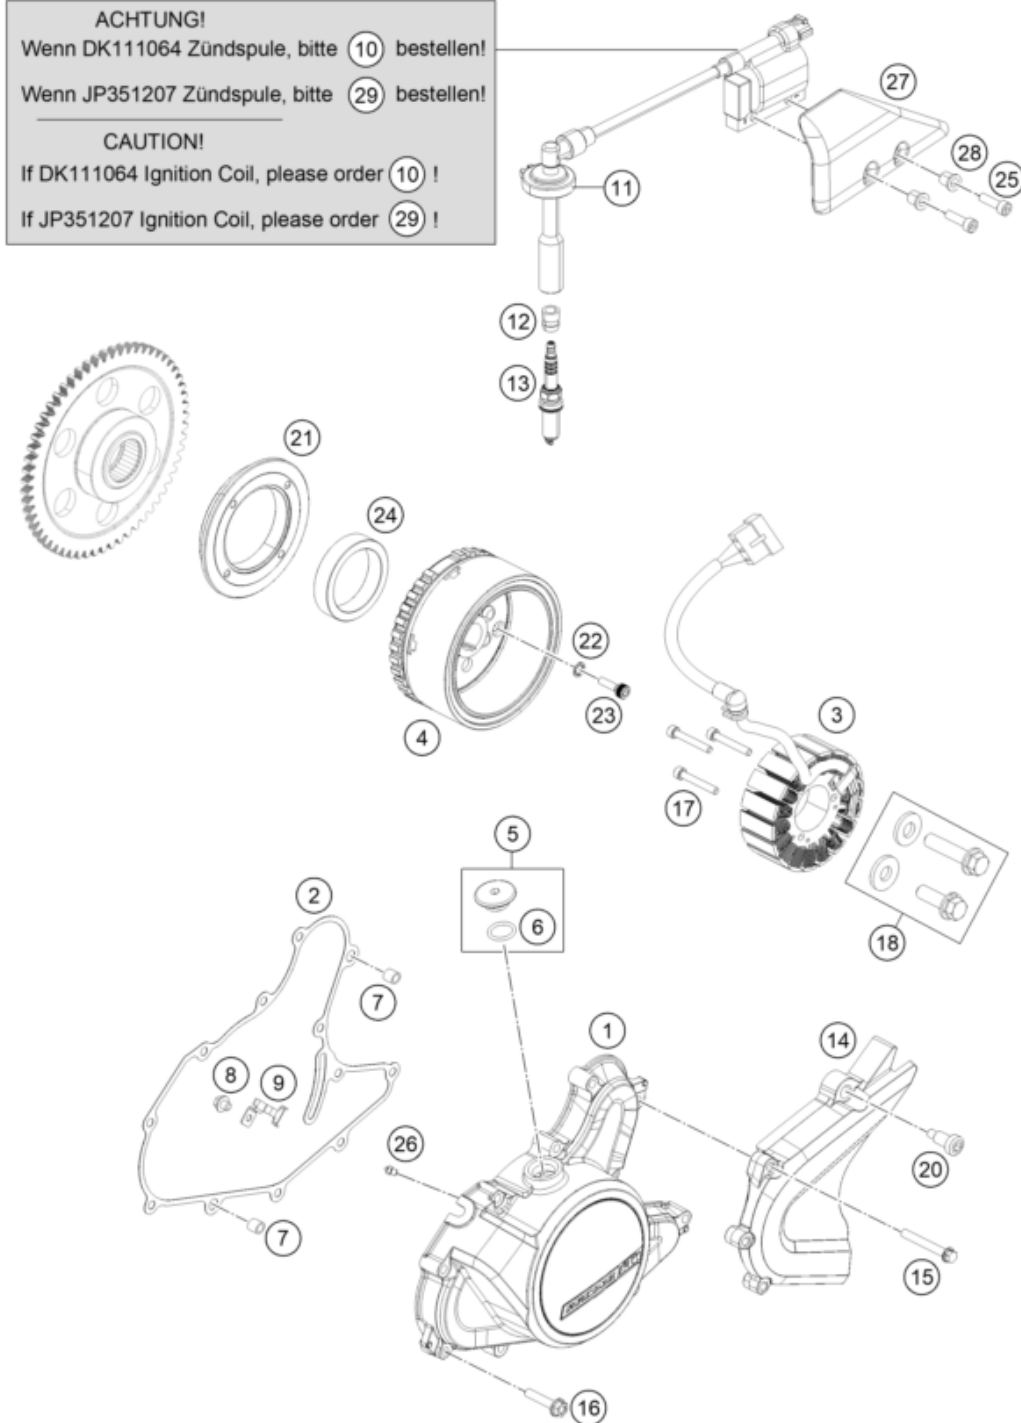

ACHTUNG!
Wenn DK111064 Zündspule, bitte **10** bestellen!
Wenn JP351207 Zündspule, bitte **29** bestellen!

CAUTION!
If DK111064 Ignition Coil, please order **10** !
If JP351207 Ignition Coil, please order **29** !

Pos	Part Number	Description	Additional Text	Quantity
1	93030002010	cover magneto-plug		1.00
2	93530040000	Gasket magneto cover		1.00
3	90139004000	STATOR CPL.		1.00
4	90139005100	ROTOR CPL.		1.00
5	90130002010	PLUG INCL. O-RING		1.00
6	J770015824	O-RING 15,8X2,4		1.00
7	90130024000	PIN DOWEL 8X6,4X14MM	14mm length	2.00
8	J025050081	Hex collar screw M5X8		1.00
9	90139004002	BRACKET F. STATORCABLE		1.00
10	90139090033	coil assembly ignition		1.00
11	90139090001	GASKET SPARK PLUG CONNECT.		1.00

12	90139093001	RUBBER GASKET SPARK PLUG	1.00
13	90239093000	SPARK PLUG M12X1,25	1.00
14	90103096000	CHAIN SPROCKET GUARD	1.00
15	J025060451	HH COLLAR SCREW M6X45	3.00
16	J025060301	HH COLLAR SCREW M6X30	9.00
17	J912050353S	AH SCREW M5X35 SELF LOCKING	3.00
18	90130018044	SCREW DRIVE GEAR KIT	1.00
20	90104060010	special screw M6x24 WS6	1.00
21	90130001000	SUPPORT FREEWHEEL CLUTCH	1.00
22	90130001002	TOOTHED LOCK WASHER	4.00
23	90130001001	SOCKET HEAD SCREW M6X20	4.00
24	90140026000	FREEWHEEL CLUTCH	1.00
25	J912060353	Hexagon screw M6X35	2.00
26	90130164000	OIL NOZZLE	1.00
27	93039010000	cover ingtion coil	1.00
28	93039011000	sleeve cover ignition coil	2.00
29	93039006033	coil assembly ignition	1.00