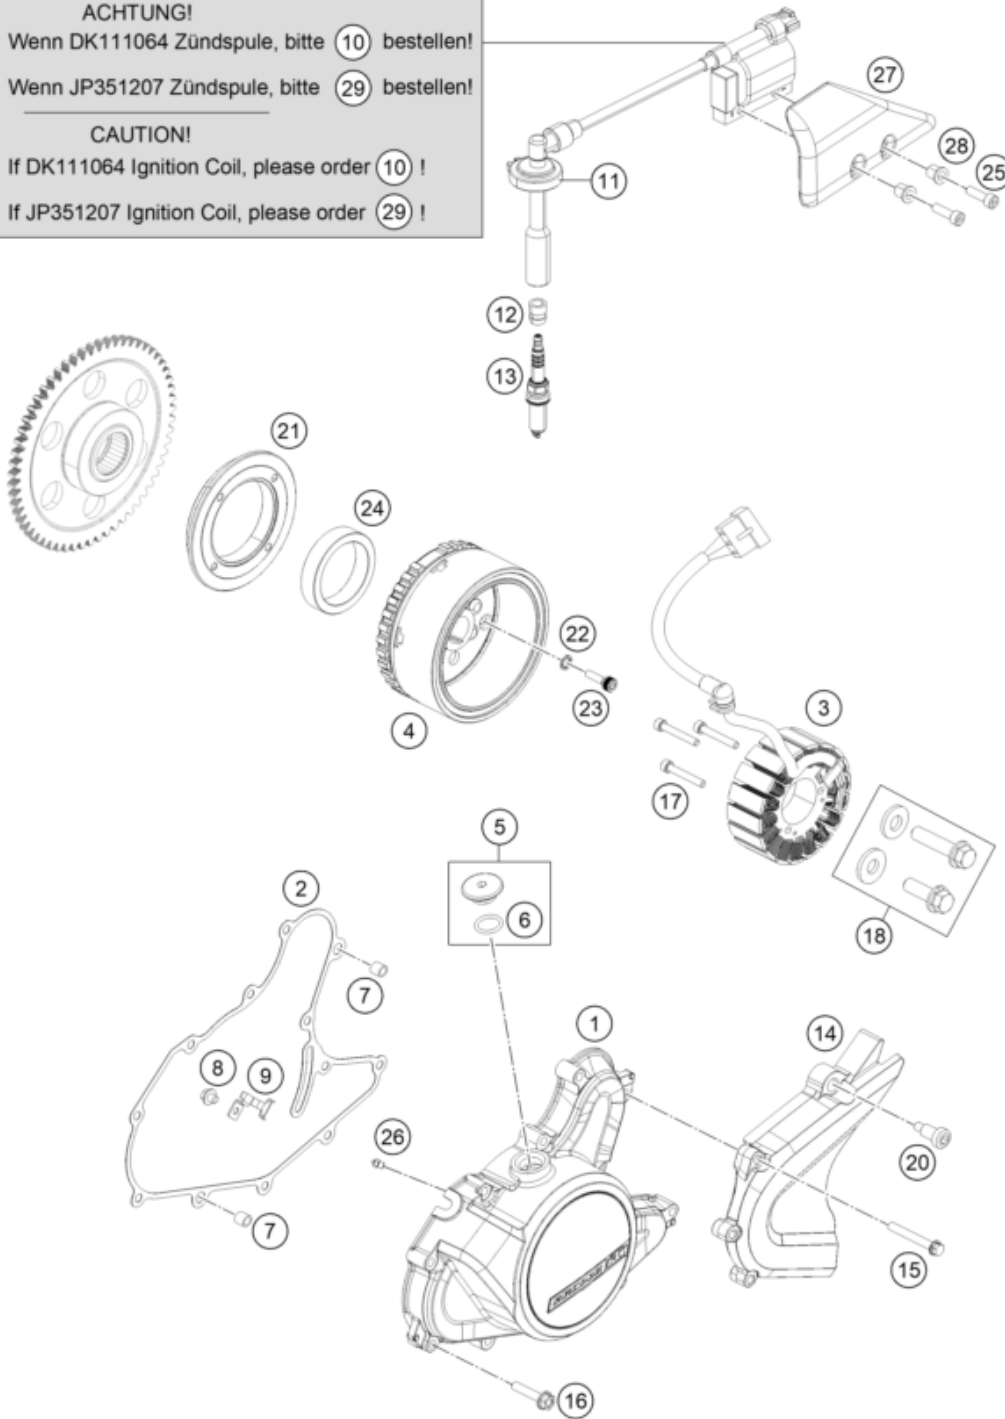

**ACHTUNG!**  
Wenn DK111064 Zündspule, bitte **10** bestellen!  
Wenn JP351207 Zündspule, bitte **29** bestellen!

**CAUTION!**  
If DK111064 Ignition Coil, please order **10** !  
If JP351207 Ignition Coil, please order **29** !

Pos	Part Number	Description	Additional Text	Quantity
1	93030002010	cover magneto-plug		1.00
2	93530040000	Gasket magneto cover		1.00
3	90139004000	STATOR CPL.		1.00
4	90139005100	ROTOR CPL.		1.00
5	90130002010	PLUG INCL. O-RING		1.00
6	J770015824	O-RING 15,8X2,4		1.00
7	90130024000	PIN DOWEL 8X6,4X14MM		2.00
8	J025050081	Hex collar screw M5X8		1.00
9	90139004002	BRACKET F. STATORCABLE		1.00
10	90139090033	coil assembly ignition		1.00
11	90139090001	GASKET SPARK PLUG CONNECT.		1.00

12	90139093001	RUBBER GASKET SPARK PLUG	1.00
13	90239093000	SPARK PLUG M12X1,25	1.00
14	90103096000	CHAIN SPROCKET GUARD	1.00
15	J025060451	HH COLLAR SCREW M6X45	3.00
16	J025060301	HH COLLAR SCREW M6X30	9.00
17	J912050353S	AH SCREW M5X35 SELF LOCKING	3.00
18	90130018044	SCREW DRIVE GEAR KIT	1.00
20	90104060010	special screw M6x24 WS6	1.00
21	90130001000	SUPPORT FREEWHEEL CLUTCH	1.00
22	90130001002	TOOTHED LOCK WASHER	4.00
23	90130001001	SOCKET HEAD SCREW M6X20	4.00
24	90140026000	FREEWHEEL CLUTCH	1.00
25	J912060353	Hexagon screw M6X35	2.00
26	90130164000	OIL NOZZLE	1.00
27	93039010000	cover ingtion coil	1.00
28	93039011000	sleeve cover ignition coil	2.00
29	93039006033	coil assembly ignition	1.00