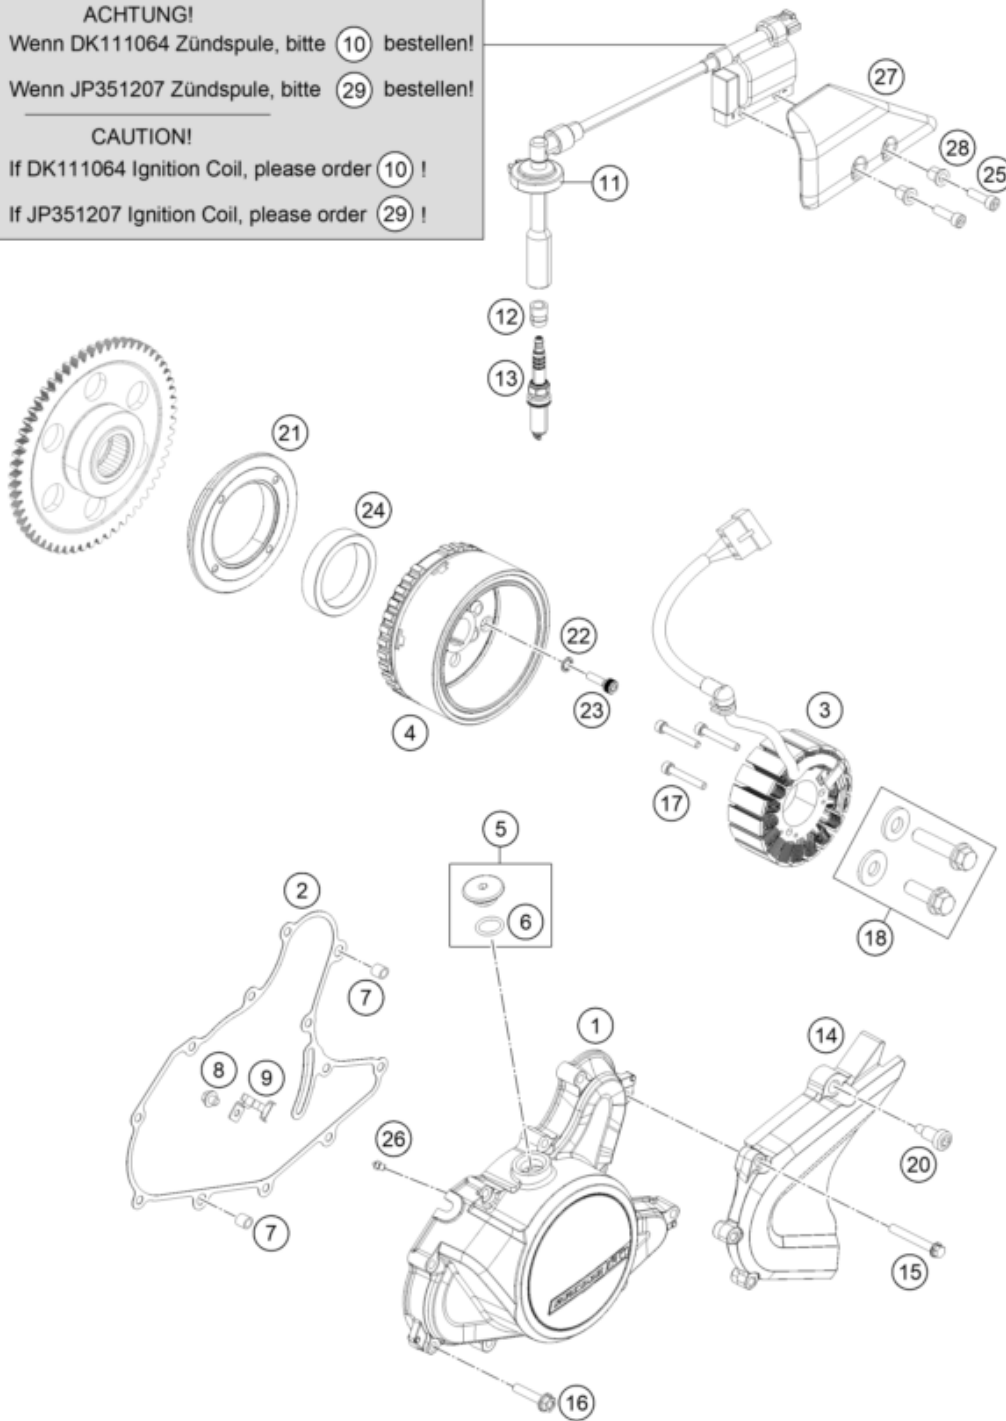

ACHTUNG!
Wenn DK111064 Zündspule, bitte **10** bestellen!
Wenn JP351207 Zündspule, bitte **29** bestellen!

CAUTION!
If DK111064 Ignition Coil, please order **10** !
If JP351207 Ignition Coil, please order **29** !

Pos	Part Number	Description	Additional Text	Quantity
1	93030002010	cover magneto-plug		1.00
2	93530040000	Gasket magneto cover		1.00
3	90139004000	STATOR CPL.		1.00
4	90139005100	ROTOR CPL.		1.00
5	90130002010	PLUG INCL. O-RING		1.00
6	J770015824	O-RING 15,8X2,4		1.00
7	90130024000	PIN DOWEL 8X6,4X14MM		2.00
8	J025050081	Hex collar screw M5X8		1.00
9	90139004002	BRACKET F. STATORCABLE		1.00
10	90139090033	coil assembly ignition		1.00
11	90139090001	GASKET SPARK PLUG CONNECT.		1.00

12	90139093001	RUBBER GASKET SPARK PLUG	1.00
13	90239093000	SPARK PLUG M12X1,25	1.00
14	90103096000	CHAIN SPROCKET GUARD	1.00
15	J025060451	HH COLLAR SCREW M6X45	3.00
16	J025060301	HH COLLAR SCREW M6X30	9.00
17	J912050353S	AH SCREW M5X35 SELF LOCKING	3.00
18	90130018044	SCREW DRIVE GEAR KIT	1.00
20	90104060010	special screw M6x24 WS6	1.00
21	90130001000	SUPPORT FREEWHEEL CLUTCH	1.00
22	90130001002	TOOTHED LOCK WASHER	4.00
23	90130001001	SOCKET HEAD SCREW M6X20	4.00
24	90140026000	FREEWHEEL CLUTCH	1.00
25	J912060353	Hexagon screw M6X35	2.00
26	90130164000	OIL NOZZLE	1.00
27	93039010000	cover ingtion coil	1.00
28	93039011000	sleeve cover ignition coil	2.00
29	93039006033	coil assembly ignition	1.00