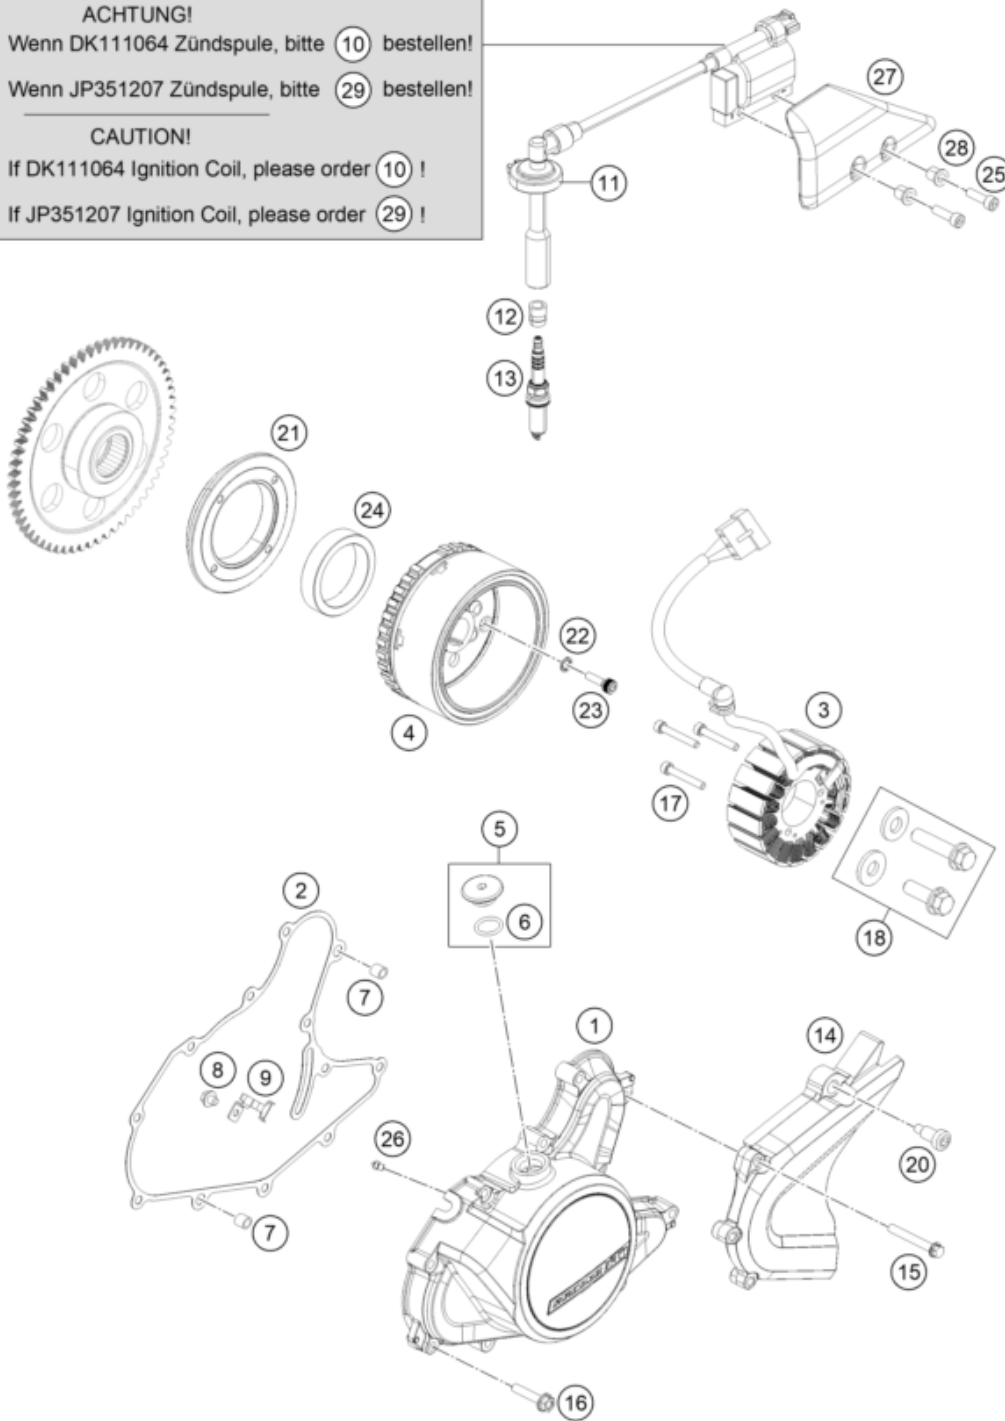

ACHTUNG!
Wenn DK111064 Zündspule, bitte **10** bestellen!
Wenn JP351207 Zündspule, bitte **29** bestellen!

CAUTION!
If DK111064 Ignition Coil, please order **10** !
If JP351207 Ignition Coil, please order **29** !

Pos	Part Number	Description	Additional Text	Quantity
1	93030002010	cover magneto-plug		1.00
2	93530040000	Gasket magneto cover		1.00
3	90139004000	STATOR CPL.		1.00
4	90139005100	ROTOR CPL.		1.00
5	90130002010	PLUG INCL. O-RING		1.00
6	J770015824	O-RING 15,8X2,4		1.00
7	90130024000	PIN DOWEL 8X6,4X14MM	14mm length	2.00
8	J025050081	Hex collar screw M5X8		1.00
9	90139004002	BRACKET F. STATORCABLE		1.00
10	90139090033	coil assembly ignition		1.00
11	90139090001	GASKET SPARK PLUG CONNECT.		1.00

12	90139093001	RUBBER GASKET SPARK PLUG	1.00
13	90239093000	SPARK PLUG M12X1,25	1.00
14	90103096000	CHAIN SPROCKET GUARD	1.00
15	J025060451	HH COLLAR SCREW M6X45	3.00
16	J025060301	HH COLLAR SCREW M6X30	9.00
17	J912050353S	AH SCREW M5X35 SELF LOCKING	3.00
18	90130018044	SCREW DRIVE GEAR KIT	1.00
20	90104060010	special screw M6x24 WS6	1.00
21	90130001000	SUPPORT FREEWHEEL CLUTCH	1.00
22	90130001002	TOOTHED LOCK WASHER	4.00
23	90130001001	SOCKET HEAD SCREW M6X20	4.00
24	90140026000	FREEWHEEL CLUTCH	1.00
25	J912060353	Hexagon screw M6X35	2.00
26	90130164000	OIL NOZZLE	1.00
27	93039010000	cover ingtion coil	1.00
28	93039011000	sleeve cover ignition coil	2.00
29	93039006033	coil assembly ignition	1.00