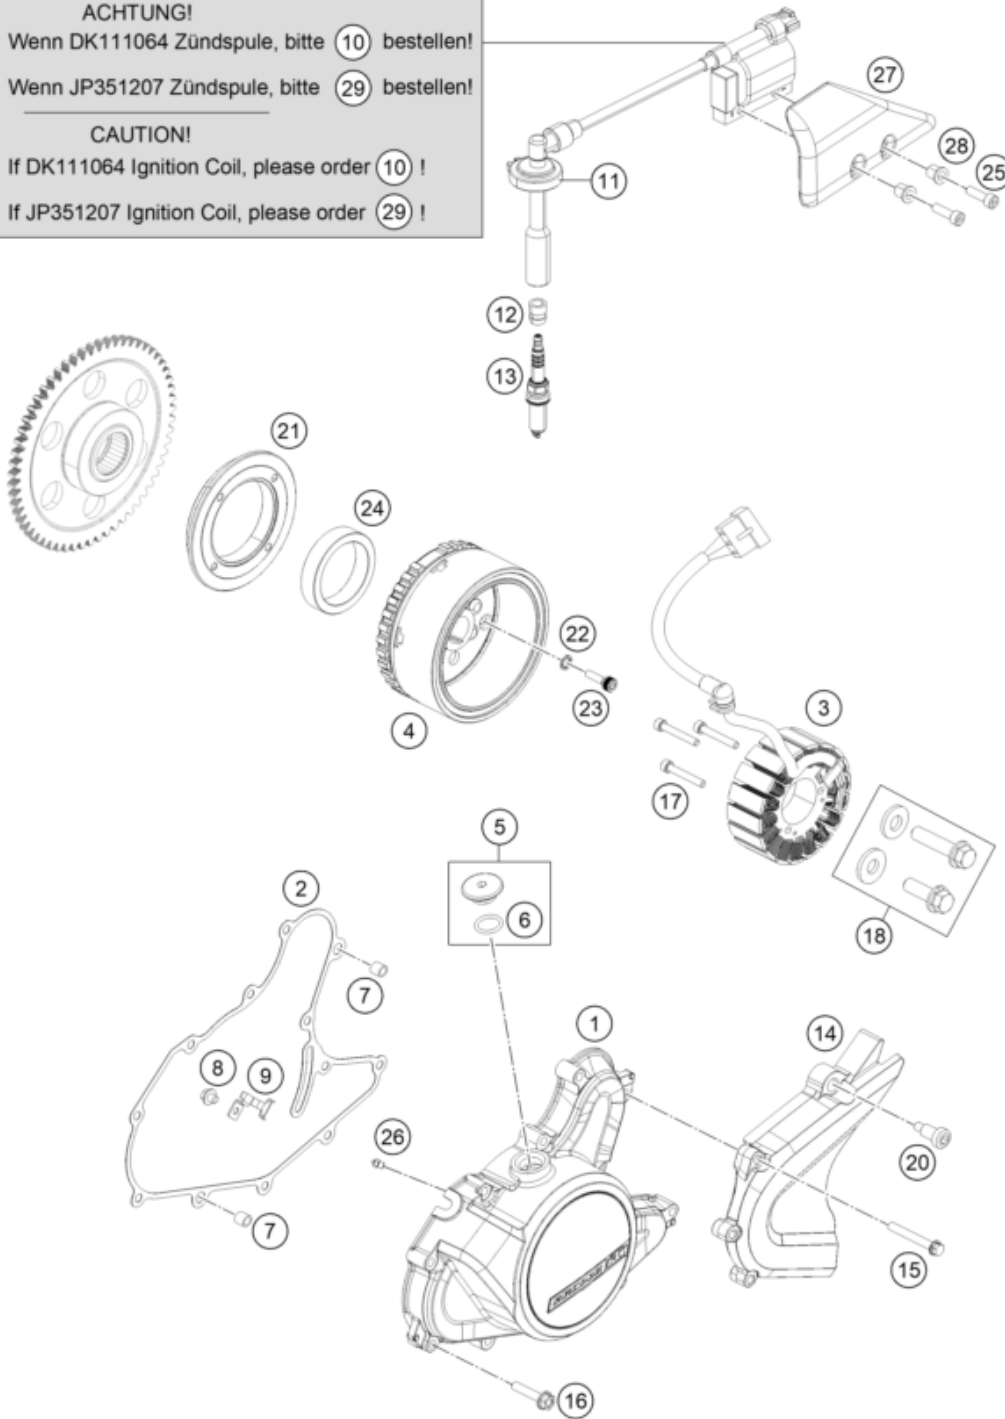

ACHTUNG!
Wenn DK111064 Zündspule, bitte **10** bestellen!
Wenn JP351207 Zündspule, bitte **29** bestellen!

CAUTION!
If DK111064 Ignition Coil, please order **10** !
If JP351207 Ignition Coil, please order **29** !

Pos	Part Number	Description	Additional Text	Quantity
1	93030002010	cover magneto-plug		1.00
2	93530040000	Gasket magneto cover		1.00
3	90139004000	STATOR CPL.		1.00
4	90139005100	ROTOR CPL.		1.00
5	90130002010	PLUG INCL. O-RING		1.00
6	J770015824	O-RING 15,8X2,4		1.00
7	90130024000	PIN DOWEL 8X6,4X14MM		2.00
8	J025050081	Hex collar screw M5X8		1.00
9	90139004002	BRACKET F. STATORCABLE		1.00
10	90139090033	coil assembly ignition		1.00
11	90139090001	GASKET SPARK PLUG CONNECT.		1.00

12	90139093001	RUBBER GASKET SPARK PLUG	1.00
13	90239093000	SPARK PLUG M12X1,25	1.00
14	90103096000	CHAIN SPROCKET GUARD	1.00
15	J025060451	HH COLLAR SCREW M6X45	3.00
16	J025060301	HH COLLAR SCREW M6X30	9.00
17	J912050353S	AH SCREW M5X35 SELF LOCKING	3.00
18	90130018044	SCREW DRIVE GEAR KIT	1.00
20	90104060010	special screw M6x24 WS6	1.00
21	90130001000	SUPPORT FREEWHEEL CLUTCH	1.00
22	90130001002	TOOTHED LOCK WASHER	4.00
23	90130001001	SOCKET HEAD SCREW M6X20	4.00
24	90140026000	FREEWHEEL CLUTCH	1.00
25	J912060353	Hexagon screw M6X35	2.00
26	90130164000	OIL NOZZLE	1.00
27	93039010000	cover ingtion coil	1.00
28	93039011000	sleeve cover ignition coil	2.00
29	93039006033	coil assembly ignition	1.00