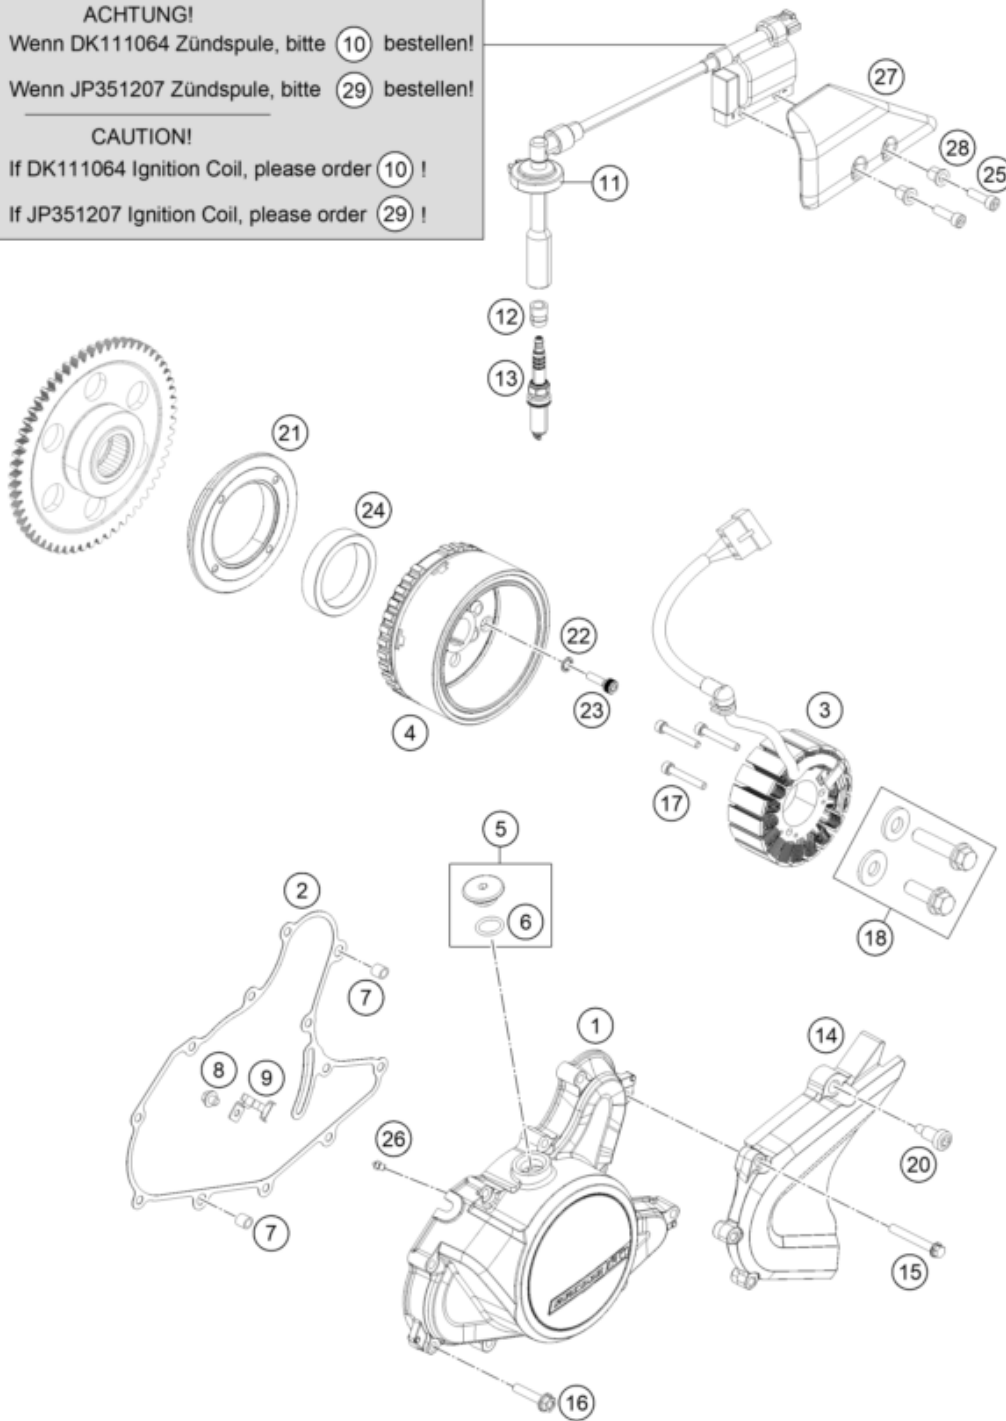

**ACHTUNG!**  
Wenn DK111064 Zündspule, bitte **10** bestellen!  
Wenn JP351207 Zündspule, bitte **29** bestellen!

**CAUTION!**  
If DK111064 Ignition Coil, please order **10** !  
If JP351207 Ignition Coil, please order **29** !

Pos	Part Number	Description	Additional Text	Quantity
1	93030002010	cover magneto-plug		1.00
2	93530040000	Gasket magneto cover		1.00
3	90139004000	STATOR CPL.		1.00
4	90139005100	ROTOR CPL.		1.00
5	90130002010	PLUG INCL. O-RING		1.00
6	J770015824	O-RING 15,8X2,4		1.00
7	90130024000	PIN DOWEL 8X6,4X14MM		2.00
8	J025050081	Hex collar screw M5X8		1.00
9	90139004002	BRACKET F. STATORCABLE		1.00
10	90139090033	coil assembly ignition		1.00
11	90139090001	GASKET SPARK PLUG CONNECT.		1.00

12	90139093001	RUBBER GASKET SPARK PLUG	1.00
13	90239093000	SPARK PLUG M12X1,25	1.00
14	90103096000	CHAIN SPROCKET GUARD	1.00
15	J025060451	HH COLLAR SCREW M6X45	3.00
16	J025060301	HH COLLAR SCREW M6X30	9.00
17	J912050353S	AH SCREW M5X35 SELF LOCKING	3.00
18	90130018044	SCREW DRIVE GEAR KIT	1.00
20	90104060010	special screw M6x24 WS6	1.00
21	90130001000	SUPPORT FREEWHEEL CLUTCH	1.00
22	90130001002	TOOTHED LOCK WASHER	4.00
23	90130001001	SOCKET HEAD SCREW M6X20	4.00
24	90140026000	FREEWHEEL CLUTCH	1.00
25	J912060353	Hexagon screw M6X35	2.00
26	90130164000	OIL NOZZLE	1.00
27	93039010000	cover ingtion coil	1.00
28	93039011000	sleeve cover ignition coil	2.00
29	93039006033	coil assembly ignition	1.00