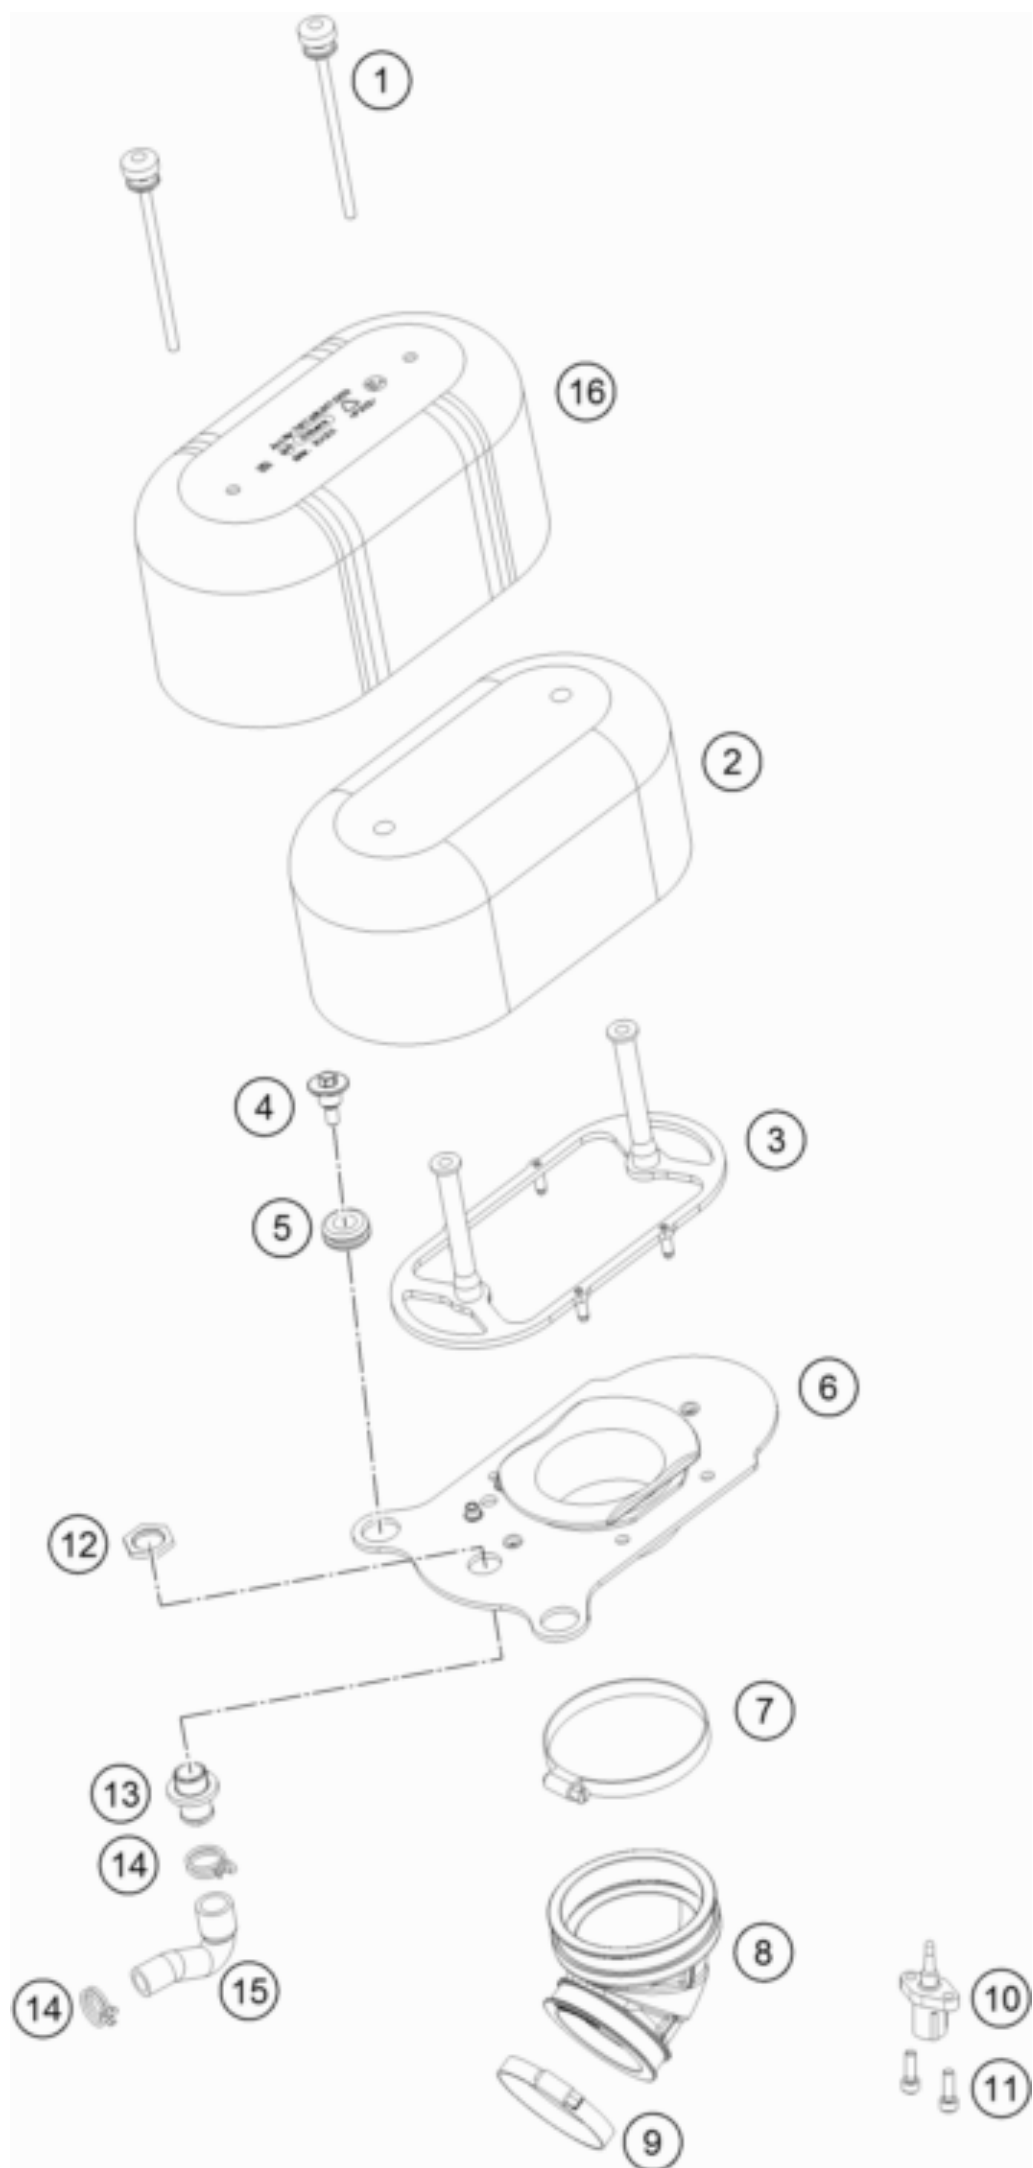

450 RALLY Factory Replica 2018 <2018><EU><F9399R8>
AIR FILTER
49918

Pos	Part Number	Description	Additional Text	Quantity
1	76706006000	Special screw, air box cover		2.00
2	76706015000	air filter twin air		1.00
3	76706014000	Air filter nozzle		1.00
4	60035001000	SPECIAL SCREW M6X21 WS=8		2.00
5	41001052000	RUBBER SLEEVE D=12MM		2.00
6	76706016000	Filter carrier cpl.		1.00
7	55006028000	HOSE CLAMP 60-80MM		1.00
8	76706026000	Manifold		1.00
9	78006027000	HOSE CLAMP 45-65MM		1.00
10	61041080000	AMBIENT-AIR TEMPERATURE SENSOR		1.00
11	0912050163	AH collar screw DIN 912 M5x16		2.00
12	60512063050	NUT F.TANK BRAKET REAR		1.00
13	76206050000	ALU FLANGE		1.00
14	58431082300	CLAMP YDNAC 10173 (18MM)		2.00
15	76730087000	Engine vent hose		1.00
16	76706017000	Air filter cover		1.00