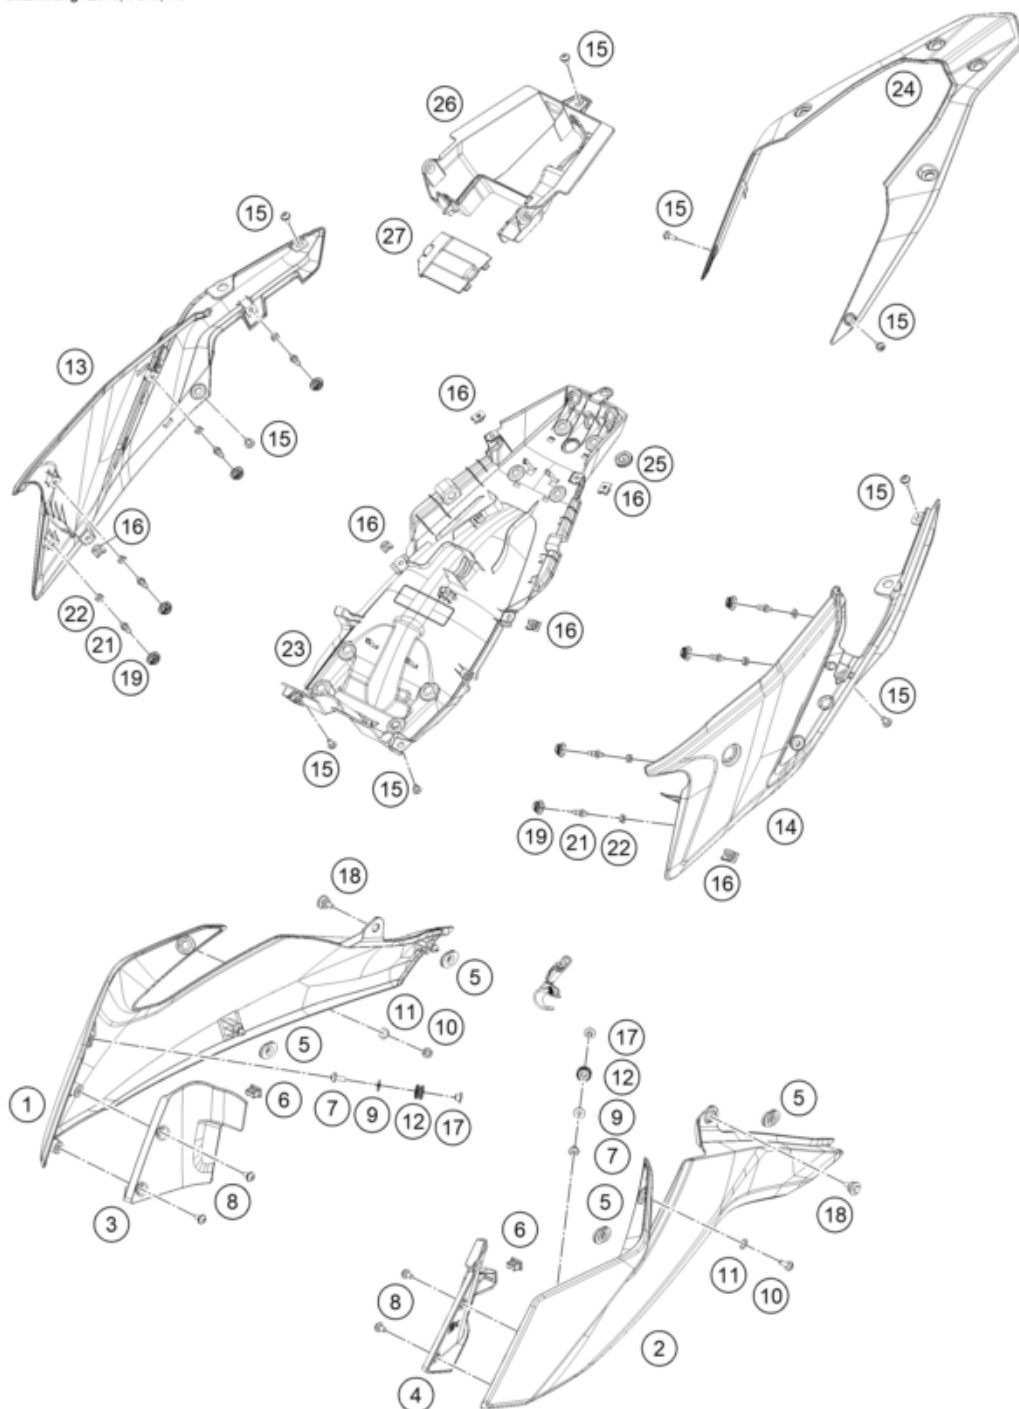

Skalierung: 25%, 75%, 75

Pos	Part Number	Description	Additional Text	Quantity
1	95808051000ABA	Tank spoiler right		2.00
2	95808050000ABA	Tank spoiler left		1.00
3	95808025000	Inner cover, top right		1.00
4	95808026000	Inside cover left		1.00
5	90108060003	GROMMET		4.00
6	90108060002	DAMP. RUBBER II RADIATOR PROT		2.00
7	90808043000	SPECIAL SCREW M6X1X16		2.00
8	93008040000	Screw M6X1X13		4.00
9	J125060005	washer plain id-6.2xod16xthk1x		2.00
10	J031060166	screw butn hd-m6x1xl 16xblkxst		2.00
11	93009059000	Washer nylon		2.00

12	95807013060	Tank bushing		2.00
13	95808042000	COWL SEAT LOWER RH		1.00
14	95808041000	rear cover		1.00
15	93008020060	Screw M6X1X9		9.00
16	93008084010	Range change metal nut M6		2.00
17	95807013070	Tank bushing		2.00
18	J025060196	bolt flange-m6x1x19xbrightxst		2.00
19	93011068010	Rubber grommet ignition lock c		6.00
21	95808041010	Pin quick release		8.00
22	95808041020	Special nut		8.00
23	95808019000	rear lower part		1.00
24	95808013000ABA	ADV.390 SEATCOWL UPPER CERA WH		1.00
25	95808019010	Rubber grommet, wire support s		1.00
26	95808023000	Rear part inner cover		1.00
27	95808023010	Starter relay cover		1.00