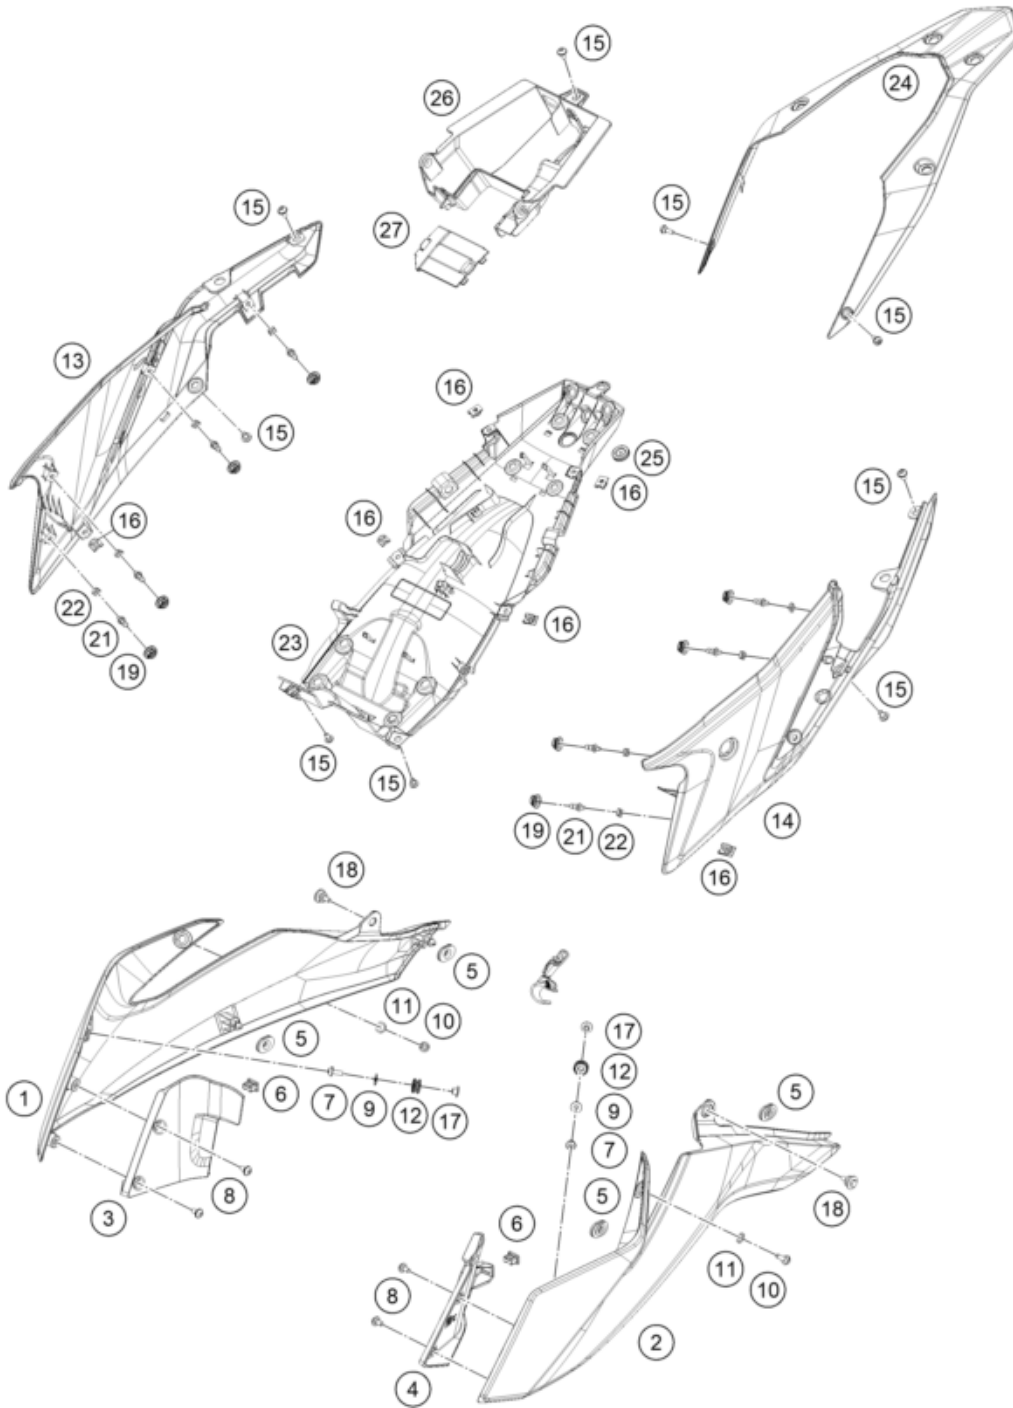

Skalierung: 25%, 75%, 75

Pos	Part Number	Description	Additional Text	Quantity
1	95808051000ABA	Tank spoiler right		2.00
2	95808050000ABA	Tank spoiler left		1.00
3	95808025000	Inner cover, top right		1.00
4	95808026000	Inside cover left		1.00
5	90108060003	GROMMET		4.00
6	90108060002	DAMP. RUBBER II RADIATOR PROT		2.00
7	90808043000	SPECIAL SCREW M6X1X16		2.00
8	93008040000	Screw M6X1X13		4.00
9	J125060005	washer plain id-6.2xod16xthk1x		2.00
10	J031060166	screw butn hd-m6x1xl 16xblkxst		2.00
11	93009059000	Washer nylon		2.00

12	95807013060	Tank bushing		2.00
13	95808042000	COWL SEAT LOWER RH		1.00
14	95808041000	rear cover		1.00
15	93008020060	Screw M6X1X9		9.00
16	93008084010	Range change metal nut M6		2.00
17	95807013070	Tank bushing		2.00
18	J025060196	bolt flange-m6x1x19xbrightxst		2.00
19	93011068010	Rubber grommet ignition lock c		6.00
21	95808041010	Pin quick release		8.00
22	95808041020	Special nut		8.00
23	95808019000	rear lower part		1.00
24	95808013000ABA	ADV.390 SEATCOWL UPPER CERA WH		1.00
25	95808019010	Rubber grommet, wire support s		1.00
26	95808023000	Rear part inner cover		1.00
27	95808023010	Starter relay cover		1.00