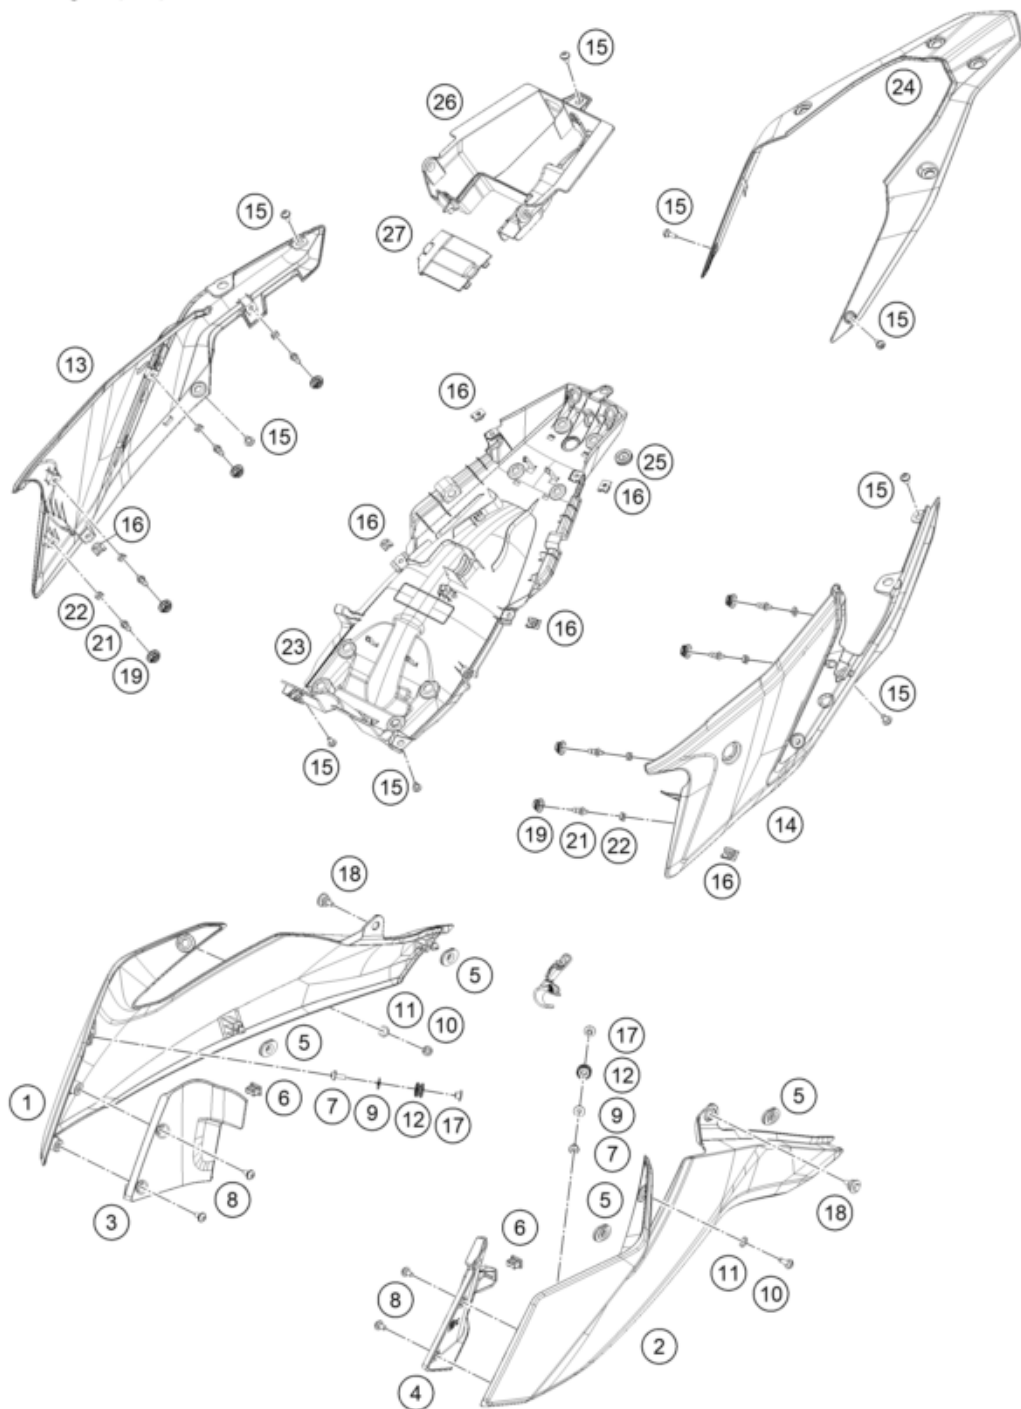

Skalierung: 25%, 75%, 75

Pos	Part Number	Description	Additional Text	Quantity
1	95808051000ABA	Tank spoiler right		2.00
2	95808050000ABA	Tank spoiler left		1.00
3	95808025000	Inner cover, top right		1.00
4	95808026000	Inside cover left		1.00
5	90108060003	GROMMET		4.00
6	90108060002	DAMP. RUBBER II RADIATOR PROT		2.00
7	90808043000	SPECIAL SCREW M6X1X16		2.00
8	93008040000	Screw M6X1X13		4.00
9	J125060005	washer plain id-6.2xod16xthk1x		2.00
10	J031060166	screw butn hd-m6x1xl 16xblkxst		2.00
11	93009059000	Washer nylon		2.00

12	95807013060	Tank bushing		2.00
13	95808042000	COWL SEAT LOWER RH		1.00
14	95808041000	rear cover		1.00
15	93008020060	Screw M6X1X9		9.00
16	93008084010	Range change metal nut M6		2.00
17	95807013070	Tank bushing		2.00
18	J025060196	bolt flange-m6x1x19xbrightxst		2.00
19	93011068010	Rubber grommet ignition lock c		6.00
21	95808041010	Pin quick release		8.00
22	95808041020	Special nut		8.00
23	95808019000	rear lower part		1.00
24	95808013000ABA	ADV.390 SEATCOWL UPPER CERA WH		1.00
25	95808019010	Rubber grommet, wire support s		1.00
26	95808023000	Rear part inner cover		1.00
27	95808023010	Starter relay cover		1.00