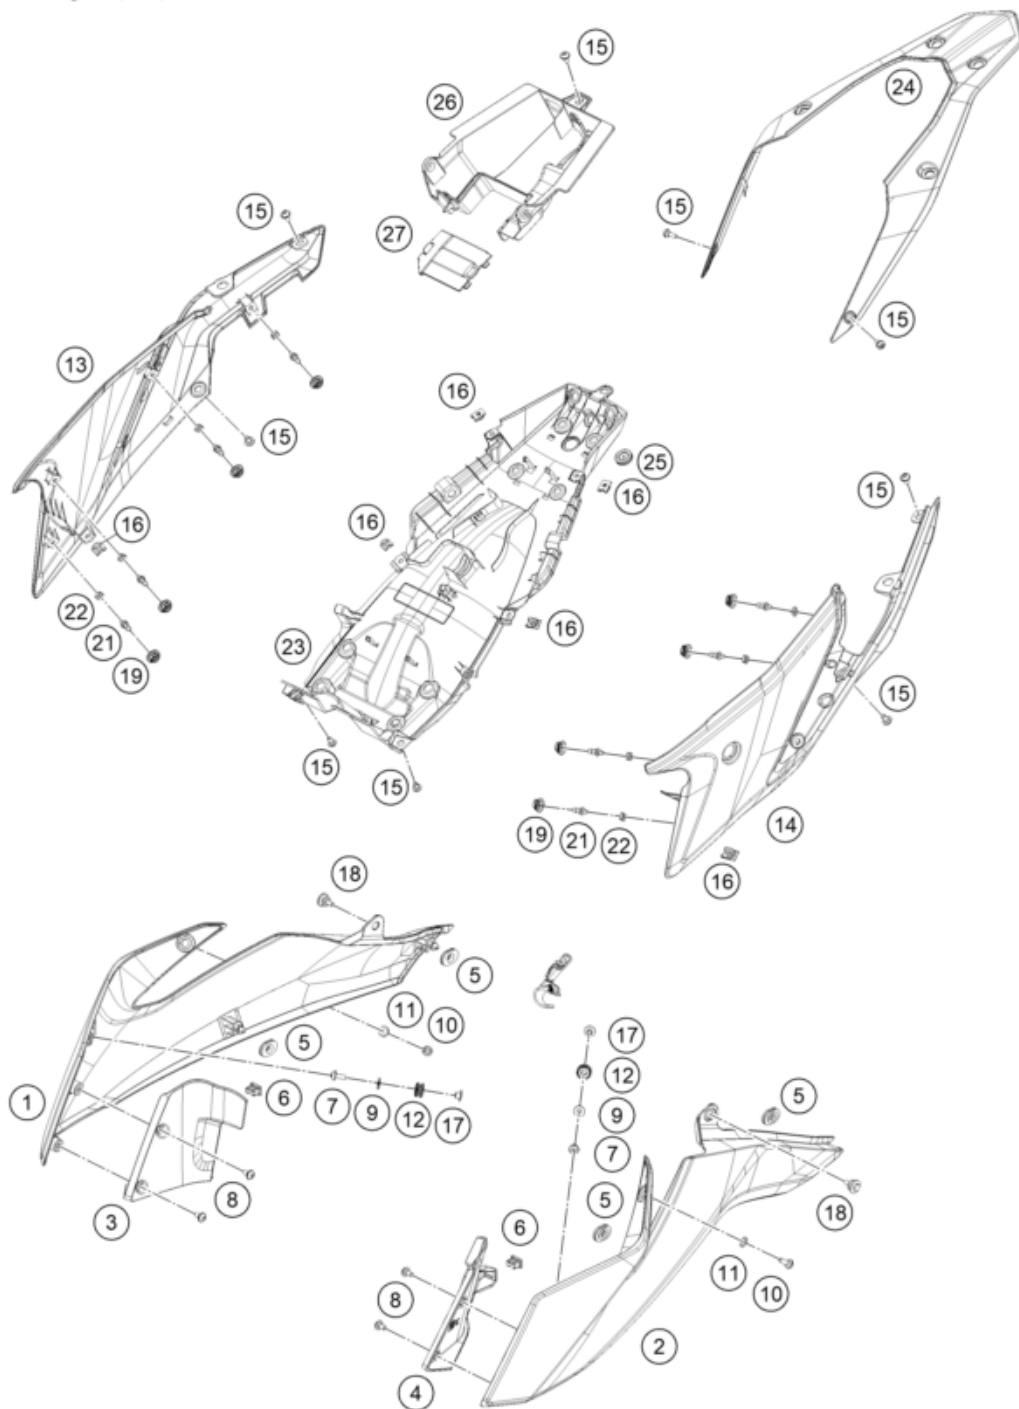

Skalierung: 25%, 75%, 75

Pos	Part Number	Description	Additional Text	Quantity
1	95808051000ABA	Tank spoiler right		2.00
2	95808050000ABA	Tank spoiler left		1.00
3	95808025000	Inner cover, top right		1.00
4	95808026000	Inside cover left		1.00
5	90108060003	GROMMET		4.00
6	90108060002	DAMP. RUBBER II RADIATOR PROT		2.00
7	90808043000	SPECIAL SCREW M6X1X16		2.00
8	93008040000	Screw M6X1X13		4.00
9	J125060005	washer plain id-6.2xod16xthk1x		2.00
10	J031060166	screw butn hd-m6x1xl 16xblkxst		2.00
11	93009059000	Washer nylon		2.00

12	95807013060	Tank bushing		2.00
13	95808042000	COWL SEAT LOWER RH		1.00
14	95808041000	rear cover		1.00
15	93008020060	Screw M6X1X9		9.00
16	93008084010	Range change metal nut M6		2.00
17	95807013070	Tank bushing		2.00
18	J025060196	bolt flange-m6x1x19xbrightxst		2.00
19	93011068010	Rubber grommet ignition lock c		6.00
21	95808041010	Pin quick release		8.00
22	95808041020	Special nut		8.00
23	95808019000	rear lower part		1.00
24	95808013000ABA	ADV.390 SEATCOWL UPPER CERA WH		1.00
25	95808019010	Rubber grommet, wire support s		1.00
26	95808023000	Rear part inner cover		1.00
27	95808023010	Starter relay cover		1.00