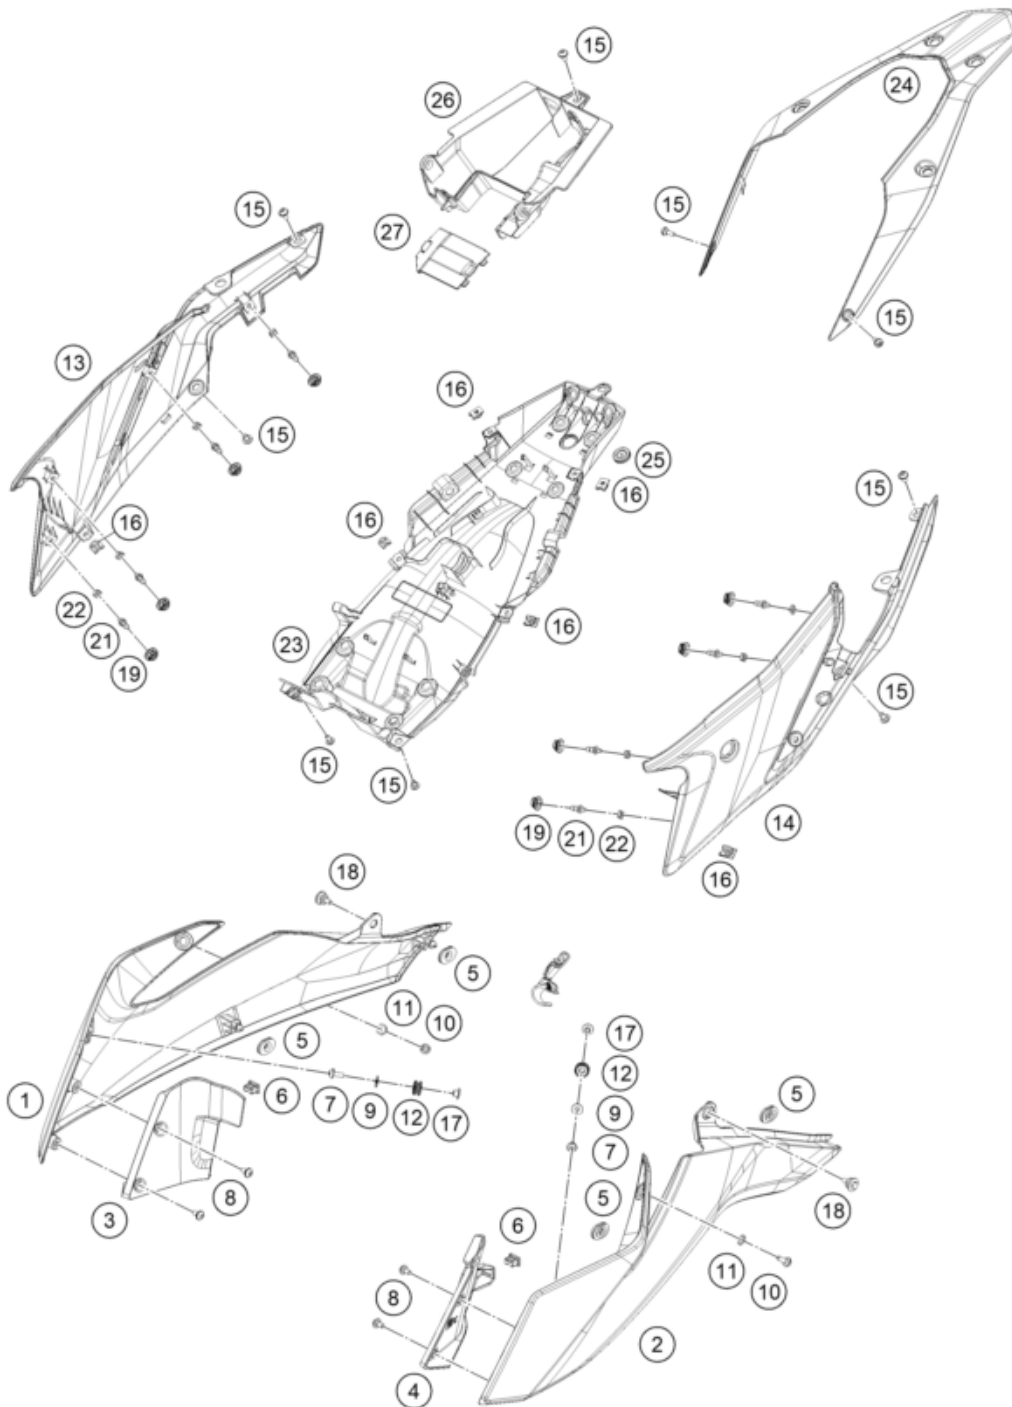

Skalierung: 25%, 75%, 75

Pos	Part Number	Description	Additional Text	Quantity
1	95808051000ABA	Tank spoiler right		2.00
2	95808050000ABA	Tank spoiler left		1.00
3	95808025000	Inner cover, top right		1.00
4	95808026000	Inside cover left		1.00
5	90108060003	GROMMET		4.00
6	90108060002	DAMP. RUBBER II RADIATOR PROT		2.00
7	90808043000	SPECIAL SCREW M6X1X16		2.00
8	93008040000	Screw M6X1X13		4.00
9	J125060005	washer plain id-6.2xod16xthk1x		2.00
10	J031060166	screw butn hd-m6x1xl 16xblkxst		2.00
11	93009059000	Washer nylon		2.00

12	95807013060	Tank bushing		2.00
13	95808042000	COWL SEAT LOWER RH		1.00
14	95808041000	rear cover		1.00
15	93008020060	Screw M6X1X9		9.00
16	93008084010	Range change metal nut M6		2.00
17	95807013070	Tank bushing		2.00
18	J025060196	bolt flange-m6x1x19xbrightxst		2.00
19	93011068010	Rubber grommet ignition lock c		6.00
21	95808041010	Pin quick release		8.00
22	95808041020	Special nut		8.00
23	95808019000	rear lower part		1.00
24	95808013000ABA	ADV.390 SEATCOWL UPPER CERA WH		1.00
25	95808019010	Rubber grommet, wire support s		1.00
26	95808023000	Rear part inner cover		1.00
27	95808023010	Starter relay cover		1.00