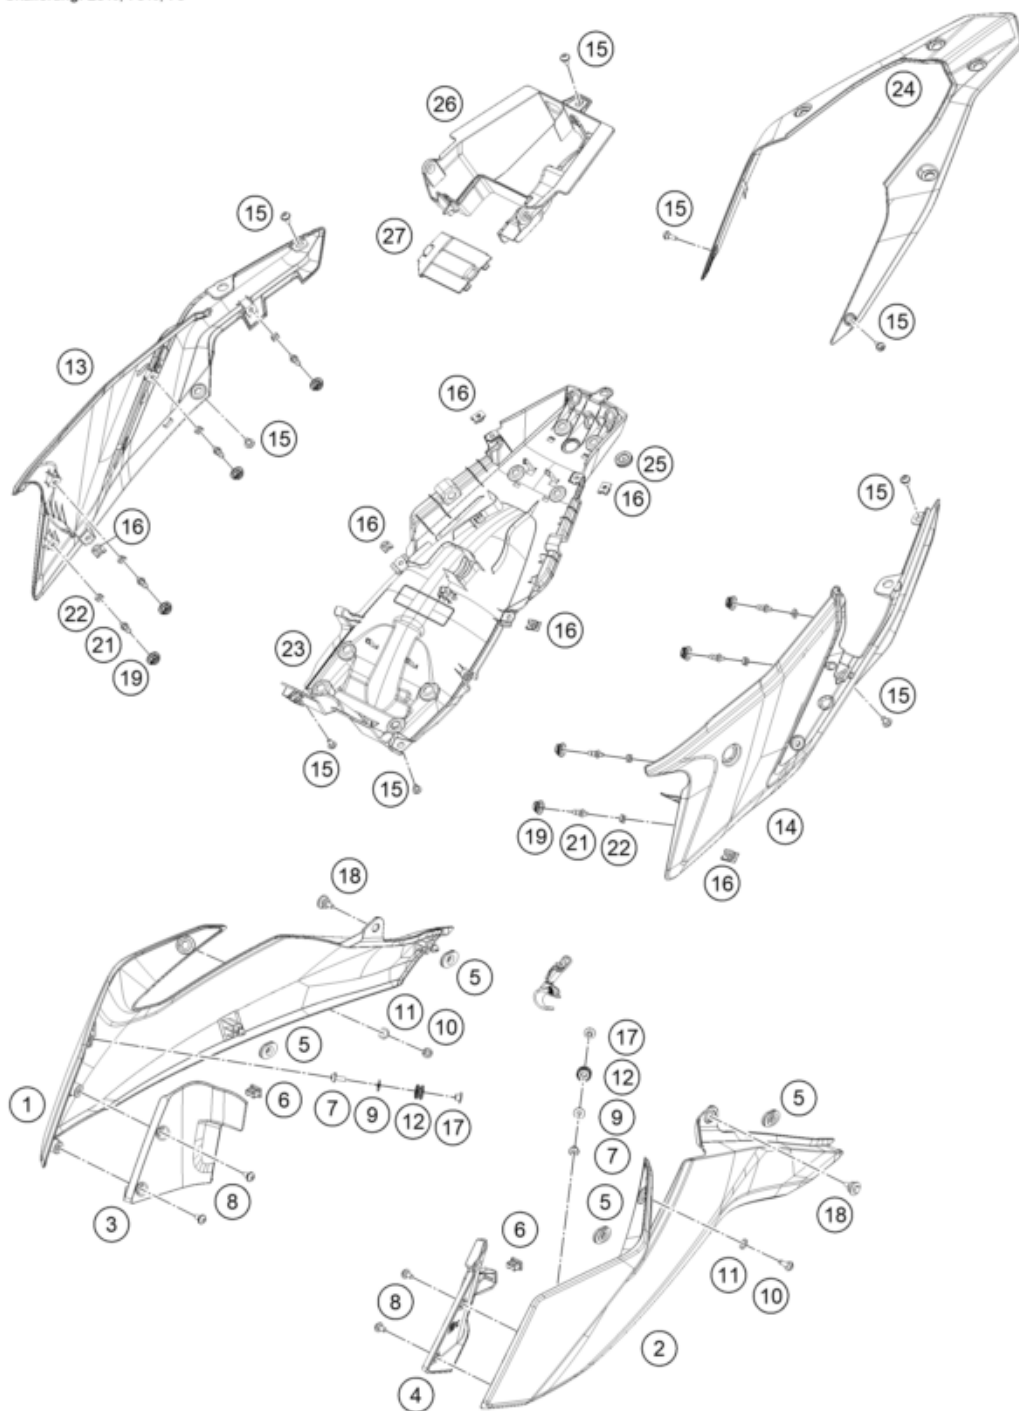

Skalierung: 25%, 75%, 75

Pos	Part Number	Description	Additional Text	Quantity
1	95808051000ABA	Tank spoiler right		2.00
2	95808050000ABA	Tank spoiler left		1.00
3	95808025000	Inner cover, top right		1.00
4	95808026000	Inside cover left		1.00
5	90108060003	GROMMET		4.00
6	90108060002	DAMP. RUBBER II RADIATOR PROT		2.00
7	90808043000	SPECIAL SCREW M6X1X16		2.00
8	93008040000	Screw M6X1X13		4.00
9	J125060005	washer plain id-6.2xod16xthk1x		2.00
10	J031060166	screw butn hd-m6x1xl 16xblkxst		2.00
11	93009059000	Washer nylon		2.00

12	95807013060	Tank bushing		2.00
13	95808042000	COWL SEAT LOWER RH		1.00
14	95808041000	rear cover		1.00
15	93008020060	Screw M6X1X9		9.00
16	93008084010	Range change metal nut M6		2.00
17	95807013070	Tank bushing		2.00
18	J025060196	bolt flange-m6x1x19xbrightxst		2.00
19	93011068010	Rubber grommet ignition lock c		6.00
21	95808041010	Pin quick release		8.00
22	95808041020	Special nut		8.00
23	95808019000	rear lower part		1.00
24	95808013000ABA	ADV.390 SEATCOWL UPPER CERA WH		1.00
25	95808019010	Rubber grommet, wire support s		1.00
26	95808023000	Rear part inner cover		1.00
27	95808023010	Starter relay cover		1.00