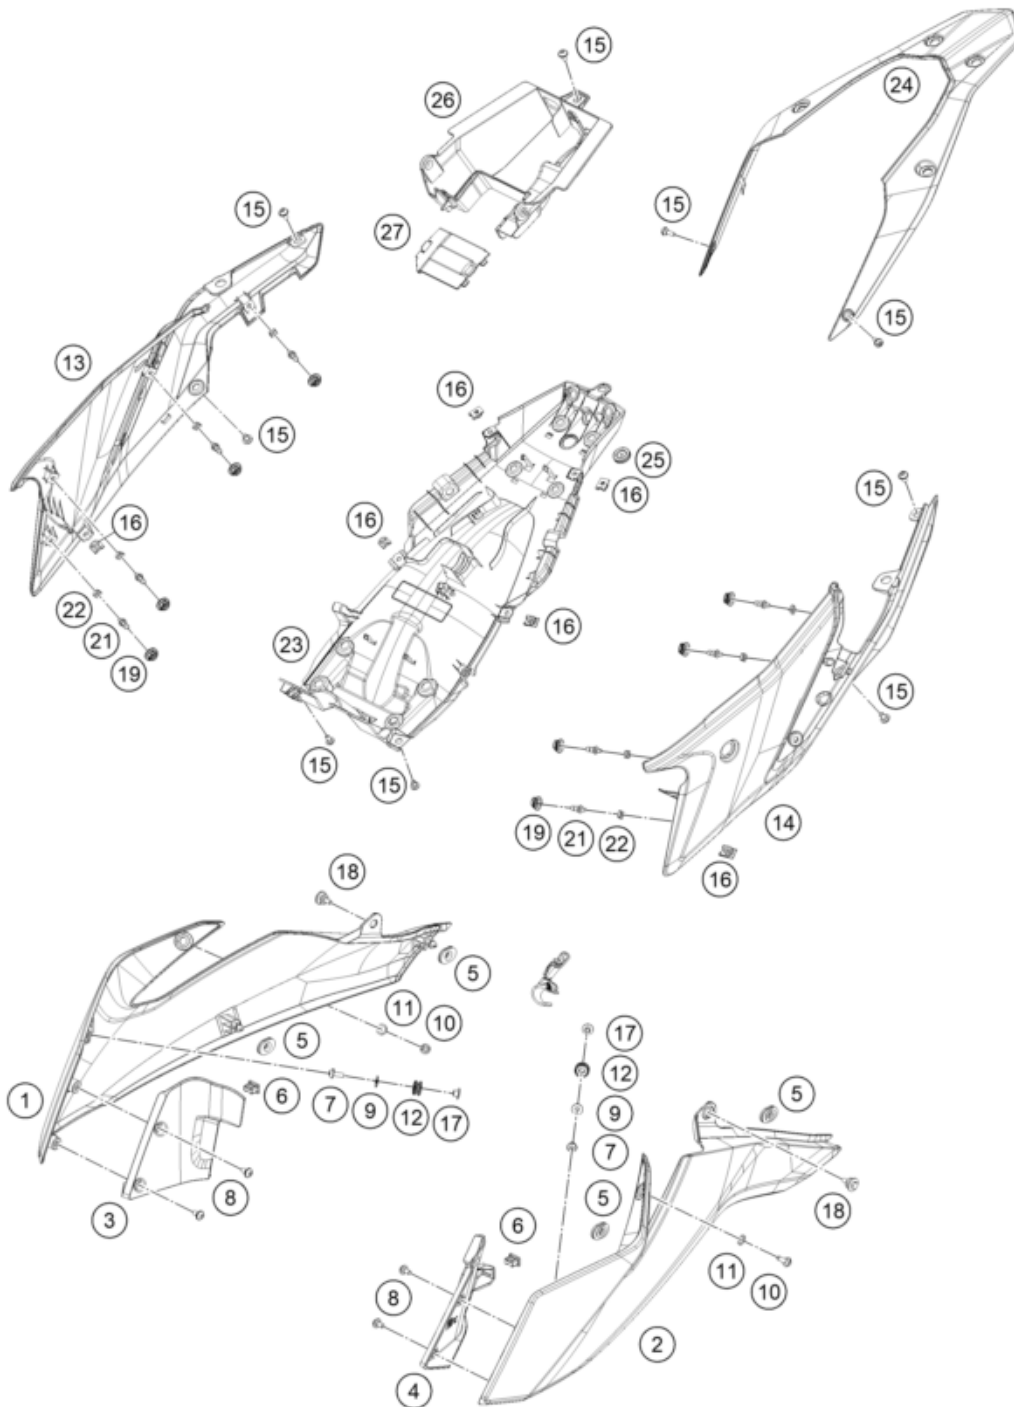

Skalierung: 25%, 75%, 75

Pos	Part Number	Description	Additional Text	Quantity
1	95808051000ABA	Tank spoiler right		2.00
2	95808050000ABA	Tank spoiler left		1.00
3	95808025000	Inner cover, top right		1.00
4	95808026000	Inside cover left		1.00
5	90108060003	GROMMET		4.00
6	90108060002	DAMP. RUBBER II RADIATOR PROT		2.00
7	90808043000	SPECIAL SCREW M6X1X16		2.00
8	93008040000	Screw M6X1X13		4.00
9	J125060005	washer plain id-6.2xod16xthk1x		2.00
10	J031060166	screw butn hd-m6x1xl 16xblkxst		2.00
11	93009059000	Washer nylon		2.00

12	95807013060	Tank bushing		2.00
13	95808042000	COWL SEAT LOWER RH		1.00
14	95808041000	rear cover		1.00
15	93008020060	Screw M6X1X9		9.00
16	93008084010	Range change metal nut M6		2.00
17	95807013070	Tank bushing		2.00
18	J025060196	bolt flange-m6x1x19xbrightxst		2.00
19	93011068010	Rubber grommet ignition lock c		6.00
21	95808041010	Pin quick release		8.00
22	95808041020	Special nut		8.00
23	95808019000	rear lower part		1.00
24	95808013000ABA	ADV.390 SEATCOWL UPPER CERA WH		1.00
25	95808019010	Rubber grommet, wire support s		1.00
26	95808023000	Rear part inner cover		1.00
27	95808023010	Starter relay cover		1.00