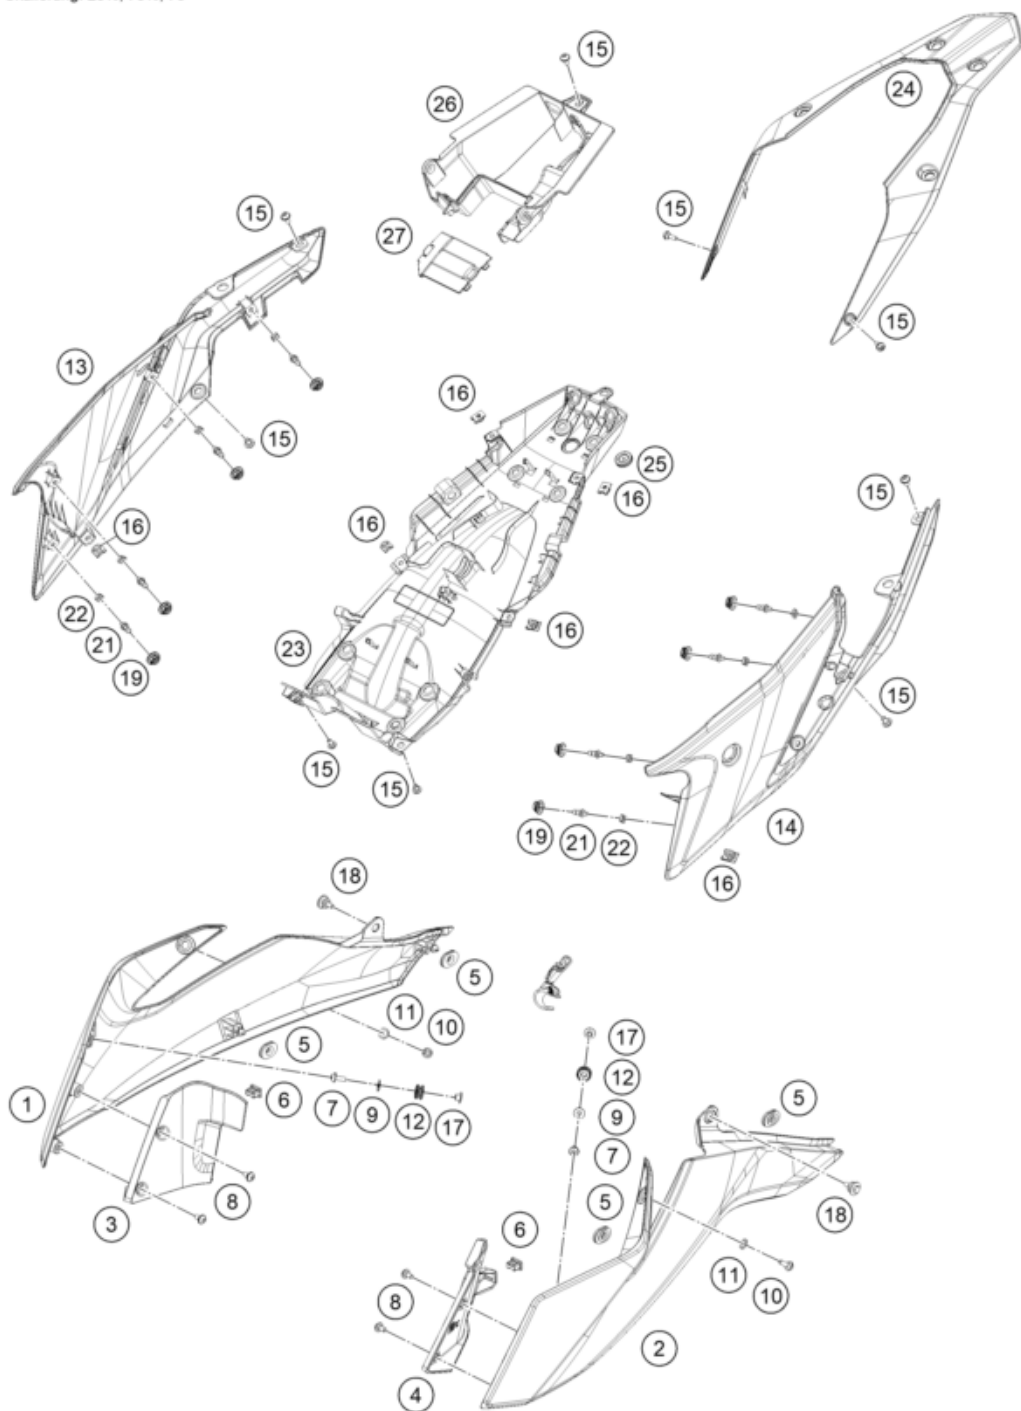

Skalierung: 25%, 75%, 75

Pos	Part Number	Description	Additional Text	Quantity
1	95808051000ABA	Tank spoiler right		2.00
2	95808050000ABA	Tank spoiler left		1.00
3	95808025000	Inner cover, top right		1.00
4	95808026000	Inside cover left		1.00
5	90108060003	GROMMET		4.00
6	90108060002	DAMP. RUBBER II RADIATOR PROT		2.00
7	90808043000	SPECIAL SCREW M6X1X16		2.00
8	93008040000	Screw M6X1X13		4.00
9	J125060005	washer plain id-6.2xod16xthk1x		2.00
10	J031060166	screw butn hd-m6x1xl 16xblkxst		2.00
11	93009059000	Washer nylon		2.00

12	95807013060	Tank bushing		2.00
13	95808042000	COWL SEAT LOWER RH		1.00
14	95808041000	rear cover		1.00
15	93008020060	Screw M6X1X9		9.00
16	93008084010	Range change metal nut M6		2.00
17	95807013070	Tank bushing		2.00
18	J025060196	bolt flange-m6x1x19xbrightxst		2.00
19	93011068010	Rubber grommet ignition lock c		6.00
21	95808041010	Pin quick release		8.00
22	95808041020	Special nut		8.00
23	95808019000	rear lower part		1.00
24	95808013000ABA	ADV.390 SEATCOWL UPPER CERA WH		1.00
25	95808019010	Rubber grommet, wire support s		1.00
26	95808023000	Rear part inner cover		1.00
27	95808023010	Starter relay cover		1.00