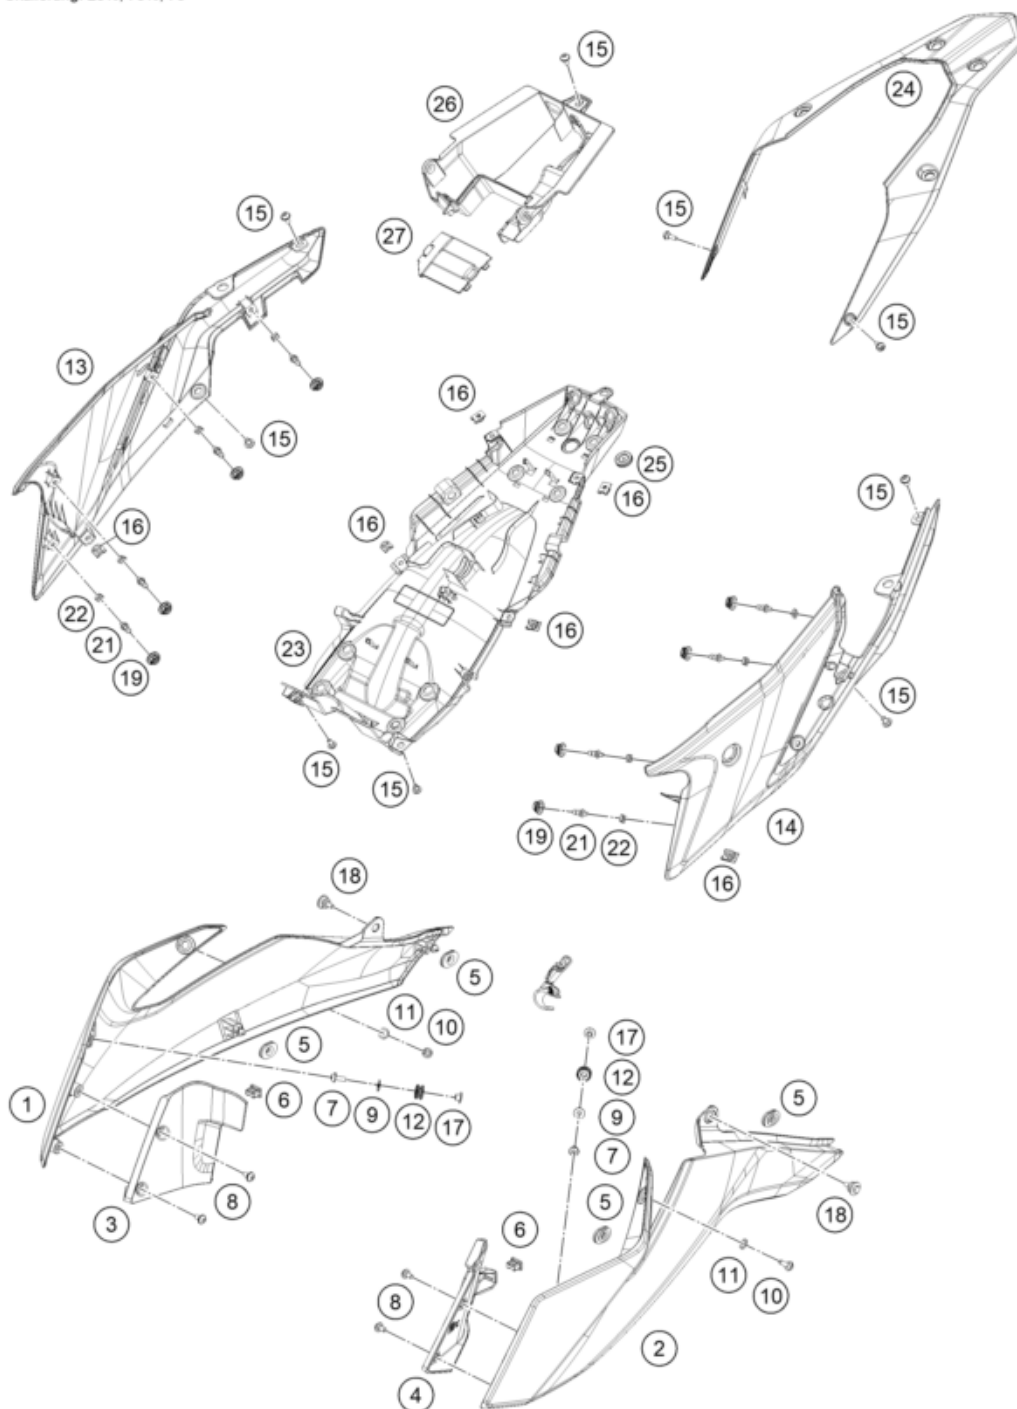

Skalierung: 25%, 75%, 75

Pos	Part Number	Description	Additional Text	Quantity
1	95808051000ABA	Tank spoiler right		2.00
2	95808050000ABA	Tank spoiler left		1.00
3	95808025000	Inner cover, top right		1.00
4	95808026000	Inside cover left		1.00
5	90108060003	GROMMET		4.00
6	90108060002	DAMP. RUBBER II RADIATOR PROT		2.00
7	90808043000	SPECIAL SCREW M6X1X16		2.00
8	93008040000	Screw M6X1X13		4.00
9	J125060005	washer plain id-6.2xod16xthk1x		2.00
10	J031060166	screw butn hd-m6x1xl 16xblkxst		2.00
11	93009059000	Washer nylon		2.00

12	95807013060	Tank bushing		2.00
13	95808042000	COWL SEAT LOWER RH		1.00
14	95808041000	rear cover		1.00
15	93008020060	Screw M6X1X9		9.00
16	93008084010	Range change metal nut M6		2.00
17	95807013070	Tank bushing		2.00
18	J025060196	bolt flange-m6x1x19xbrightxst		2.00
19	93011068010	Rubber grommet ignition lock c		6.00
21	95808041010	Pin quick release		8.00
22	95808041020	Special nut		8.00
23	95808019000	rear lower part		1.00
24	95808013000ABA	ADV.390 SEATCOWL UPPER CERA WH		1.00
25	95808019010	Rubber grommet, wire support s		1.00
26	95808023000	Rear part inner cover		1.00
27	95808023010	Starter relay cover		1.00