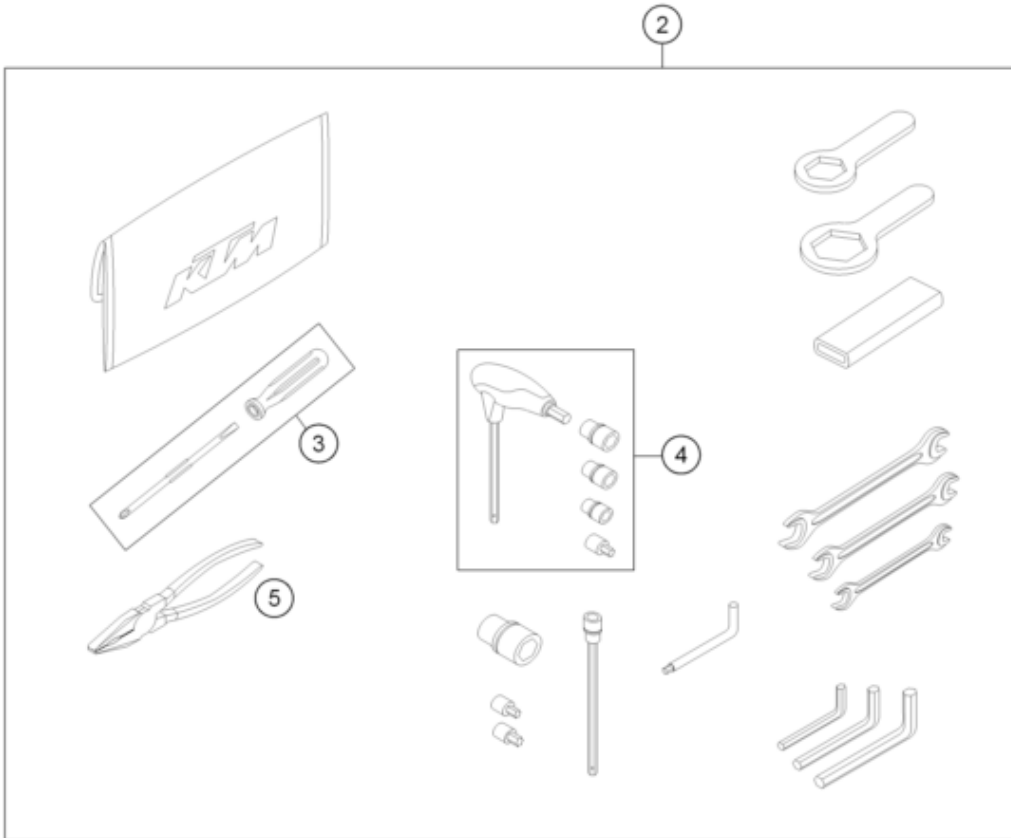

0  
OHNE ABBILDUNG  
WITHOUT ILLUSTRATION

1  
TECHNISCHE DOKUMENTATION  
TECHNICAL DOCUMENTATION  
DOCUMENTACION TECNICA  
DOCUMENTATION TECHNIQUE  
NOTE TECNICHE

Pos	Part Number	Description	Additional Text	Quantity
0	00063004105	950 ADV. CARTON F WIND PROT.		1.00
0	60708208000	Windshield short EU		1.00
0	00063099111	BAG FOR INSTR. MANUAL 245X170		1.00
0	69014017000	SPECIAL SCREW M6X18 ISA30 08		2.00
0	58412080200	reflector, red		1.00
0	0024060156	HH collar screw M6x15 TX30	ONLY USA	2.00
0	58412080050	BRACKET FOR REFLECTOR		1.00
0	0024060206	HH collar screw M6x20 TX30		2.00
0	40006006000	WASHER 6MM		2.00
0	60335040000	RADIATOR PROTECTOR	ONLY AUS	1.00
0	0966050163	OVAL HEAD SCREW DIN0966-M 5X16		2.00
0	60312968344EB	Crash bars		1.00
0	0125050003	WASHER DIN0125-A 5,3		2.00
0	60714089000	Decal radio certification inst		1.00
0	0985050003	Self locking nut DIN 985 M5		2.00
0	312305	DOCUMENTS BAG 2006		1.00
0	3210040	CUSTOMER WELCOME LETTER		1.00
0	312313	KTM BALLPOINT PEN ORANGE		1.00
0	00063004202	PRINT LABEL 60X51 MM		1.00

0	60012081200	license plate mouning plate	FOR AUS ONLY	1.00
0	0021060003	Washer DIN9021-A 6.4	ONLY USA	2.00
0	0985060003	Self lock. nut DIN985-M6-A2		4.00
0	0125060003	WASHER DIN0125-A 6,4		4.00
0	45239060050	COLLAR BUSHING 6,3X8X13X9,5		2.00
0	60312040100	MIRROR		2.00
0	6030319000030	SKID PLATE ADV		1.00
0	60003096000	VIBRATION DAMPER 03		2.00
0	0025060406	HH collar screw M6x40 TX30		2.00
0	3212683ENE	PW STREET FOLDER 2016		1.00
0	3212678DE/ENE	PP STREET FOLDER 2016		1.00
0	00063004012	HEADLIGHT MASK BOX		1.00
0	60703098200	Decal ECE JP		1.00
0	60708008070	rubber bush windshield fixatio		4.00
0	60708008071	Special screw M5x14		4.00
1	3213753EN	Owner's Manua 1290 S.Adventure		1.00
2	60329099000	TOOL KIT		1.00
3	53012024100	SCREW DRIVER L=105MM		1.00
4	60029070300	T-WRENCH WS=6/8/10/TX45/SK4X1		1.00
5	53012028200	GRIP ORANGE B&F		1.00