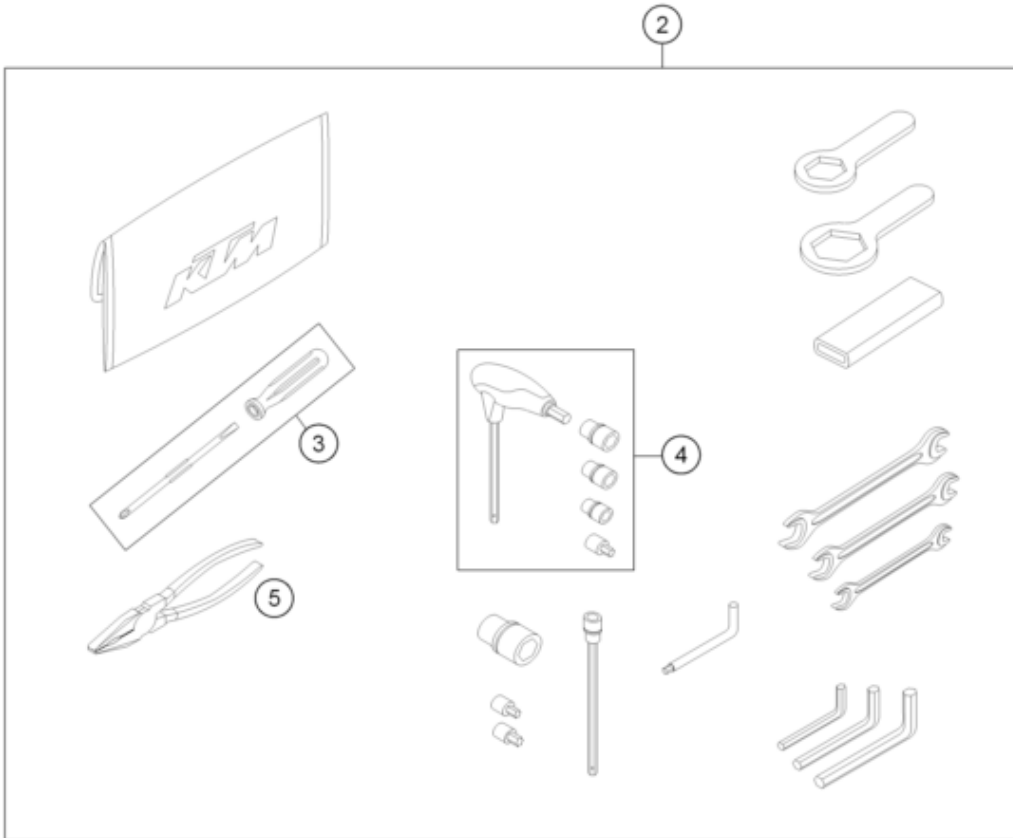

0
OHNE ABBILDUNG
WITHOUT ILLUSTRATION

1
TECHNISCHE DOKUMENTATION
TECHNICAL DOCUMENTATION
DOCUMENTACION TECNICA
DOCUMENTATION TECHNIQUE
NOTE TECNICHE

Pos	Part Number	Description	Additional Text	Quantity
0	00063004105	950 ADV. CARTON F WIND PROT.		1.00
0	60708208000	Windshield short EU		1.00
0	00063099111	BAG FOR INSTR. MANUAL 245X170		1.00
0	69014017000	SPECIAL SCREW M6X18 ISA30 08		2.00
0	58412080200	reflector, red		1.00
0	0024060156	HH collar screw M6x15 TX30	ONLY USA	2.00
0	58412080050	BRACKET FOR REFLECTOR		1.00
0	0024060206	HH collar screw M6x20 TX30		2.00
0	40006006000	WASHER 6MM		2.00
0	60335040000	RADIATOR PROTECTOR	ONLY AUS	1.00
0	0966050163	OVAL HEAD SCREW DIN0966-M 5X16		2.00
0	60312968344EB	Crash bars		1.00
0	0125050003	WASHER DIN0125-A 5,3		2.00
0	60714089000	Decal radio certification inst		1.00
0	0985050003	Self locking nut DIN 985 M5		2.00
0	312305	DOCUMENTS BAG 2006		1.00
0	3210040	CUSTOMER WELCOME LETTER		1.00
0	312313	KTM BALLPOINT PEN ORANGE		1.00
0	00063004202	PRINT LABEL 60X51 MM		1.00

0	60012081200	license plate mouning plate	FOR AUS ONLY	1.00
0	0021060003	Washer DIN9021-A 6.4	ONLY USA	2.00
0	0985060003	Self lock. nut DIN985-M6-A2		4.00
0	0125060003	WASHER DIN0125-A 6,4		4.00
0	45239060050	COLLAR BUSHING 6,3X8X13X9,5		2.00
0	60312040100	MIRROR		2.00
0	6030319000030	SKID PLATE ADV		1.00
0	60003096000	VIBRATION DAMPER 03		2.00
0	0025060406	HH collar screw M6x40 TX30		2.00
0	3212683ENE	PW STREET FOLDER 2016		1.00
0	3212678DE/ENE	PP STREET FOLDER 2016		1.00
0	00063004012	HEADLIGHT MASK BOX		1.00
0	60703098200	Decal ECE JP		1.00
0	60708008070	rubber bush windshield fixatio		4.00
0	60708008071	Special screw M5x14		4.00
1	3213753EN	Owner's Manua 1290 S.Adventure		1.00
2	60329099000	TOOL KIT		1.00
3	53012024100	SCREW DRIVER L=105MM		1.00
4	60029070300	T-WRENCH WS=6/8/10/TX45/SK4X1		1.00
5	53012028200	GRIP ORANGE B&F		1.00