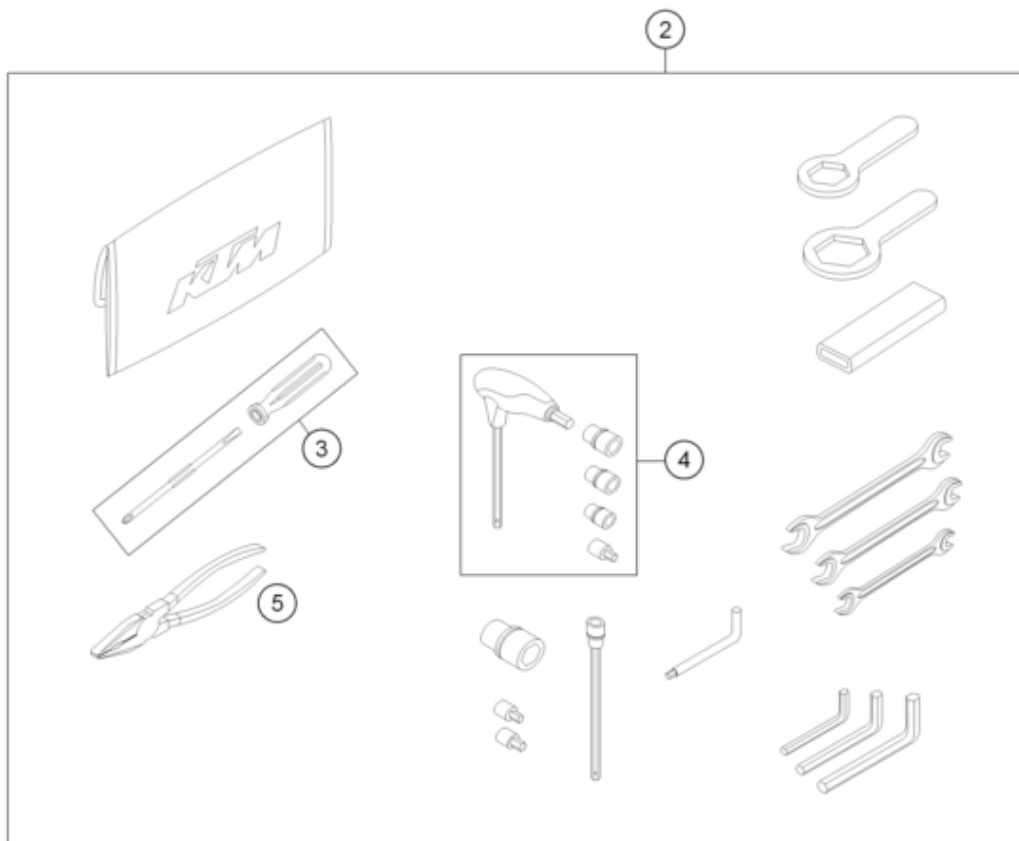

0
OHNE ABBILDUNG
WITHOUT ILLUSTRATION

1
TECHNISCHE DOKUMENTATION
TECHNICAL DOCUMENTATION
DOCUMENTACION TECNICA
DOCUMENTATION TECHNIQUE
NOTE TECNICHE

Pos	Part Number	Description	Additional Text	Quantity
0	00063004105	950 ADV. CARTON F WIND PROT.		1.00
0	60708208000	Windshield short EU		1.00
0	00063099111	BAG FOR INSTR. MANUAL 245X170		1.00
0	69014017000	SPECIAL SCREW M6X18 ISA30 08		2.00
0	58412080200	reflector, red		1.00
0	0024060156	HH collar screw M6x15 TX30	ONLY USA	2.00
0	58412080050	BRACKET FOR REFLECTOR		1.00
0	0024060206	HH collar screw M6x20 TX30		2.00
0	40006006000	WASHER 6MM		2.00
0	60335040000	RADIATOR PROTECTOR	ONLY AUS	1.00
0	0966050163	OVAL HEAD SCREW DIN0966-M 5X16		2.00
0	60312968344EB	Crash bars		1.00
0	0125050003	WASHER DIN0125-A 5,3		2.00
0	60714089000	Decal radio certification inst		1.00
0	0985050003	Self locking nut DIN 985 M5		2.00
0	312305	DOCUMENTS BAG 2006		1.00
0	3210040	CUSTOMER WELCOME LETTER		1.00
0	312313	KTM BALLPOINT PEN ORANGE		1.00
0	00063004202	PRINT LABEL 60X51 MM		1.00

0	60012081200	license plate mouning plate	FOR AUS ONLY	1.00
0	0021060003	Washer DIN9021-A 6.4	ONLY USA	2.00
0	0985060003	Self lock. nut DIN985-M6-A2		4.00
0	0125060003	WASHER DIN0125-A 6,4		4.00
0	45239060050	COLLAR BUSHING 6,3X8X13X9,5		2.00
0	60312040100	MIRROR		2.00
0	6030319000030	SKID PLATE ADV		1.00
0	60003096000	VIBRATION DAMPER 03		2.00
0	0025060406	HH collar screw M6x40 TX30		2.00
0	3212683ENE	PW STREET FOLDER 2016		1.00
0	3212678DE/ENE	PP STREET FOLDER 2016		1.00
0	00063004012	HEADLIGHT MASK BOX		1.00
0	60703098200	Decal ECE JP		1.00
0	60708008070	rubber bush windshield fixatio		4.00
0	60708008071	Special screw M5x14		4.00
1	3213753EN	Owner's Manua 1290 S.Adventure		1.00
2	60329099000	TOOL KIT		1.00
3	53012024100	SCREW DRIVER L=105MM		1.00
4	60029070300	T-WRENCH WS=6/8/10/TX45/SK4X1		1.00
5	53012028200	GRIP ORANGE B&F		1.00