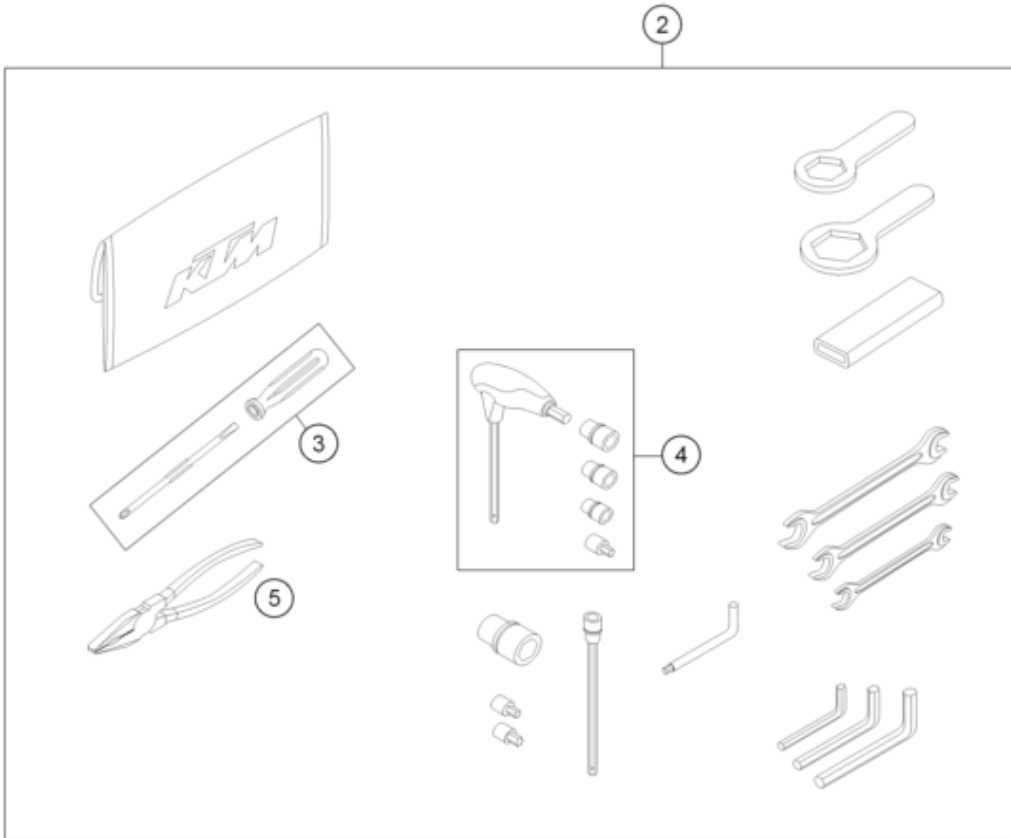

0  
OHNE ABBILDUNG  
WITHOUT ILLUSTRATION

1  
TECHNISCHE DOKUMENTATION  
TECHNICAL DOCUMENTATION  
DOCUMENTACION TECNICA  
DOCUMENTATION TECHNIQUE  
NOTE TECNICHE

Pos	Part Number	Description	Additional Text	Quantity
0	00063004105	950 ADV. CARTON F WIND PROT.		1.00
0	60708008000	Windshield EU		1.00
0	00063099111	BAG FOR INSTR. MANUAL 245X170		1.00
0	69008021160	special screw M5x12		4.00
0	58412080400	Rear reflector red		1.00
0	0024060156	HH collar screw M6x15 TX30	ONLY USA	2.00
0	58412080050	BRACKET FOR REFLECTOR		1.00
0	0024060206	HH collar screw M6x20 TX30		2.00
0	40006006000	WASHER 6MM		2.00
0	60714089000	Decal radio certification inst		1.00
0	0966050163	OVAL HEAD SCREW DIN0966-M 5X16		2.00
0	0125050003	WASHER DIN0125-A 5,3		2.00
0	0985050003	Self locking nut DIN 985 M5		2.00
0	312305	DOCUMENTS BAG 2006		1.00
0	3210917	NOTEPAD		1.00
0	312313	KTM BALLPOINT PEN ORANGE		1.00
0	00063004202	PRINT LABEL 60X51 MM		1.00
0	60012081200	license plate mouning plate	FOR AUS ONLY	1.00
0	0021060003	Washer DIN9021-A 6.4	ONLY USA	2.00

0	0985060003	Self lock. nut DIN985-M6-A2		4.00
0	0125060003	WASHER DIN0125-A 6,4		2.00
0	45239060050	COLLAR BUSHING 6,3X8X13X9,5		2.00
0	60312040200	Mirror		2.00
0	6030319000030	SKID PLATE ADV		1.00
0	60003096000	VIBRATION DAMPER 03		2.00
0	0025060406	HH collar screw M6x40 TX30		2.00
0	3212724ENE	KTM PowerWear Street Folder 20		1.00
0	3212726DE/ENE	PP Street Folder 2017		1.00
0	60708008070	rubber bush windshield fixatio		4.00
0	60708008071	Special screw M5x14		4.00
1	3213751EN	Owner's Man. 1290 Super Advent		1.00
2	60329099000	TOOL KIT		1.00
3	53012024100	SCREW DRIVER L=105MM		1.00
4	60029070300	T-WRENCH WS=6/8/10/TX45/SK4X1		1.00
5	53012028200	GRIP ORANGE B&F		1.00