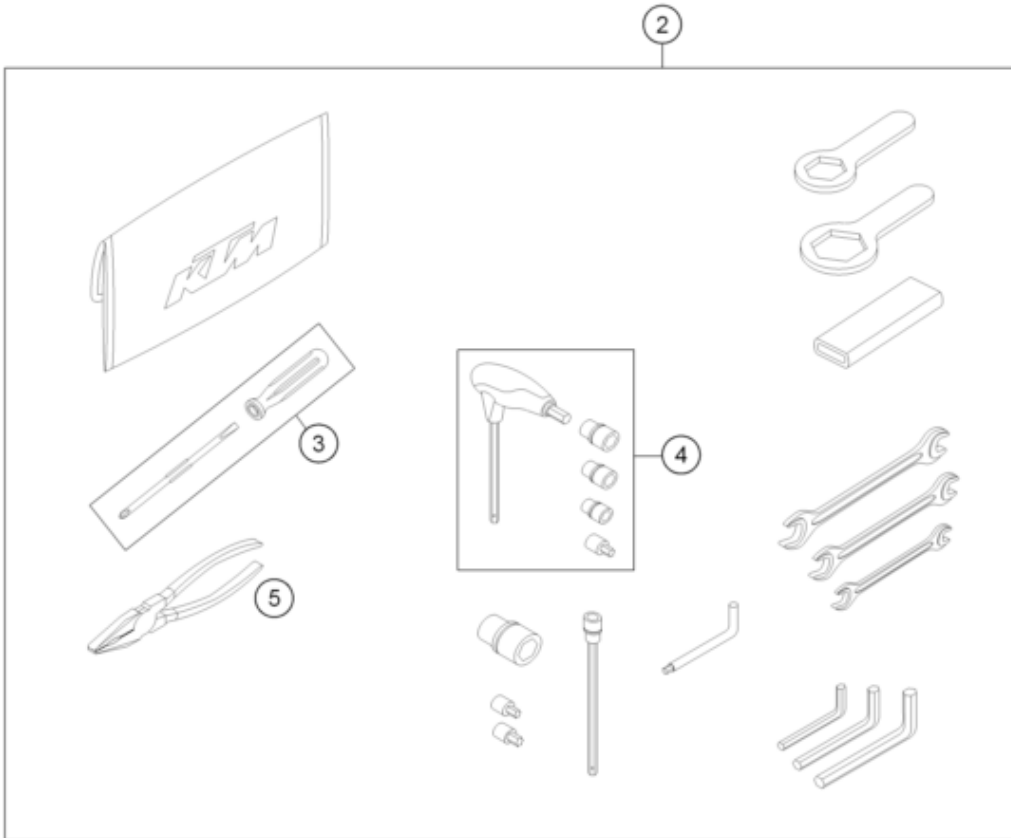

0
OHNE ABBILDUNG
WITHOUT ILLUSTRATION

1
TECHNISCHE DOKUMENTATION
TECHNICAL DOCUMENTATION
DOCUMENTACION TECNICA
DOCUMENTATION TECHNIQUE
NOTE TECNICHE

Pos	Part Number	Description	Additional Text	Quantity
0	00063004105	950 ADV. CARTON F WIND PROT.		1.00
0	60708008000	Windshield EU		1.00
0	00063099111	BAG FOR INSTR. MANUAL 245X170		1.00
0	69008021160	special screw M5x12		4.00
0	58412080400	Rear reflector red		1.00
0	0024060156	HH collar screw M6x15 TX30	ONLY USA	2.00
0	58412080050	BRACKET FOR REFLECTOR		1.00
0	0024060206	HH collar screw M6x20 TX30		2.00
0	40006006000	WASHER 6MM		2.00
0	60714089000	Decal radio certification inst		1.00
0	0966050163	OVAL HEAD SCREW DIN0966-M 5X16		2.00
0	0125050003	WASHER DIN0125-A 5,3		2.00
0	0985050003	Self locking nut DIN 985 M5		2.00
0	312305	DOCUMENTS BAG 2006		1.00
0	3210917	NOTEPAD		1.00
0	312313	KTM BALLPOINT PEN ORANGE		1.00
0	00063004202	PRINT LABEL 60X51 MM		1.00
0	60012081200	license plate mouning plate	FOR AUS ONLY	1.00
0	0021060003	Washer DIN9021-A 6.4	ONLY USA	2.00

0	0985060003	Self lock. nut DIN985-M6-A2		4.00
0	0125060003	WASHER DIN0125-A 6,4		2.00
0	45239060050	COLLAR BUSHING 6,3X8X13X9,5		2.00
0	60312040200	Mirror		2.00
0	6030319000030	SKID PLATE ADV		1.00
0	60003096000	VIBRATION DAMPER 03		2.00
0	0025060406	HH collar screw M6x40 TX30		2.00
0	3212724ENE	KTM PowerWear Street Folder 20		1.00
0	3212726DE/ENE	PP Street Folder 2017		1.00
0	60708008070	rubber bush windshield fixatio		4.00
0	60708008071	Special screw M5x14		4.00
1	3213751EN	Owner's Man. 1290 Super Advent		1.00
2	60329099000	TOOL KIT		1.00
3	53012024100	SCREW DRIVER L=105MM		1.00
4	60029070300	T-WRENCH WS=6/8/10/TX45/SK4X1		1.00
5	53012028200	GRIP ORANGE B&F		1.00