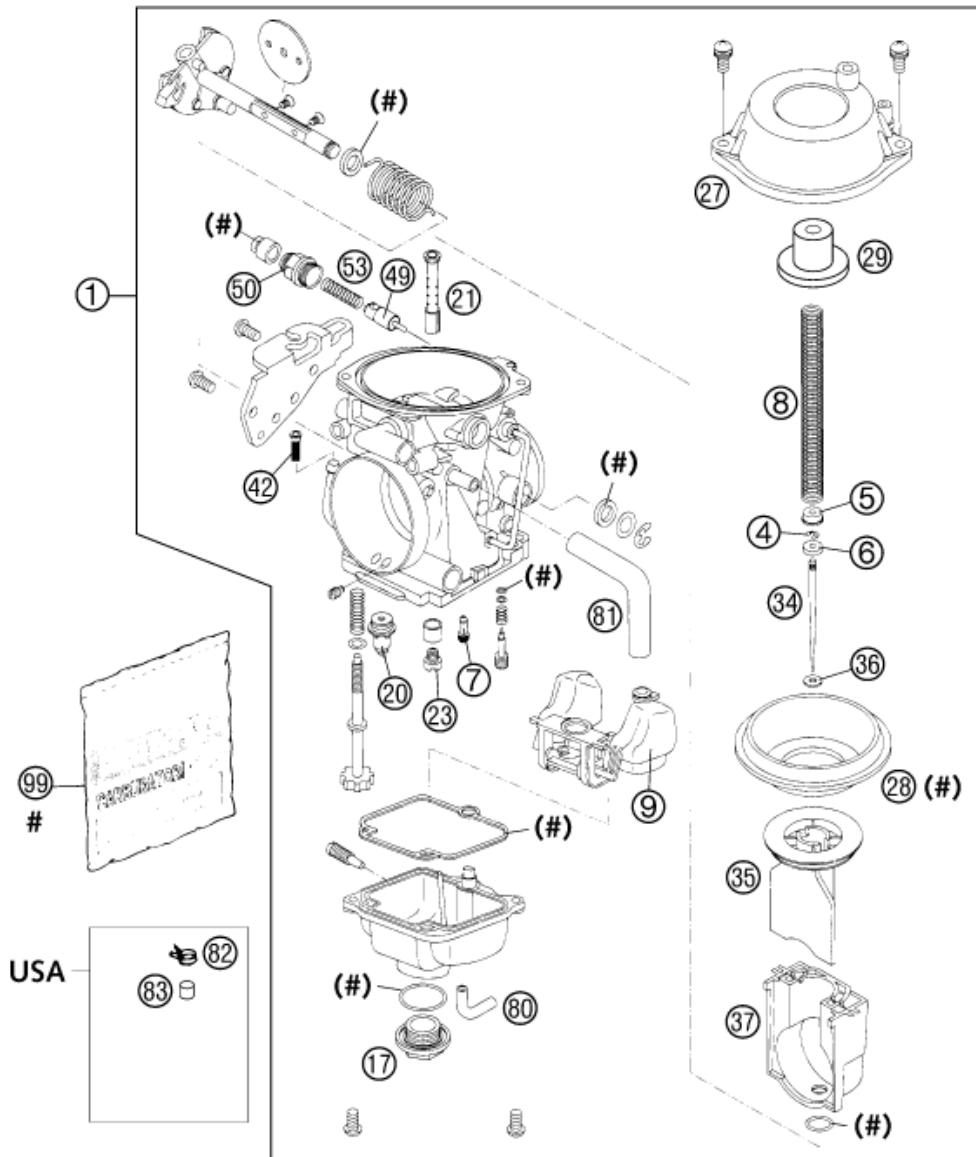

ACHTUNG !!!
 Vor dem Einbau des Vergasers, Bedüsung kontrollieren.
CAUTION !!!
 Before mounting the carburetor, check the jetting.

| Pos | Part Number | Description | Additional Text | Quantity |
|-----|-------------|-------------------------------|-----------------|----------|
| 1 | 58431001400 | CARBURETOR MIKUNI BST40-22598 | | 1.00 |
| 4* | 58431045000 | CIRCLIP | | 1.00 |
| 5* | 58431031000 | SPRING RING | | 1.00 |
| 6* | 58431032000 | PLASTIC RING | | 1.00 |
| 7 | 58431007045 | IDLING JET 45 | | 1.00 |
| 7* | 58431007047 | IDLING GET 47,5 | | 0.00 |
| 8* | 58431030000 | THROTTLE VALVE SPRING | | 1.00 |
| 9 | 58431009000 | FLOAT 6,1 GRAMM MIKUNI | | 1.00 |
| 17* | 58431014000 | SCREW PLUG FLOAT CHAMBER | | 1.00 |
| 20 | 58431020000 | NEEDLE VALVE 2,8MM | | 1.00 |
| 21 | 58431021689 | NEEDLE JET 689 X-6 | | 1.00 |
| 23 | 58431023140 | MAIN JET 140 | | 0.00 |