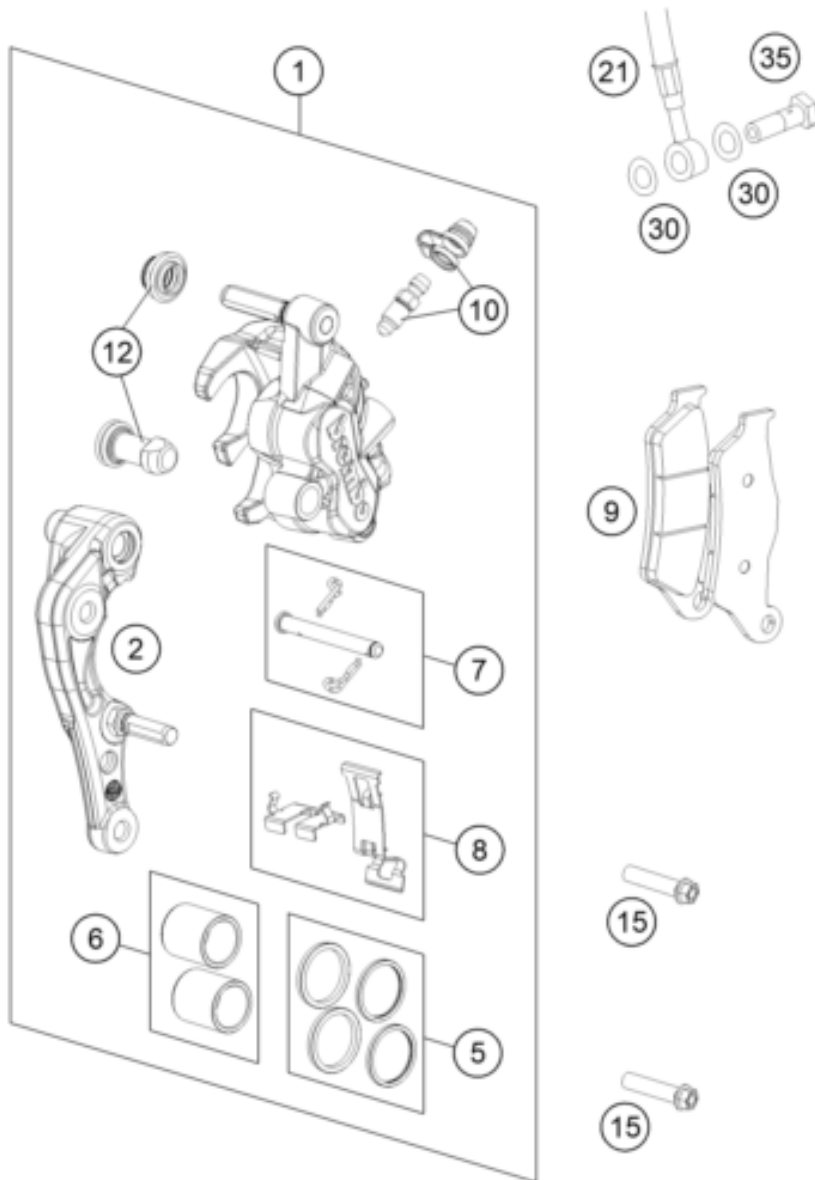

ACHTUNG !!!
Nur für Brembo!

CAUTION !!!
For Brembo only!

Pos	Part Number	Description	Additional Text	Quantity
1	7701301500101	CALIPER NAT. WITHOUT PADS		1.00
2	77013014000	BRAKE CALIPER SUPPORT FRONT 09		1.00
5	77013021000	REP. KIT SEALS 24MM		1.00
6	77013019000	REP. KIT PISTON 24MM		1.00
7	77013017000	BOLT CPL. 09		1.00
8	77013018000	RETAINING PLATE SET BREMBO		1.00
9	77713030000	Brake pad front		1.00
10	61013020100	BLEEDER SCREW WITH CAP		1.00
12	54613218100	CUP SET SHORT		1.00
15	0025080306S	HH COLLAR SCREW M8X30 TX40		2.00
21	59013010000	Brakeho. Front 1235mm 2000	125-380 SX	1.00

30	0603100141	sealing ring DIN 7603 10x14x1	ONLY FOR LC4 ADVENTURE	2.00
35	50213025000	HOLLOW SCREW M10X1X19	FC, FE+FS (USA)	1.00