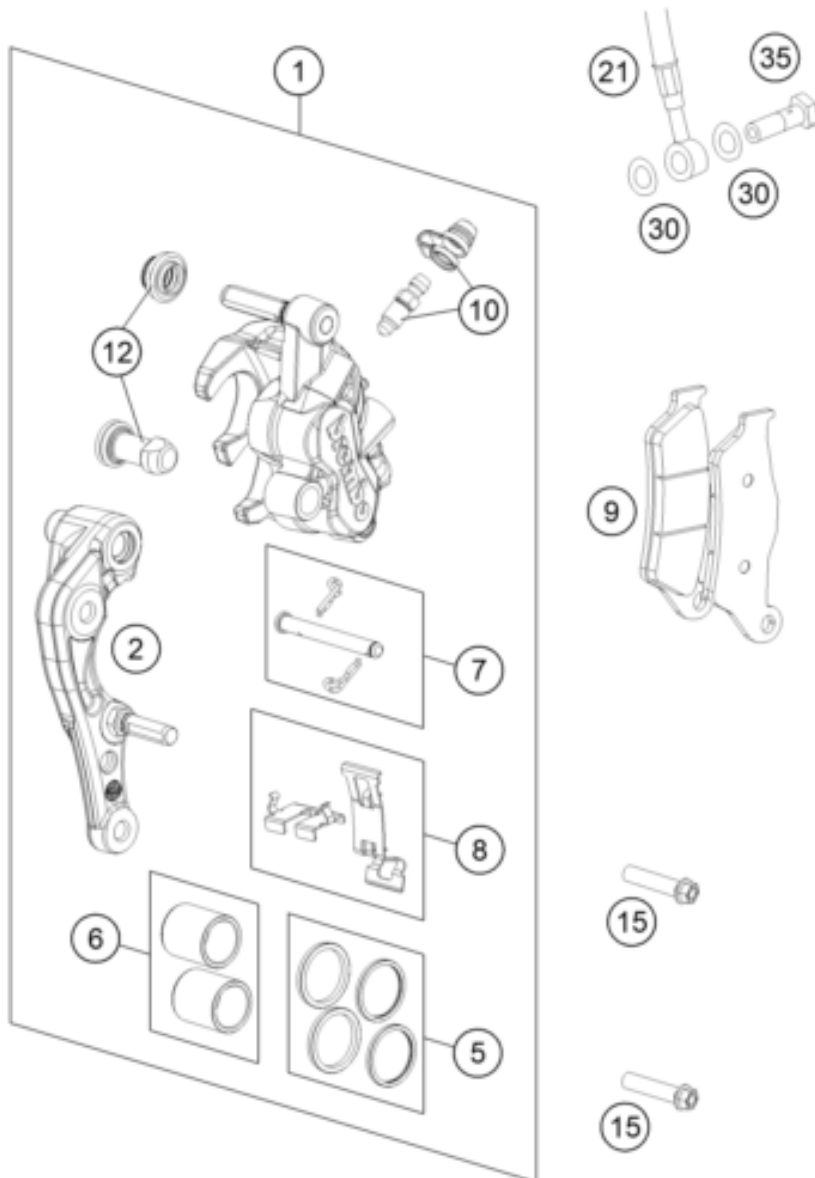

ACHTUNG !!!
Nur für Brembo!

CAUTION !!!
For Brembo only!

Pos	Part Number	Description	Additional Text	Quantity
1	7701301500101	CALIPER NAT. WITHOUT PADS		1.00
2	77013014000	BRAKE CALIPER SUPPORT FRONT 09		1.00
5	77013021000	REP. KIT SEALS 24MM		1.00
6	77013019000	REP. KIT PISTON 24MM		1.00
7	77013017000	BOLT CPL. 09		1.00
8	77013018000	RETAINING PLATE SET BREMBO		1.00
9	77713030000	Brake pad front		1.00
10	61013020100	BLEEDER SCREW WITH CAP		1.00
12	54613218100	CUP SET SHORT		1.00
15	0025080306S	HH COLLAR SCREW M8X30 TX40		2.00
21	59013010000	Brakeho. Front 1235mm 2000	125-380 SX	1.00

30	0603100141	sealing ring DIN 7603 10x14x1	ONLY FOR LC4 ADVENTURE	2.00
35	50213025000	HOLLOW SCREW M10X1X19	FC, FE+FS (USA)	1.00