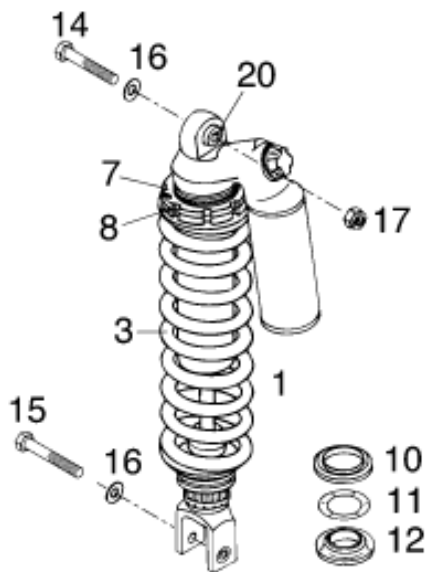

FEDER / SPRING / RESSORT

Weich / soft / douce

54-260

57-260

60-260

63-260

66-260

Hart / hard / dure

70-260

Pos	Part Number	Description	Additional Text	Quantity
1	58304110100	% MONOSHOCK WP "0118S701" '		1.00
1*	58304110200	% MONOSHOCK WP "01187Q784" '		1.00
3	58304011054	SPRING WP 54-260		0.00
3	58304011057	SPRING WP 57-260		0.00
3	58304011060	* SPRING WP 60-260		0.00
3	58304011063	SPRING WP 63-260		1.00
3	58304011066	SPRING WP 66-260	400/640 LC4-E	1.00
3	58304011070	SPRING WP 70-260		0.00
7	54204109000	* COUNTER NUT		1.00
8	54204009000	ADJUSTING NUT		1.00
10	58304017000	RING FOR SHOCK ABSORBER		1.00
11	58304090000	O-RING 32 X 8		1.00
12	58304018000	% O-RING CARRIER 14MM HIGH		1.00
14	56503086000	SPECIAL SCREW M10X47 WS=17		1.00
15	56503093000	SPECIAL SCREW M10X55 WS=17		1.00
16	0125100003	washer DIN 125 A 10.5	ONLY FOR 640 DUKE	2.00
17	54310086100	SELF LOCKING NUT M10 CU WS=14		1.00
20	54204020100	BUSHING CPL. D=24MM B=24MM		1.00

* = New part