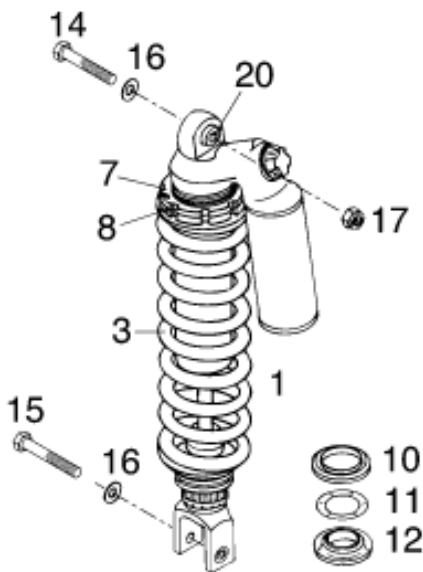

FEDER / SPRING / RESSORT

Weich / soft / douce

54-260

57-260

60-260

63-260

66-260

Hart / hard / dure

70-260

Pos	Part Number	Description	Additional Text	Quantity
1	58304110100	% MONOSHOCK WP "0118S701" '		1.00
1*	58304110200	% MONOSHOCK WP "01187Q784" '		1.00
3	58304011054	SPRING WP 54-260		0.00
3	58304011057	SPRING WP 57-260		0.00
3	58304011060	* SPRING WP 60-260		0.00
3	58304011063	SPRING WP 63-260		1.00
3	58304011066	SPRING WP 66-260	400/640 LC4-E	1.00
3	58304011070	SPRING WP 70-260		0.00
7	54204109000	* COUNTER NUT		1.00
8	54204009000	ADJUSTING NUT		1.00
10	58304017000	RING FOR SHOCK ABSORBER		1.00
11	58304090000	O-RING 32 X 8		1.00
12	58304018000	% O-RING CARRIER 14MM HIGH		1.00
14	56503086000	SPECIAL SCREW M10X47 WS=17		1.00
15	56503093000	SPECIAL SCREW M10X55 WS=17		1.00
16	0125100003	washer DIN 125 A 10.5	ONLY FOR 640 DUKE	2.00
17	54310086100	SELF LOCKING NUT M10 CU WS=14		1.00
20	54204020100	BUSHING CPL. D=24MM B=24MM		1.00

* = New part