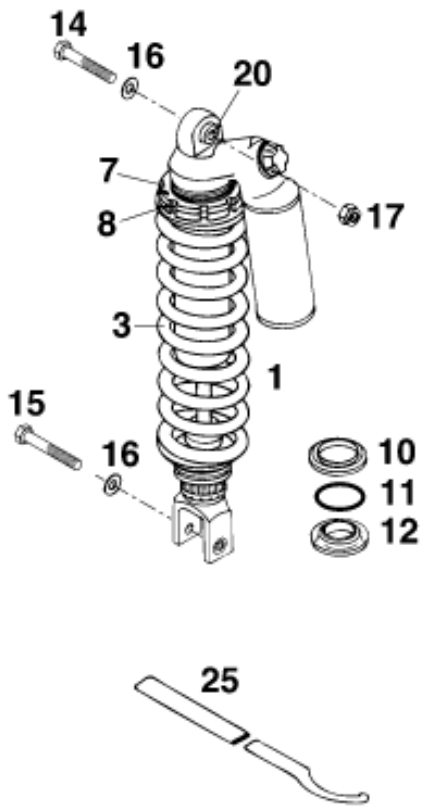

### FEDER / SPRING / RESSORT

Weich / soft / douce  54-260  
57-260  
60-260  
63-260  
Hart / hard / dure  66-260  
70-260

Pos	Part Number	Description	Additional Text	Quantity
1	58304010800	MONOSHOCK WP "0118Q782" '96		1.00
1*	58304110400	% MONOSHOCK WP "0118S798" '		1.00
3	58304011054	SPRING WP 54-260		0.00
3	58304011057	SPRING WP 57-260		0.00
3	58304011060	* SPRING WP 60-260		0.00
3	58304011063	SPRING WP 63-260		1.00
3	58304011066	SPRING WP 66-260	400/640 LC4-E	1.00
7	54204109000	* COUNTER NUT		1.00
8	54204009000	ADJUSTING NUT		1.00
10	58304017000	RING FOR SHOCK ABSORBER		1.00
11	58304090000	O-RING 32 X 8		1.00
12	58304018000	% O-RING CARRIER 14MM HIGH		1.00
14	56503086000	SPECIAL SCREW M10X47 WS=17		1.00
15	56503093000	SPECIAL SCREW M10X55 WS=17		1.00
16	0125100003	washer DIN 125 A 10.5	ONLY FOR 640 DUKE	2.00
17	54310086100	SELF LOCKING NUT M10 CU WS=14		1.00
20	54204020100	BUSHING CPL. D=24MM B=24MM		1.00
25	54312024000	HOOK WRENCH CPL.		2.00

\* = New part