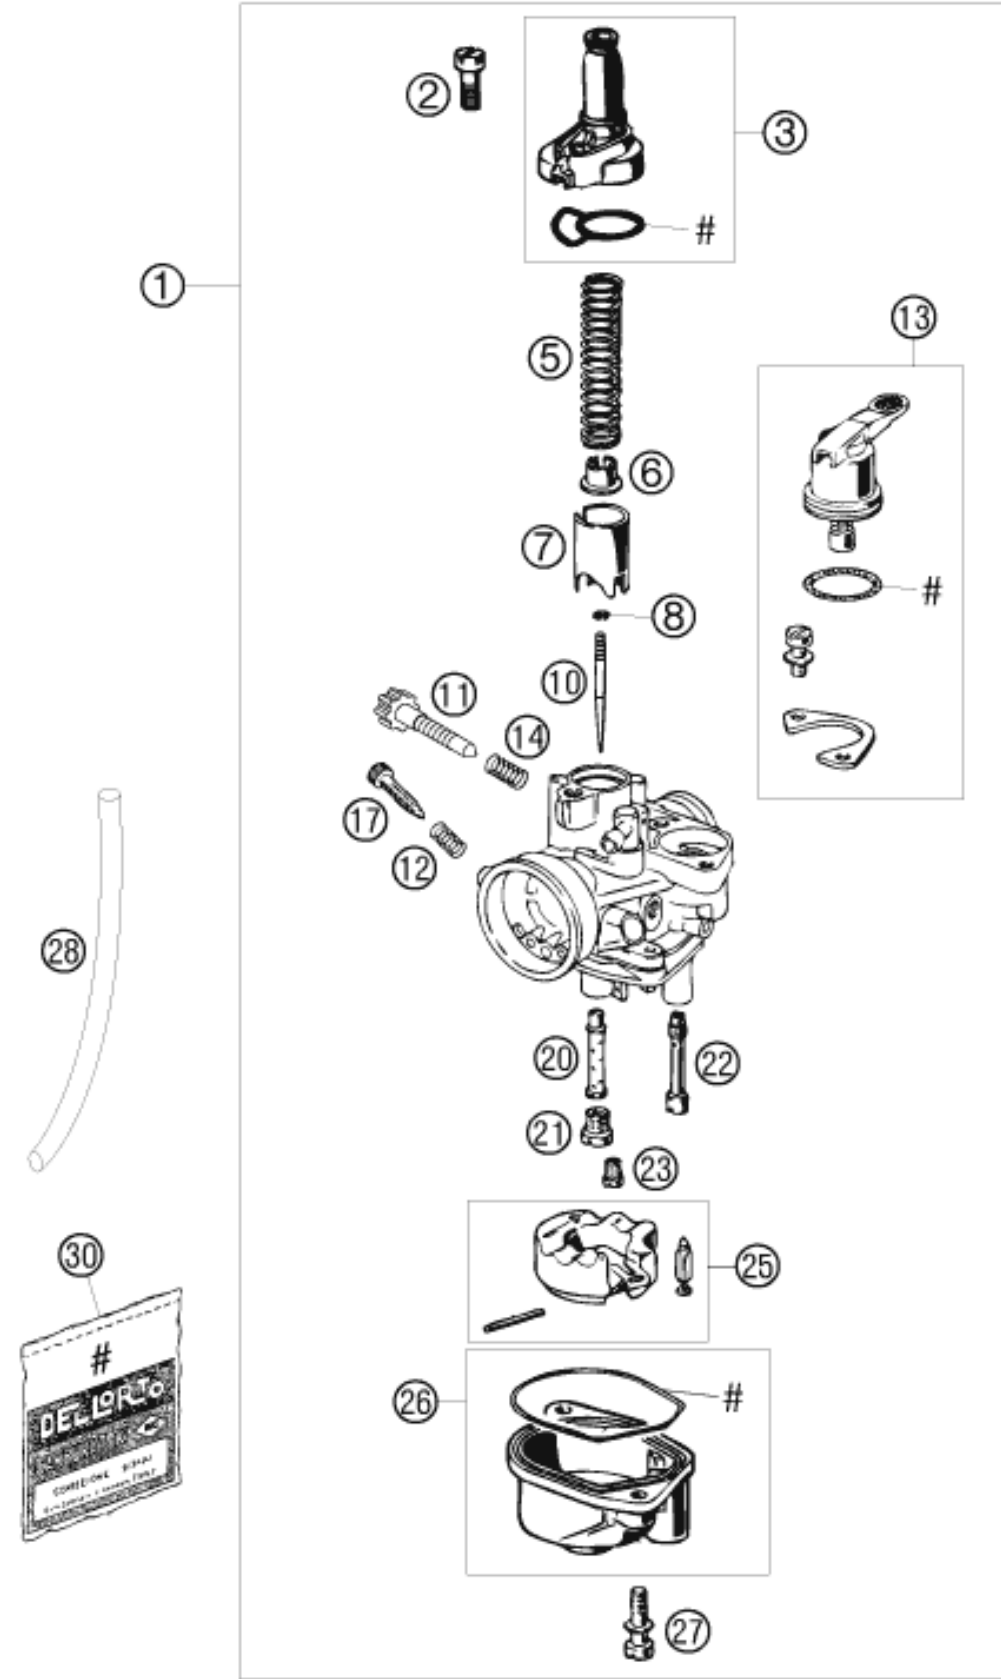

ACHTUNG !!!
 Vor dem Einbau des Vergasers,
 Bedüsung kontrollieren.

CAUTION !!!
 Before mounting the carburetor,
 check the jetting.

| Pos | Part Number | Description | Additional Text | Quantity |
|-----|-------------|-------------|-----------------|----------|
|-----|-------------|-------------|-----------------|----------|

| | | | | |
|----|-------------|--------------------------------|-------------------|------|
| 1 | 45131001300 | CARBURETOR DEL. PHVA 12XS 05 | CHECK THE JETTING | 1.00 |
| 2 | 0084050163 | CYL.HEAD SCREW DIN0084-M 5X16A | | 1.00 |
| 3 | 45131527000 | CARBURETOR COVER DELLOR. 12-14 | | 1.00 |
| 5 | 45131530000 | SPRING | | 1.00 |
| 6 | 45131531000 | SPRING CAP | | 1.00 |
| 7 | 45131535000 | THROTTLE VALVE 40 | | 1.00 |
| 8 | 45131545000 | CLAMP SPRING | | 1.00 |
| 10 | 45131534010 | JET NEEDLE A10 | | 1.00 |
| 11 | 45131517000 | IDLE ADJUST SCREW | | 1.00 |
| 12 | 45131516000 | SPRING | | 1.00 |
| 13 | 45131548000 | STARTING LEVER CPL. DELL.12-14 | | 1.00 |
| 14 | 45131518000 | SPRING | | 1.00 |
| 17 | 45131617000 | ADJUST SCREW | | 1.00 |
| 20 | 45131536000 | ATOMIZER 211FA | | 1.00 |
| 21 | 59030054000 | JET 60 DELLORTO M6X0,75 | MINI ADV. | 0.00 |
| 21 | 45131023065 | MAIN JET 65 DELLORTO | MINI ADV. | 0.00 |
| 21 | 45131023070 | MAIN JET 70 DELLORTO | | 1.00 |
| 21 | 45131023075 | MAIN JET 75 DELLORTO | | 0.00 |
| 21 | 57031523080 | MAIN JET 80 | SENIOR ADV. | 0.00 |
| 22 | 45131551060 | STARTING JET 60 | | 1.00 |
| 23 | 45131507035 | IDLING JET 35 | | 0.00 |
| 23 | 45131507038 | IDLING JET 38 | MINI ADV. | 1.00 |
| 23 | 45131507045 | IDLING JET 45 | SENIOR ADV. | 0.00 |
| 23 | 45131507030 | IDLING JET 30 | | 0.00 |
| 25 | 45131509000 | FLOAT CPL. | | 1.00 |
| 26 | 45131511000 | FLOAT BOWL DELLORTO 12-14 | | 1.00 |
| 27 | 0084040203 | CYL.SCREW DIN0084-M 4X20 A | | 2.00 |
| 28 | 52031137001 | PVC-HOSE 3X5MM | | 0.24 |
| 30 | 45131599000 | GASKET SET DELLORTO 12-14 PHVA | | 1.00 |