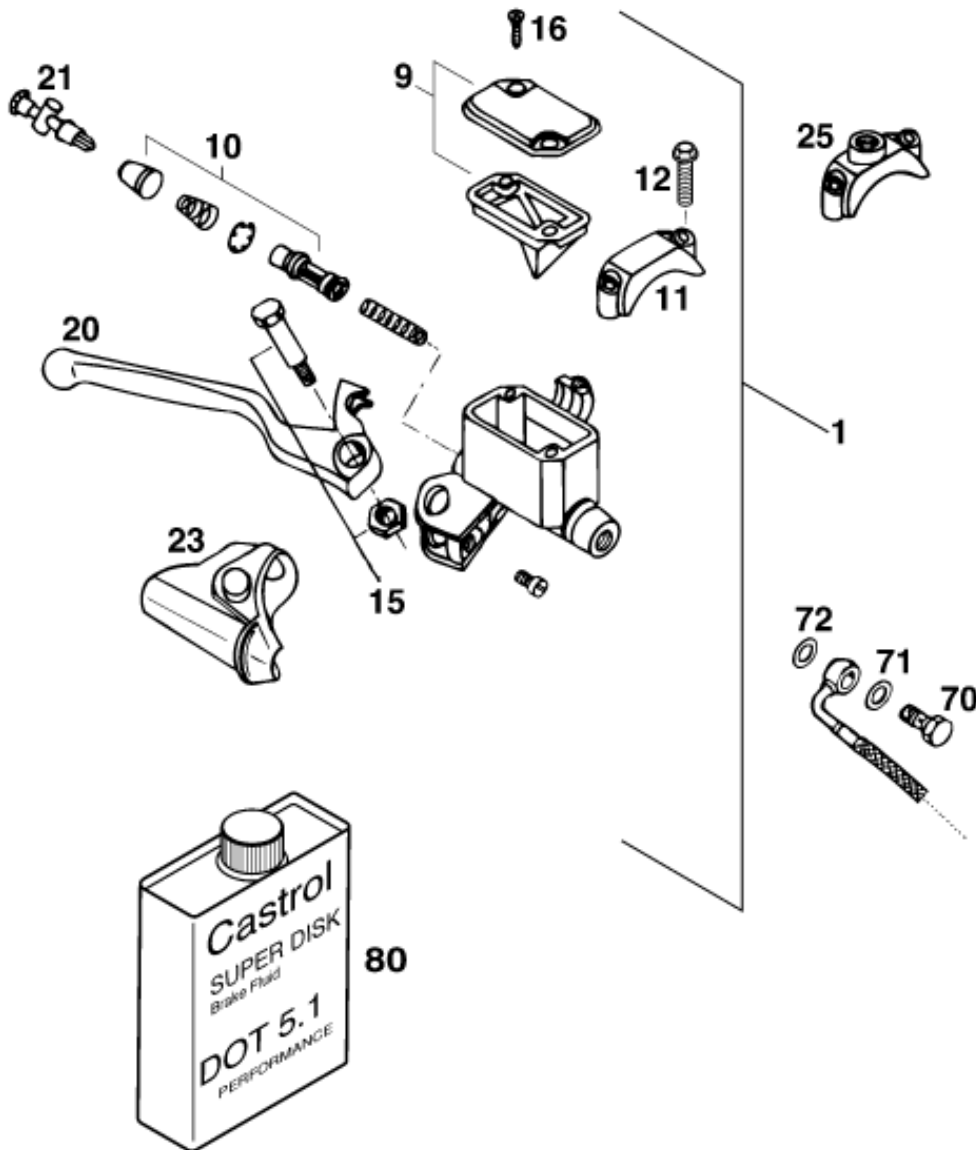

BREMBO

Pos	Part Number	Description	Additional Text	Quantity
1	50213001044	HANDBRAKE CYLINDER BREMBO ' '		1.00
9	50213012000	COVER CPL.		1.00
10	50213050000	REPAIR KIT PISTON 11MM		1.00
11	54413011000	CLAMP BREMBO		1.00
12	0015060253	HH COLLAR SCREW M 6X25 WS=8		2.00
15	50213015000	LEVER SCREW CPL.		1.00
16	0965050163	FLAT HEAD SCREW DIN0965-M 5X16		2.00
20	50213020000	HAND BRAKE LEVER LOOSE BREM'94		1.00
21	50213021000	ADJUSTING SCREW CPL.		1.00
23	50213023000	PROTECTION CAP BREMBO'94		1.00
25	58012040150	Clamp for mirror		1.00
70	50213025000	HOLLOW SCREW M10X1X19	FC, FE+FS (USA)	1.00

71	42013026000	CU-SEAL RING DIN7603-10X16X1,5		1.00
72	42013226000	CU-SEAL RING DIN7603-10X16X1		1.00
80*	306054	BRAKE FLUID DOT 4.0	1/4 LITRE	1.00

* = New part