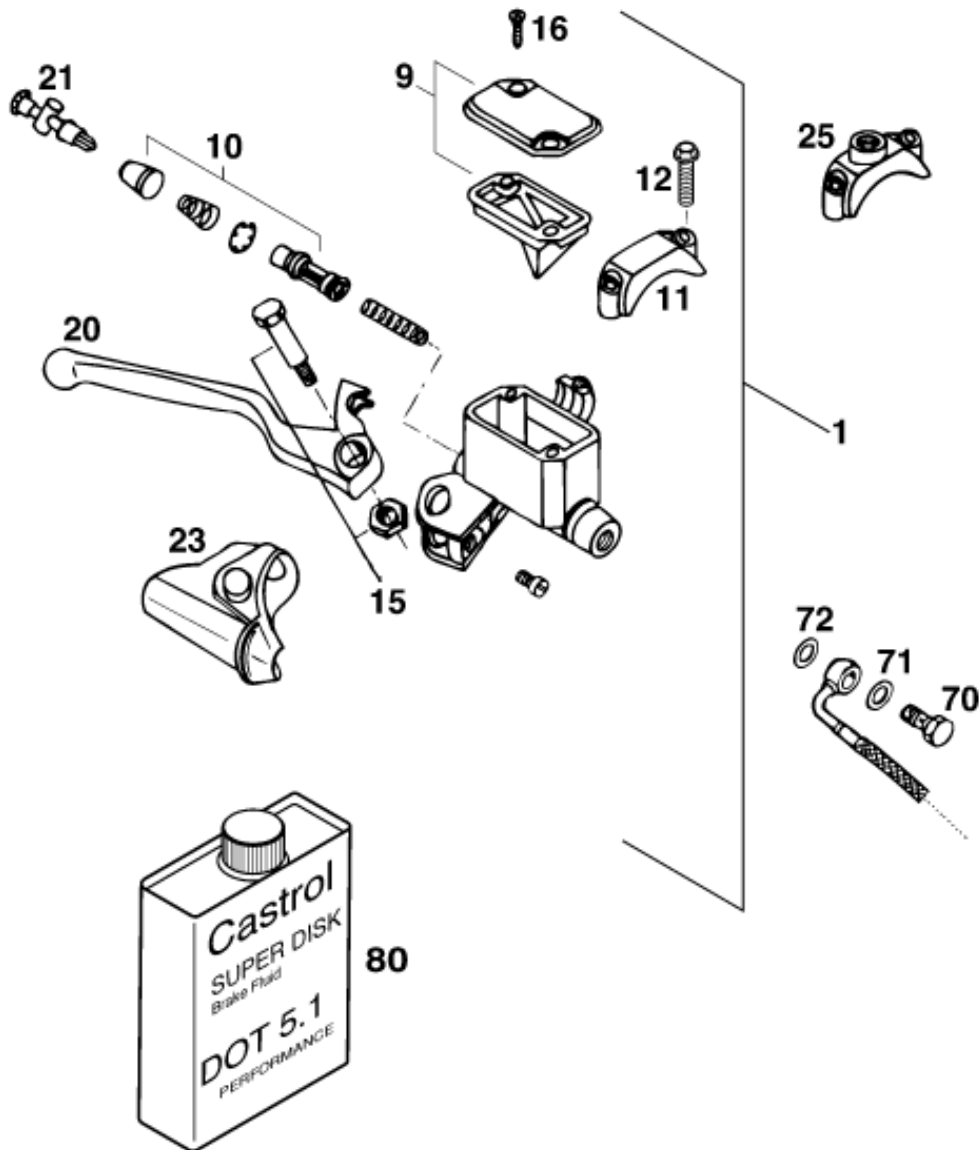

BREMBO

Pos	Part Number	Description	Additional Text	Quantity
1	50213001044	HANDBRAKE CYLINDER BREMBO '		1.00
9	50213012000	COVER CPL.		1.00
10	50213050000	REPAIR KIT PISTON 11MM		1.00
11	54413011000	CLAMP BREMBO		1.00
12	0015060253	HH COLLAR SCREW M 6X25 WS=8		2.00
15	50213015000	LEVER SCREW CPL.		1.00
16	0965050163	FLAT HEAD SCREW DIN0965-M 5X16		2.00
20	50213020000	HAND BRAKE LEVER LOOSE BREM'94		1.00
21	50213021000	ADJUSTING SCREW CPL.		1.00
23	50213023000	PROTECTION CAP BREMBO'94		1.00
25	58012040150	Clamp for mirror		1.00
70	50213025000	HOLLOW SCREW M10X1X19	FC, FE+FS (USA)	1.00

71	42013026000	CU-SEAL RING DIN7603-10X16X1,5		1.00
72	42013226000	CU-SEAL RING DIN7603-10X16X1		1.00
80*	306054	BRAKE FLUID DOT 4.0	1/4 LITRE	1.00

* = New part