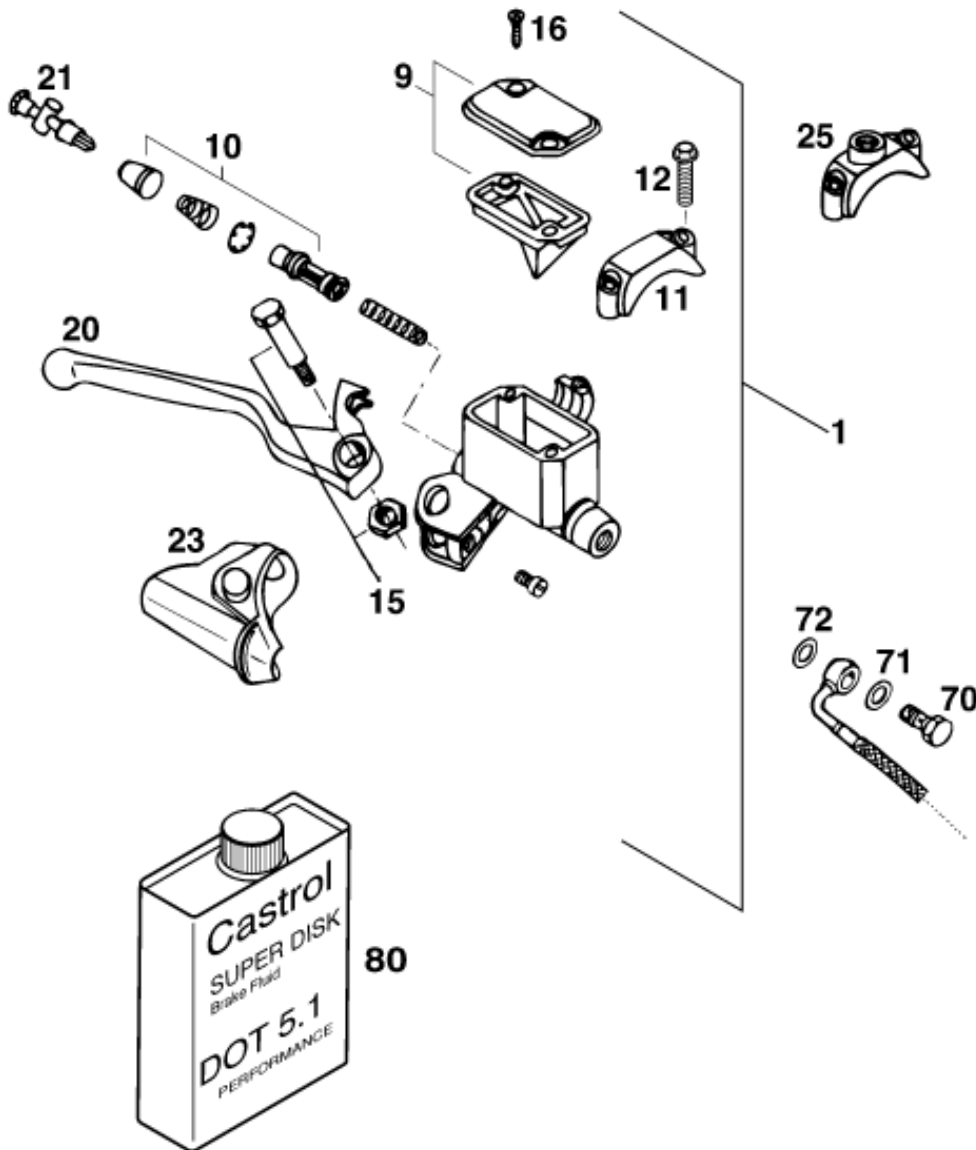

BREMBO

Pos	Part Number	Description	Additional Text	Quantity
1	50213001044	HANDBRAKE CYLINDER BREMBO '		1.00
9	50213012000	COVER CPL.		1.00
10	50213050000	REPAIR KIT PISTON 11MM		1.00
11	54413011000	CLAMP BREMBO		1.00
12	0015060253	HH COLLAR SCREW M 6X25 WS=8		2.00
15	50213015000	LEVER SCREW CPL.		1.00
16	0965050163	FLAT HEAD SCREW DIN0965-M 5X16		2.00
20	50213020000	HAND BRAKE LEVER LOOSE BREM'94		1.00
21	50213021000	ADJUSTING SCREW CPL.		1.00
23	50213023000	PROTECTION CAP BREMBO'94		1.00
25	58012040150	Clamp for mirror		1.00
70	50213025000	HOLLOW SCREW M10X1X19	FC, FE+FS (USA)	1.00

71	42013026000	CU-SEAL RING DIN7603-10X16X1,5		1.00
72	42013226000	CU-SEAL RING DIN7603-10X16X1		1.00
80*	306054	BRAKE FLUID DOT 4.0	1/4 LITRE	1.00

* = New part