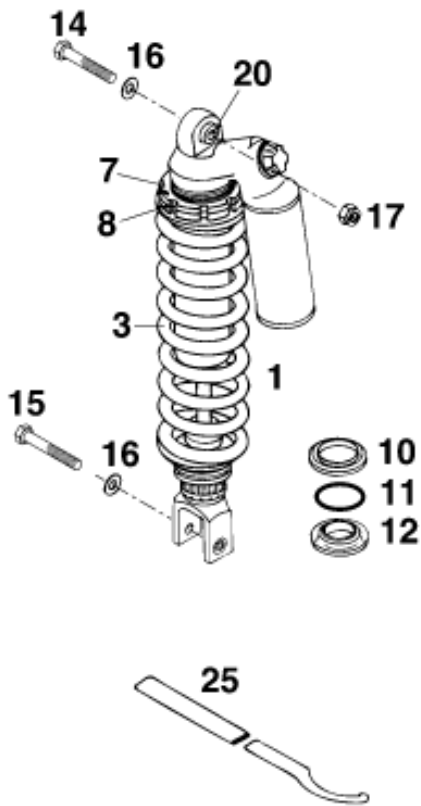

### FEDER / SPRING / RESSORT

**Weich / soft / douce**  **54-260**  
**57-260**  
**60-260**  
**63-260**  
**Hart / hard / dure**  **66-260**  
**70-260**

Pos	Part Number	Description	Additional Text	Quantity
1*	57604010200	* MONOSHOCK "K4T95K" LC4'95		1.00
1*	58304010500	MONOSHOCK "K4T95L" LC4'95		1.00
1*	58304010600	* MONOSHOCK "K4T95S" LC4'95		1.00
3*	58304011058	* SPRING WP 58-260		1.00
3	58304011060	* SPRING WP 60-260		0.00
3	58304011062	* SPRING WP 62-260		1.00
3	58304011065	* SPRING WP 65-260		1.00
7	54204109000	* COUNTER NUT		1.00
8	54204009000	ADJUSTING NUT		1.00
10	58304017000	RING FOR SHOCK ABSORBER		1.00
11	58304090000	O-RING 32 X 8		1.00
12	58304018000	% O-RING CARRIER 14MM HIGH		1.00
14	56503086000	SPECIAL SCREW M10X47 WS=17		1.00
15	56503093000	SPECIAL SCREW M10X55 WS=17		1.00
16	0125100003	washer DIN 125 A 10.5	ONLY FOR 640 DUKE	2.00
17	54310086100	SELF LOCKING NUT M10 CU WS=14		1.00
20	54204020100	BUSHING CPL. D=24MM B=24MM		1.00
25	54312024000	HOOK WRENCH CPL.		2.00

\* = New part