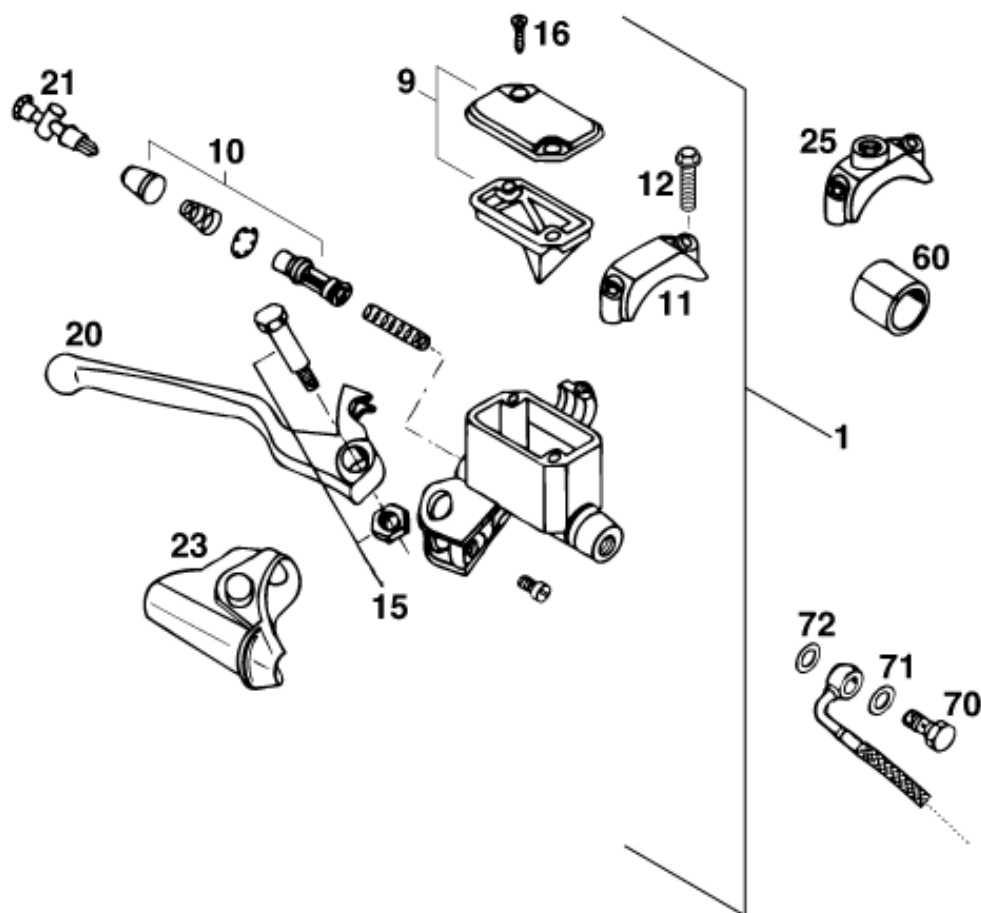

## BREMBO

Pos	Part Number	Description	Additional Text	Quantity
1	50213001044	HANDBRAKE CYLINDER BREMBO '		1.00
9	50213012000	COVER CPL.		1.00
10	50213050000	REPAIR KIT PISTON 11MM		1.00
11	54413011000	CLAMP BREMBO		1.00
12*	0015060253	HH COLLAR SCREW M 6X25 WS=8		2.00
15	50213015000	LEVER SCREW CPL.		1.00
16	0965050163	FLAT HEAD SCREW DIN0965-M 5X16		2.00
20	50213020000	HAND BRAKE LEVER LOOSE BREM'94		1.00
21	50213021000	ADJUSTING SCREW CPL.		1.00
23	50213023000	PROTECTION CAP BREMBO'94		1.00
25	58012040150	Clamp for mirror		1.00
60	50202010000	SPACER BUSHING 22X28X22PVC		1.00
70	50213025000	HOLLOW SCREW M10X1X19	FC, FE+FS (USA)	1.00
71	42013026000	CU-SEAL RING DIN7603-10X16X1,5		1.00
72	42013226000	CU-SEAL RING DIN7603-10X16X1		1.00
80	306054	BRAKE FLUID DOT 4.0	1/4 LITRE	0.00

\* = New part