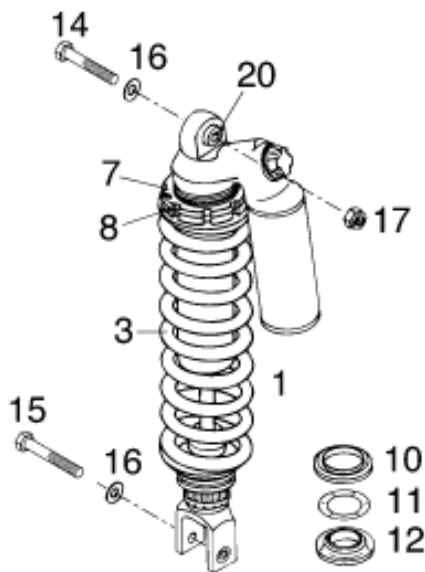

FEDER / SPRING / RESSORT

Weich / soft / douce

54-260

57-260

60-260

63-260

66-260

Hart / hard / dure

70-260

Pos	Part Number	Description	Additional Text	Quantity
1	0118U707			1.00
3	58304011054	SPRING WP 54-260		0.00
3	58304011057	SPRING WP 57-260		0.00
3	58304011060	* SPRING WP 60-260		0.00
3	58304011063	SPRING WP 63-260		0.00
3	58304011066	SPRING WP 66-260	400/640 LC4-E	1.00
3	58304011070	SPRING WP 70-260		0.00
7	54204109000	* COUNTER NUT		1.00
8	54204009000	ADJUSTING NUT		1.00
10	58304017000	RING FOR SHOCK ABSORBER		1.00
11	58304090000	O-RING 32 X 8		1.00
12	58304018000	% O-RING CARRIER 14MM HIGH		1.00
14	56503086000	SPECIAL SCREW M10X47 WS=17		1.00
15	56503093000	SPECIAL SCREW M10X55 WS=17		1.00
16	0125100003	washer DIN 125 A 10.5	ONLY FOR 640 DUKE	2.00
17	54310086100	SELF LOCKING NUT M10 CU WS=14		1.00
20	54204020100	BUSHING CPL. D=24MM B=24MM		1.00