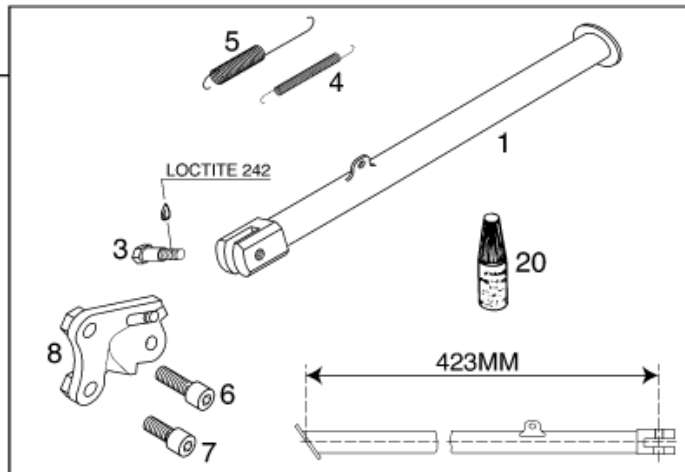

400/640 LC4-E

640 LC4-E
SUPER MOTO

400/640 LC4-E D,
640 LC4-E AUS

Pos	Part Number	Description	Additional Text	Quantity
1	5840302360090	*SIDE STAND SILVER M10 LC42000	400/640 LC4-E	1.00
3	58203027200	SCREW FOR SIDE STAND M10X26,7		1.00
4	58403030000	SIDE STAND SPRING D=7,7MM '97		1.00
5	51003021000	SIDESTAND SPRING LONG		1.00
6	0912100303	AH SCREW DIN0912-M10X30		1.00
7	0912100256	AH SCREW DIN0912-M10X25 10.9		1.00
8	58403026500	S.STAND BRACKET M10 LC4/S.M'99	BLACK	1.00
13	54310086200	Self locking nut M8 10.9		2.00
20	6899785	LOCTITE 243 BLUE 5 ML		1.00