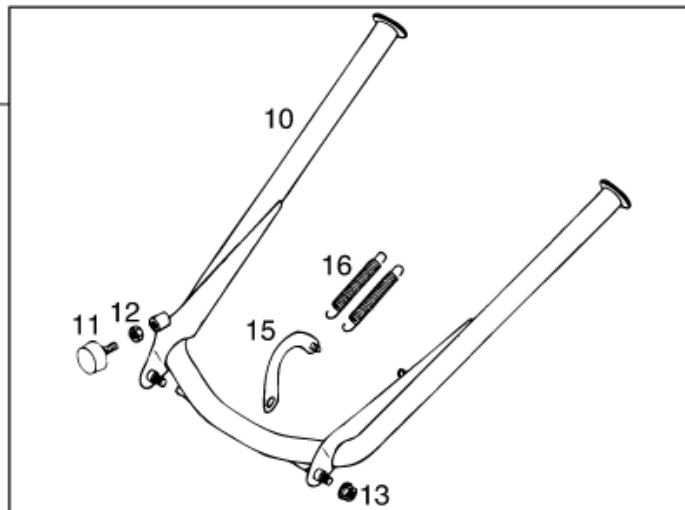

400/640 LC4-E

640 LC4-E
SUPER MOTO

400/640 LC4-E D,
640 LC4-E AUS

Pos	Part Number	Description	Additional Text	Quantity
1	5840302360090	*SIDE STAND SILVER M10 LC42000	400/640 LC4-E	1.00
3	58203027200	SCREW FOR SIDE STAND M10X26,7		1.00
4	58403030000	SIDE STAND SPRING D=7,7MM '97		1.00
5	51003021000	SIDESTAND SPRING LONG		1.00
6	0912100303	AH SCREW DIN0912-M10X30		1.00
7	0912100256	AH SCREW DIN0912-M10X25 10.9		1.00
8	58403026500	S.STAND BRACKET M10 LC4/S.M'99	BLACK	1.00
13	54310086200	Self locking nut M8 10.9		2.00
20	6899785	LOCTITE 243 BLUE 5 ML		1.00