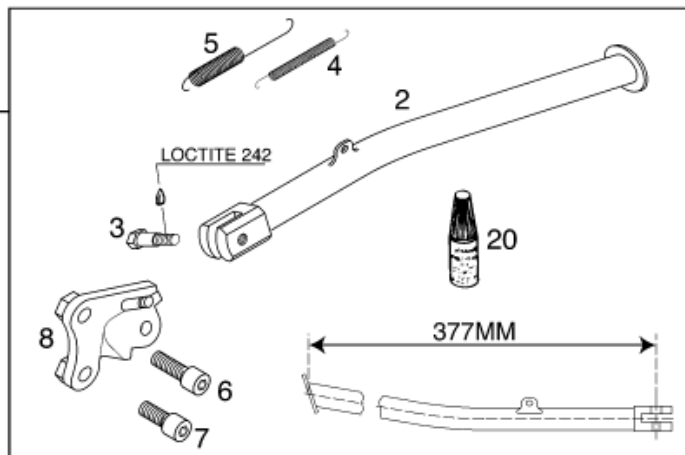

400/640 LC4-E

640 LC4-E
SUPER MOTO

400/640 LC4-E D,
640 LC4-E AUS

Pos	Part Number	Description	Additional Text	Quantity
1	5840302360090	*SIDE STAND SILVER M10 LC42000	400/640 LC4-E	1.00
3	58203027200	SCREW FOR SIDE STAND M10X26,7		1.00
4	58403030000	SIDE STAND SPRING D=7,7MM '97		1.00
5	51003021000	SIDESTAND SPRING LONG		1.00
6	0912100303	AH SCREW DIN0912-M10X30		1.00
7	0912100256	AH SCREW DIN0912-M10X25 10.9		1.00
8	58403026500	S.STAND BRACKET M10 LC4/S.M'99	BLACK	1.00
13	54310086200	Self locking nut M8 10.9		2.00
20	6899785	LOCTITE 243 BLUE 5 ML		1.00