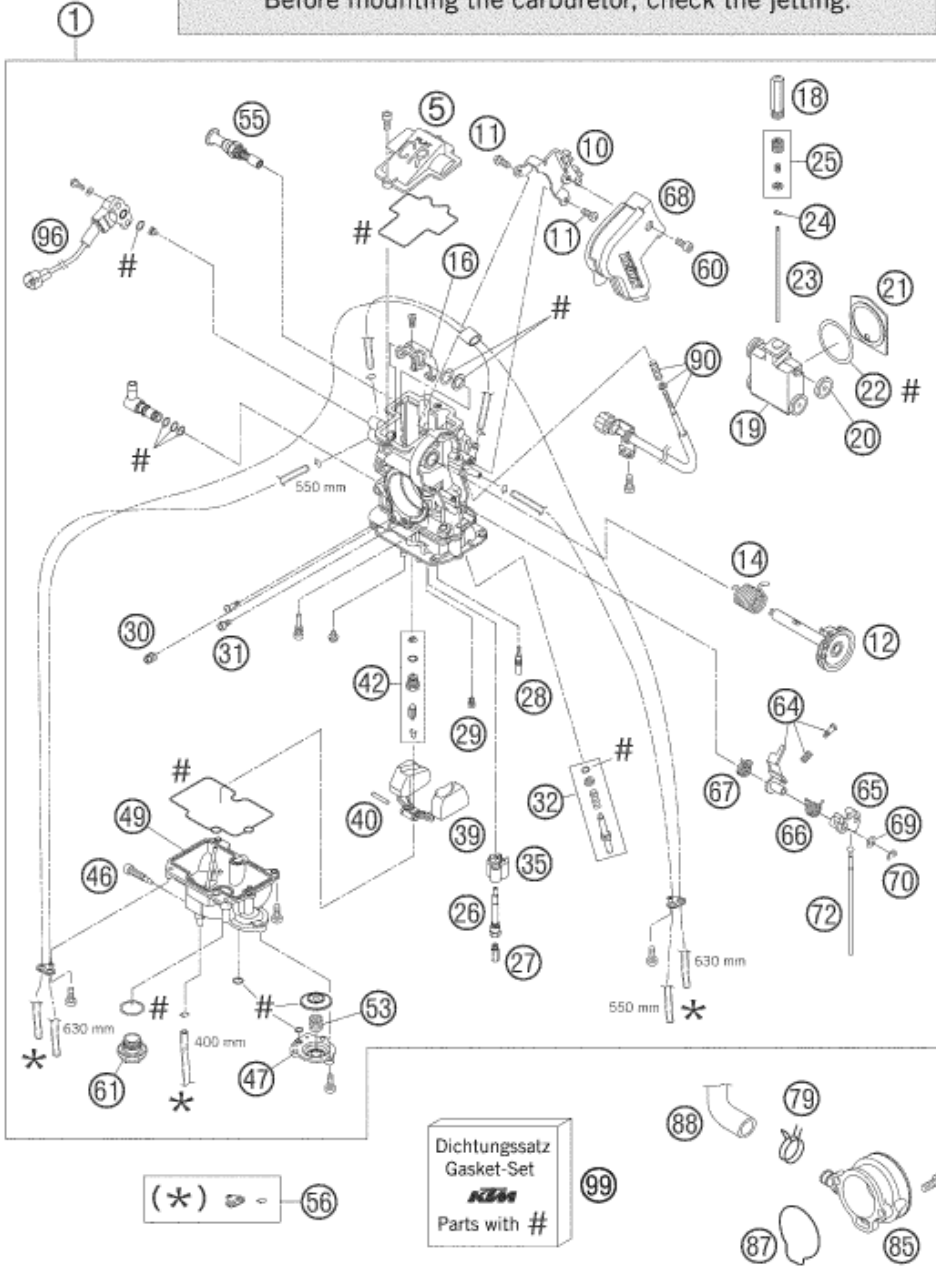

**ACHTUNG !!!**  
 Vor dem Einbau des Vergasers, Bedüsung kontrollieren.  
**CAUTION !!!**  
 Before mounting the carburetor, check the jetting.

Pos	Part Number	Description	Additional Text	Quantity
1	59031001200	CARBURETOR FCR-MX39 TPS 03	450/525 MXC, EXC	1.00
5	57331027000	CARBURETOR COVER 2002		1.00
10	57331080000	BRACKET PLATE FOR THR. CABLE		1.00
11	57331055000	SCREW M 5 X 8		2.00
12	57331046000	THROTTLE SHAFT CPL.		1.00
14	57331046050	COIL SPRING THROTTLE SHAFT		1.00
16	57331035051	LINK ARM THROTTLE VALVE CPL.		1.00
18	59031029010	SLIDE STOP 03	EU+AUS	1.00
19	57331035000	THROTTLE VALVE CPL.		1.00
20	59031035050	BUSHING THROTTLE VALVE		4.00

85	59031040200	INTAKE FUNNEL FCR/FCR-MX 02	SIDEWARDS OPEN	1.00
87	59031040010	O-RING FOR INTAKE FUNNEL		1.00
88	59031050100	ENGINE BREATHER TUBE 00		1.00
89	0912050123	AH SCREW DIN0912-M 5X12		2.00
90	57331025000	STOP SCREW CPL. FCR-MX		1.00
96	59031077100	TPS-SENSOR FCRMX 180MM 03-05	450/525 MXC, EXC	1.00
99	57331099000	GASKET SET FCR-MX KEIHIN		1.00