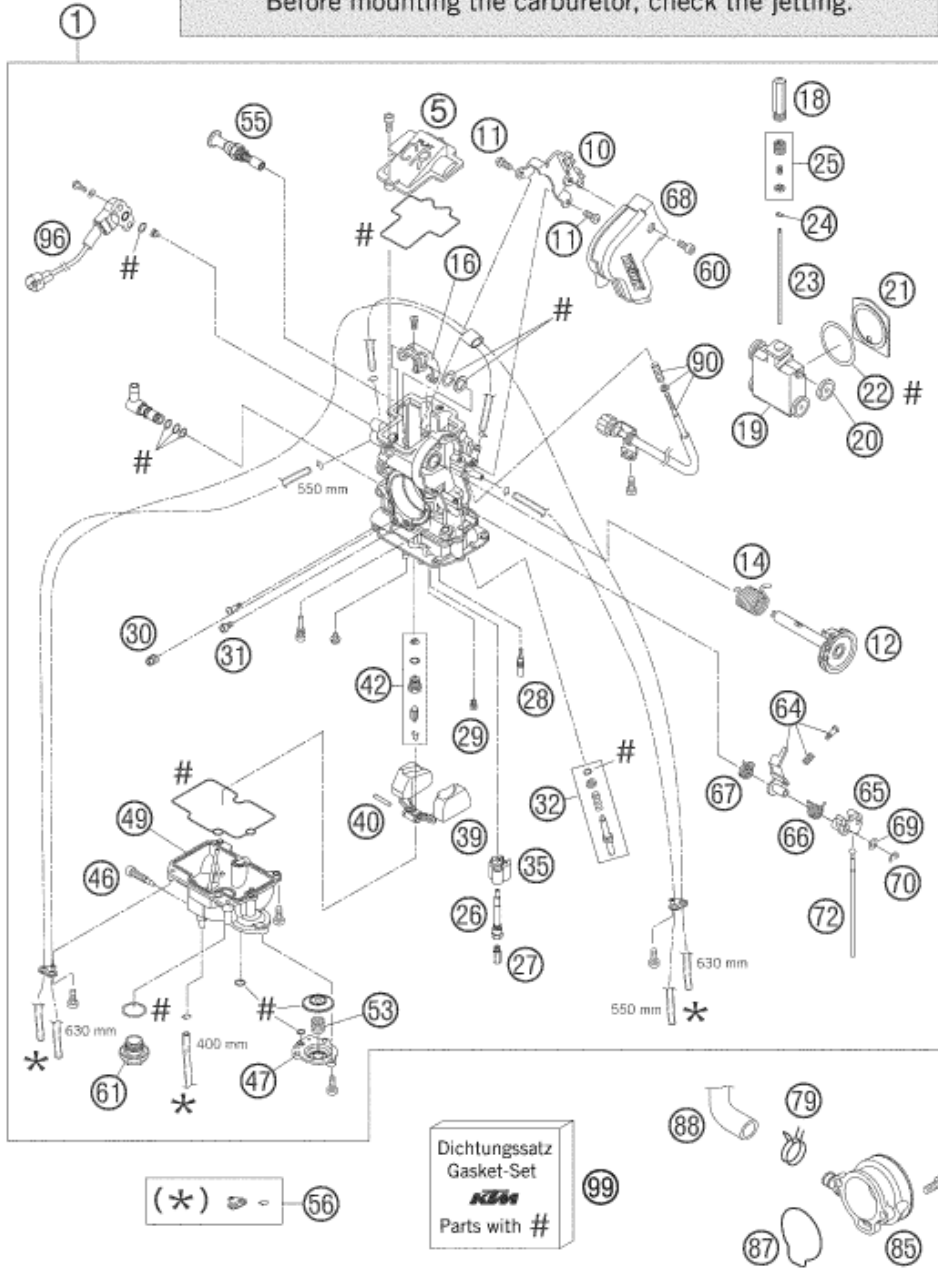

**ACHTUNG !!!**  
 Vor dem Einbau des Vergasers, Bedüsung kontrollieren.  
**CAUTION !!!**  
 Before mounting the carburetor, check the jetting.

Pos	Part Number	Description	Additional Text	Quantity
1	59031001200	CARBURETOR FCR-MX39 TPS 03	450/525 MXC, EXC	1.00
5	57331027000	CARBURETOR COVER 2002		1.00
10	57331080000	BRACKET PLATE FOR THR. CABLE		1.00
11	57331055000	SCREW M 5 X 8		2.00
12	57331046000	THROTTLE SHAFT CPL.		1.00
14	57331046050	COIL SPRING THROTTLE SHAFT		1.00
16	57331035051	LINK ARM THROTTLE VALVE CPL.		1.00
18	59031029010	SLIDE STOP 03	EU+AUS	1.00
19	57331035000	THROTTLE VALVE CPL.		1.00
20	59031035050	BUSHING THROTTLE VALVE		4.00

85	59031040200	INTAKE FUNNEL FCR/FCR-MX 02	SIDEWARDS OPEN	1.00
87	59031040010	O-RING FOR INTAKE FUNNEL		1.00
88	59031050100	ENGINE BREATHER TUBE 00		1.00
89	0912050123	AH SCREW DIN0912-M 5X12		2.00
90	57331025000	STOP SCREW CPL. FCR-MX		1.00
96	59031077100	TPS-SENSOR FCRMX 180MM 03-05	450/525 MXC, EXC	1.00
99	57331099000	GASKET SET FCR-MX KEIHIN		1.00