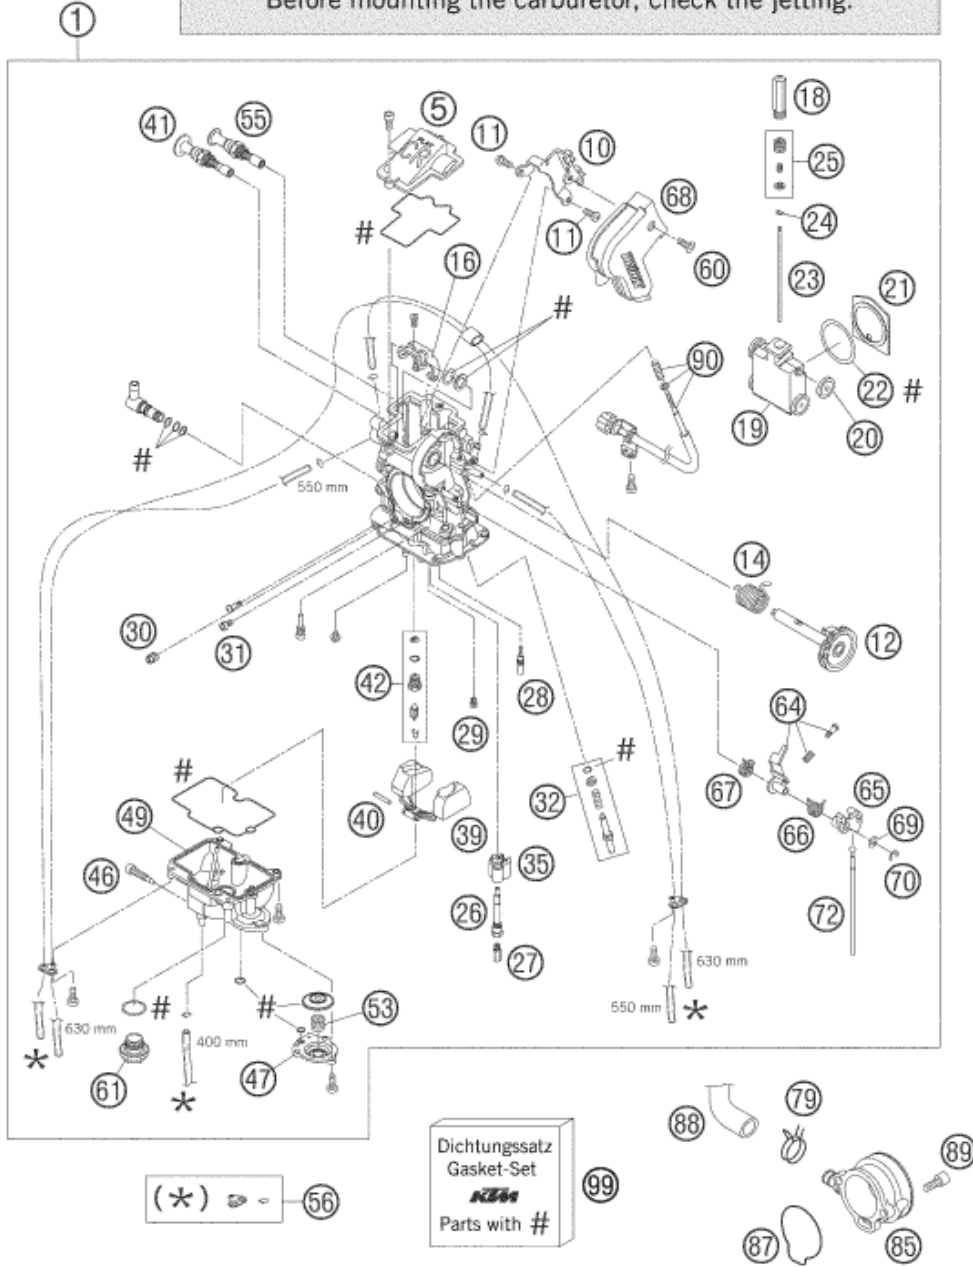

**ACHTUNG !!!**  
 Vor dem Einbau des Vergasers, Bedüsung kontrollieren.  
**CAUTION !!!**  
 Before mounting the carburetor, check the jetting.

Pos	Part Number	Description	Additional Text	Quantity
1	59431001000	CARBURETOR FCR-MX41 03	450 SMR	1.00
5	57331027000	CARBURETOR COVER 2002		1.00
10	57331080000	BRACKET PLATE FOR THR. CABLE		1.00
11	57331055000	SCREW M 5 X 8		2.00
12	57331046000	THROTTLE SHAFT CPL.		1.00
14	57331046050	COIL SPRING THROTTLE SHAFT		1.00
16	57331035051	LINK ARM THROTTLE VALVE CPL.		1.00
18	59031029010	SLIDE STOP 03	EU+AUS	1.00
19	57331035000	THROTTLE VALVE CPL.		1.00
20	59031035050	BUSHING THROTTLE VALVE		4.00

85	59031040100	INTAKE FUNNEL FCR/FCR-MX 2001	SIDEWARDS OPEN	1.00
85	59031040200	INTAKE FUNNEL FCR/FCR-MX 02	SIDEWARDS OPEN	1.00
87	59031040010	O-RING FOR INTAKE FUNNEL		1.00
88	59031050100	ENGINE BREATHER TUBE 00		1.00
89	0912050123	AH SCREW DIN0912-M 5X12		2.00
90	57331025000	STOP SCREW CPL. FCR-MX		1.00
99	57331099000	GASKET SET FCR-MX KEIHIN		1.00