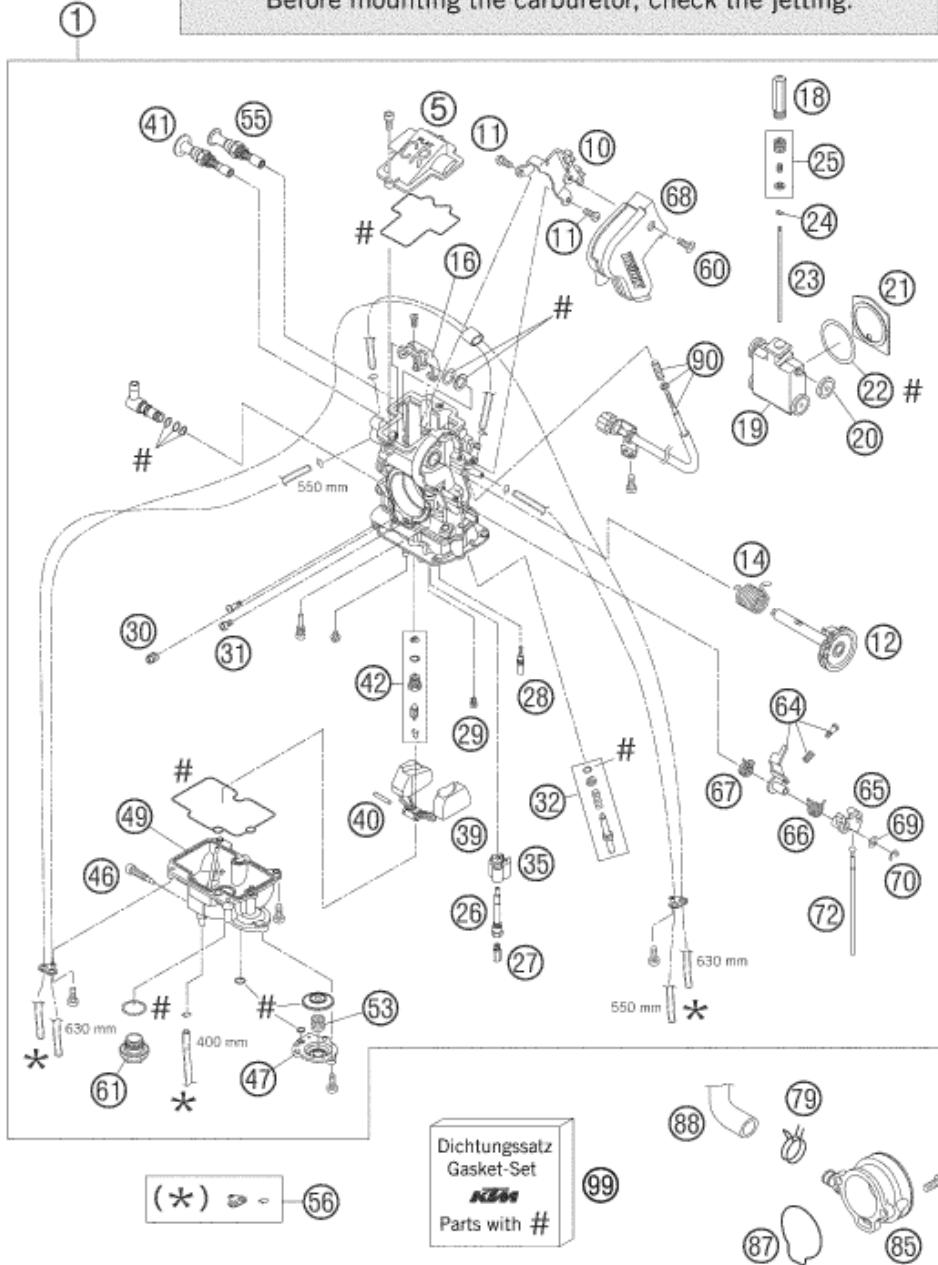

ACHTUNG !!!
 Vor dem Einbau des Vergasers, Bedüsung kontrollieren.
CAUTION !!!
 Before mounting the carburetor, check the jetting.

Pos	Part Number	Description	Additional Text	Quantity
1	59431001000	CARBURETOR FCR-MX41 03	450 SMR	1.00
5	57331027000	CARBURETOR COVER 2002		1.00
10	57331080000	BRACKET PLATE FOR THR. CABLE		1.00
11	57331055000	SCREW M 5 X 8		2.00
12	57331046000	THROTTLE SHAFT CPL.		1.00
14	57331046050	COIL SPRING THROTTLE SHAFT		1.00
16	57331035051	LINK ARM THROTTLE VALVE CPL.		1.00
18	59031029010	SLIDE STOP 03	EU+AUS	1.00
19	57331035000	THROTTLE VALVE CPL.		1.00
20	59031035050	BUSHING THROTTLE VALVE		4.00

85	59031040100	INTAKE FUNNEL FCR/FCR-MX 2001	SIDEWARDS OPEN	1.00
85	59031040200	INTAKE FUNNEL FCR/FCR-MX 02	SIDEWARDS OPEN	1.00
87	59031040010	O-RING FOR INTAKE FUNNEL		1.00
88	59031050100	ENGINE BREATHER TUBE 00		1.00
89	0912050123	AH SCREW DIN0912-M 5X12		2.00
90	57331025000	STOP SCREW CPL. FCR-MX		1.00
99	57331099000	GASKET SET FCR-MX KEIHIN		1.00