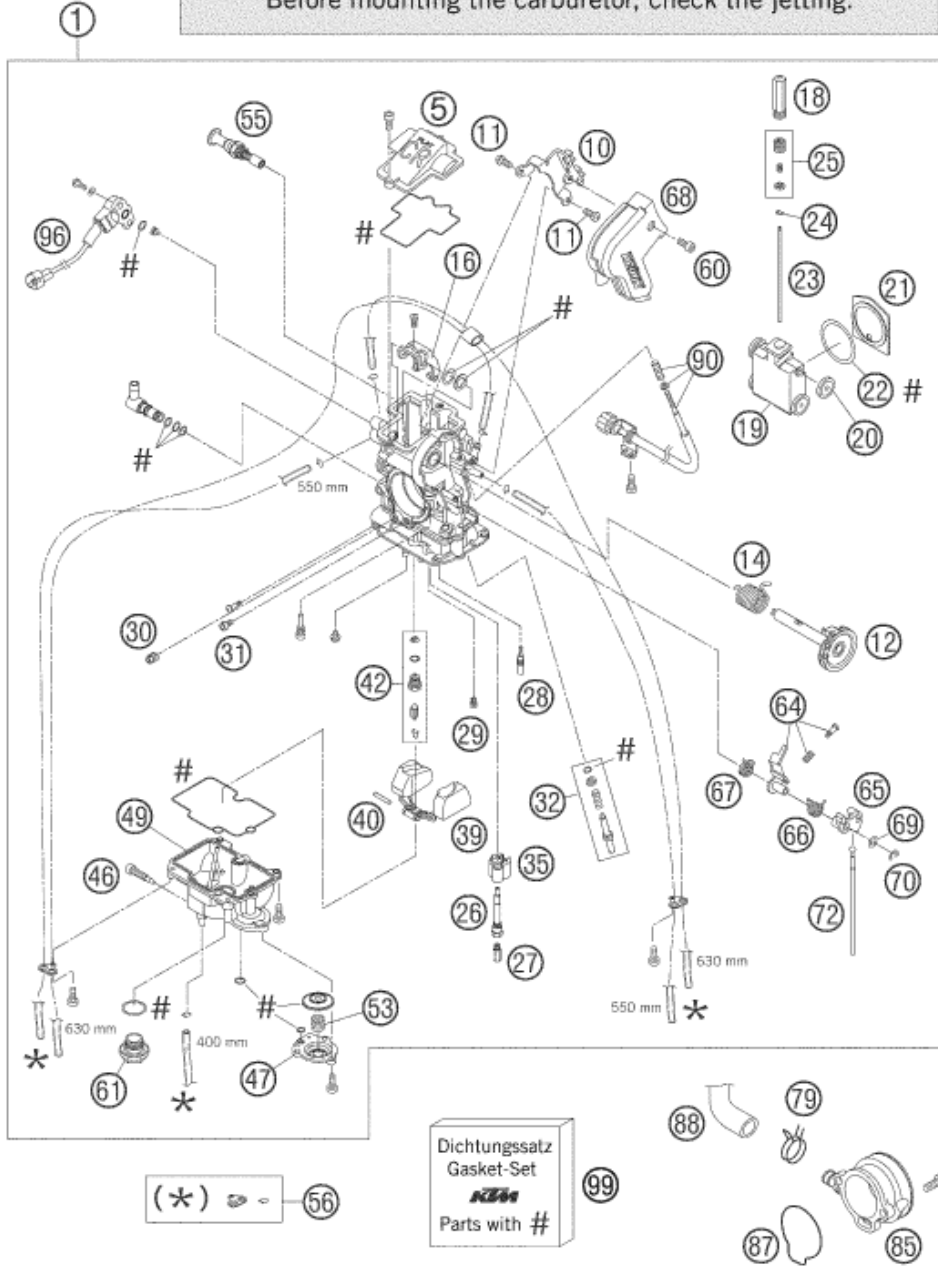

ACHTUNG !!!
 Vor dem Einbau des Vergasers, Bedüsung kontrollieren.
CAUTION !!!
 Before mounting the carburetor, check the jetting.

Pos	Part Number	Description	Additional Text	Quantity
1	59031001200	CARBURETOR FCR-MX39 TPS 03	450/525 MXC, EXC	1.00
5	57331027000	CARBURETOR COVER 2002		1.00
10	57331080000	BRACKET PLATE FOR THR. CABLE		1.00
11	57331055000	SCREW M 5 X 8		2.00
12	57331046000	THROTTLE SHAFT CPL.		1.00
14	57331046050	COIL SPRING THROTTLE SHAFT		1.00
16	57331035051	LINK ARM THROTTLE VALVE CPL.		1.00
18	59031029010	SLIDE STOP 03	EU+AUS	1.00
19	57331035000	THROTTLE VALVE CPL.		1.00
20	59031035050	BUSHING THROTTLE VALVE		4.00

85	59031040200	INTAKE FUNNEL FCR/FCR-MX 02	SIDEWARDS OPEN	1.00
87	59031040010	O-RING FOR INTAKE FUNNEL		1.00
88	59031050100	ENGINE BREATHER TUBE 00		1.00
89	0912050123	AH SCREW DIN0912-M 5X12		2.00
90	57331025000	STOP SCREW CPL. FCR-MX		1.00
96	59031077100	TPS-SENSOR FCRMX 180MM 03-05	450/525 MXC, EXC	1.00
99	57331099000	GASKET SET FCR-MX KEIHIN		1.00