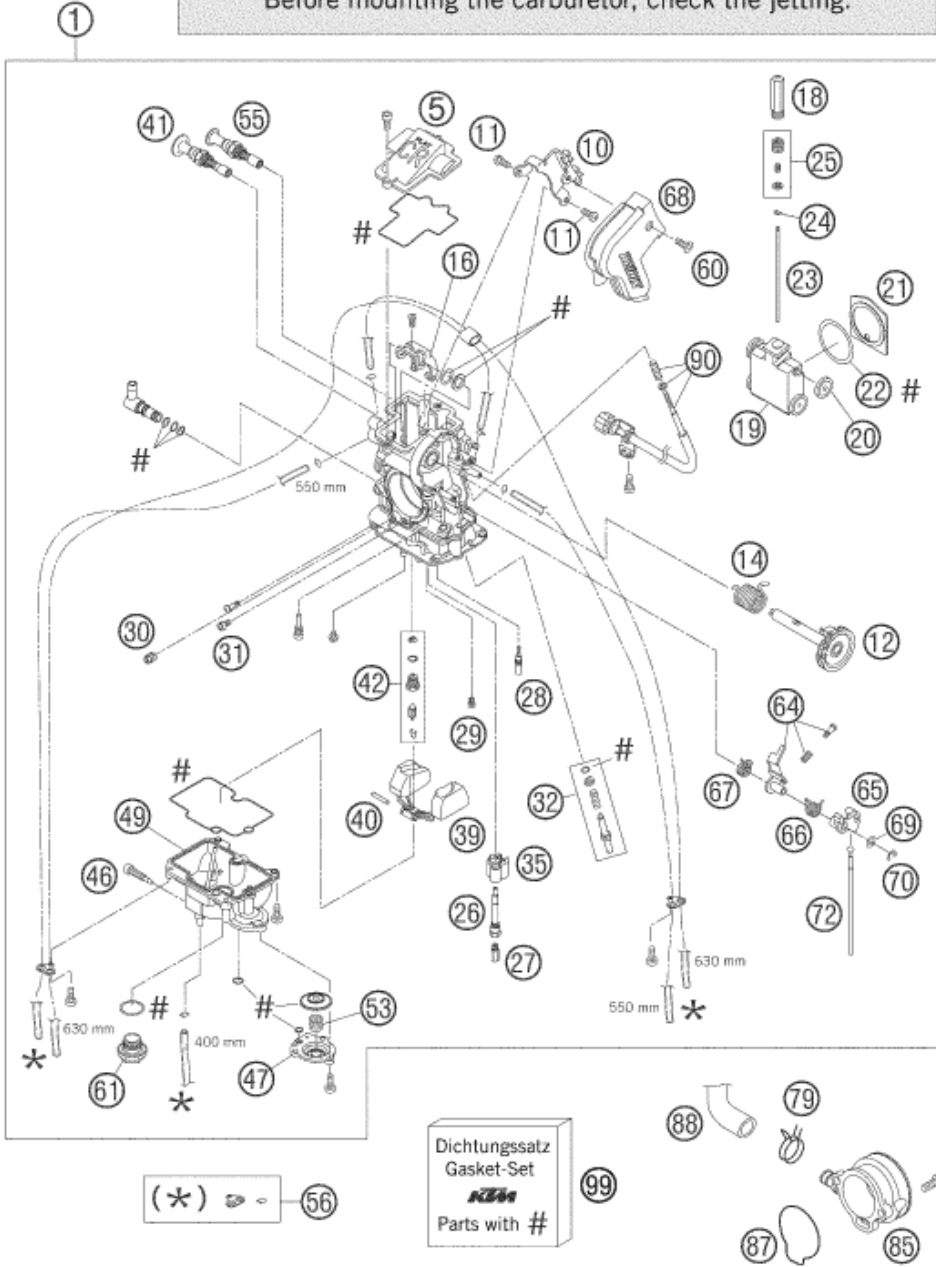

ACHTUNG !!!
 Vor dem Einbau des Vergasers, Bedüsung kontrollieren.
CAUTION !!!
 Before mounting the carburetor, check the jetting.

Pos	Part Number	Description	Additional Text	Quantity
1	59431001000	CARBURETOR FCR-MX41 03	450 SMR	1.00
5	57331027000	CARBURETOR COVER 2002		1.00
10	57331080000	BRACKET PLATE FOR THR. CABLE		1.00
11	57331055000	SCREW M 5 X 8		2.00
12	57331046000	THROTTLE SHAFT CPL.		1.00
14	57331046050	COIL SPRING THROTTLE SHAFT		1.00
16	57331035051	LINK ARM THROTTLE VALVE CPL.		1.00
18	59031029010	SLIDE STOP 03	EU+AUS	1.00
19	57331035000	THROTTLE VALVE CPL.		1.00
20	59031035050	BUSHING THROTTLE VALVE		4.00

85	59031040200	INTAKE FUNNEL FCR/FCR-MX 02	SIDEWARDS OPEN	1.00
87	59031040010	O-RING FOR INTAKE FUNNEL		1.00
88	59031050100	ENGINE BREATHER TUBE 00		1.00
89	0912050123	AH SCREW DIN0912-M 5X12		2.00
90	57331025000	STOP SCREW CPL. FCR-MX		1.00
99	57331099000	GASKET SET FCR-MX KEIHIN		1.00