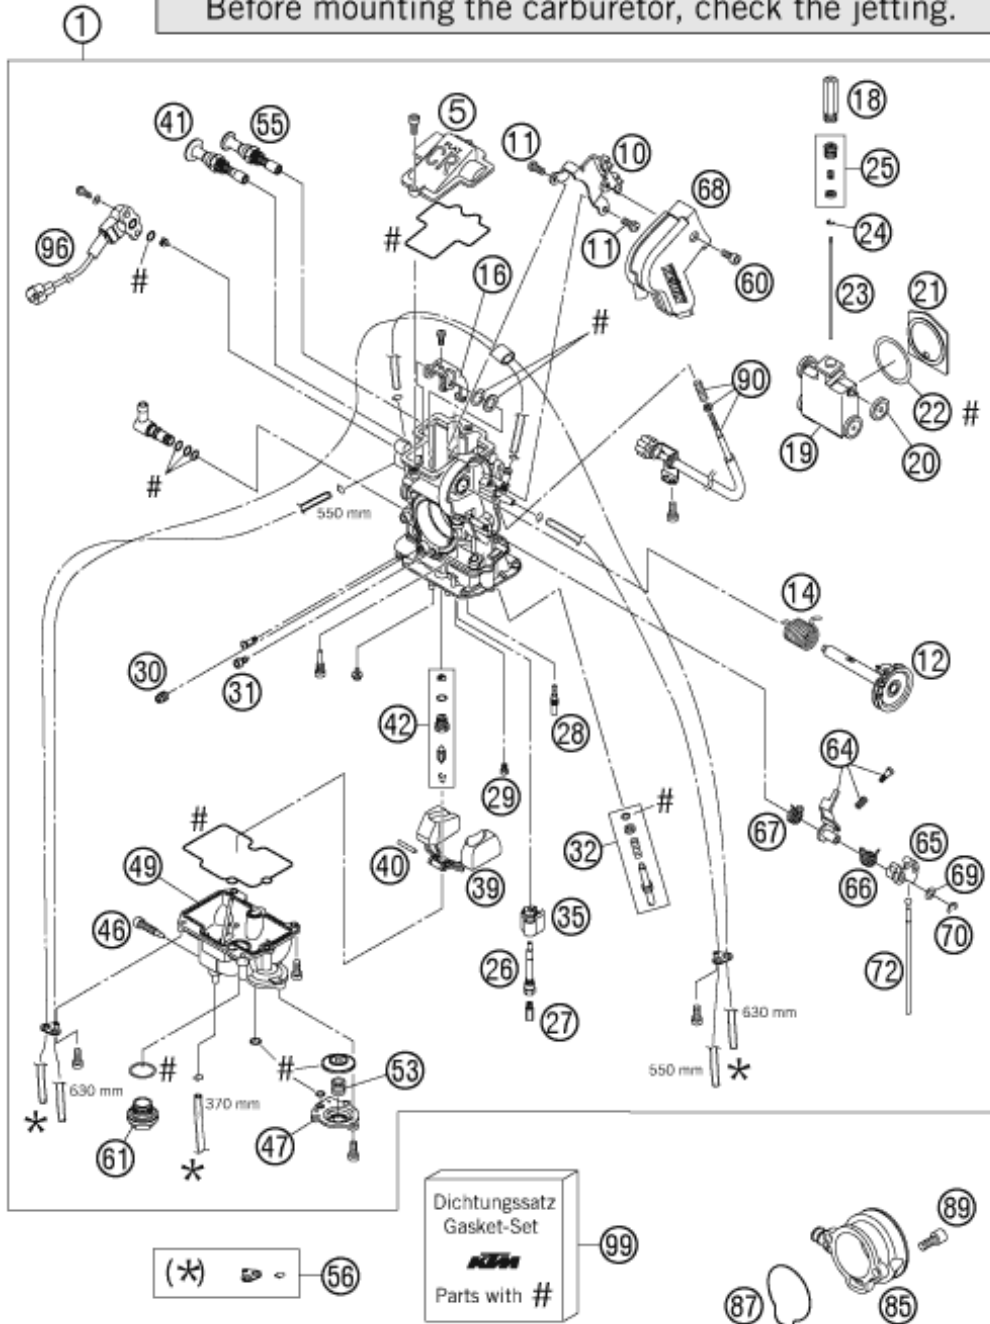

ACHTUNG !!!
 Vor dem Einbau des Vergasers, Bedüsung kontrollieren.
CAUTION !!!
 Before mounting the carburetor, check the jetting.

| Pos | Part Number | Description | Additional Text | Quantity |
|-----|-------------|--------------------------------|-----------------|----------|
| 1 | 58331001100 | CARBURETOR KEIHIN FCR-41 MX 03 | | 1.00 |
| 5 | 57331027000 | CARBURETOR COVER 2002 | | 1.00 |
| 10 | 57331080000 | BRACKET PLATE FOR THR. CABLE | | 1.00 |
| 11 | 57331055000 | SCREW M 5 X 8 | | 2.00 |
| 12 | 57331046000 | THROTTLE SHAFT CPL. | | 1.00 |
| 14 | 57331046050 | COIL SPRING THROTTLE SHAFT | | 1.00 |
| 16 | 57331035051 | LINK ARM THROTTLE VALVE CPL. | | 1.00 |
| 18 | 58331029014 | SLIDE STOP L=34,5MM 03 | | 1.00 |
| 19 | 57331035000 | THROTTLE VALVE CPL. | | 1.00 |

| | | | | |
|----|-------------|------------------------------|----------------|------|
| 69 | 57331087000 | WASHER LINK LEVER | | 1.00 |
| 70 | 57331084000 | E-CLIP | | 1.00 |
| 72 | 57331061000 | ROD ACCELERATOR PUMP | | 1.00 |
| 85 | 59031040200 | INTAKE FUNNEL FCR/FCR-MX 02 | SIDEWARDS OPEN | 1.00 |
| 87 | 59031040010 | O-RING FOR INTAKE FUNNEL | | 1.00 |
| 89 | 0912050123 | AH SCREW DIN0912-M 5X12 | | 2.00 |
| 90 | 57331025000 | STOP SCREW CPL. FCR-MX | | 1.00 |
| 96 | 58331077000 | TPS-SENSOR FCRMX 220MM 03-05 | | 1.00 |
| 99 | 57331099000 | GASKET SET FCR-MX KEIHIN | | 1.00 |