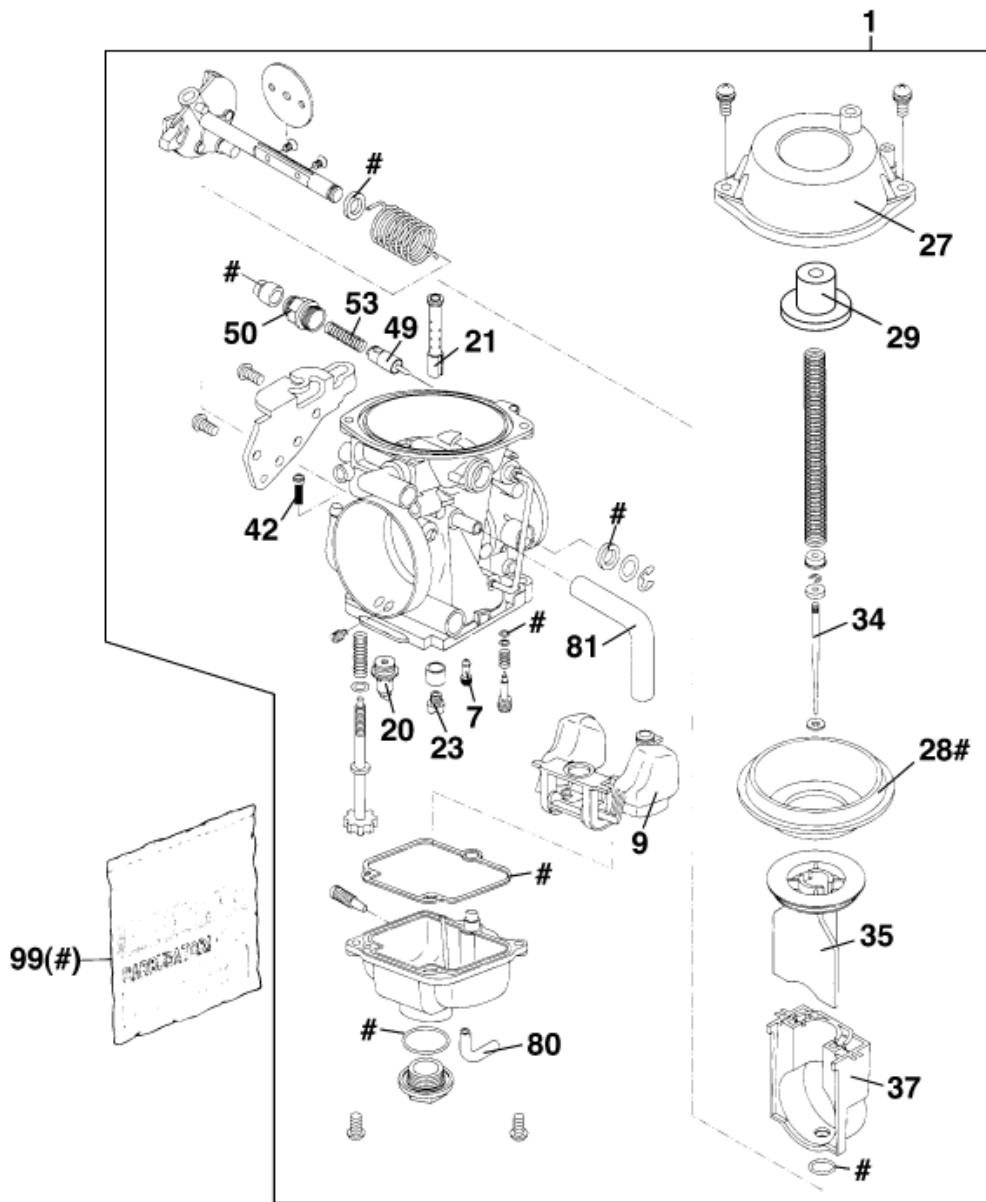

ACHTUNG !!!
 Vor dem Einbau des Vergasers, Bedüsung kontrollieren.
CAUTION !!!
 Before mounting the carburetor, check the jetting.

| Pos | Part Number | Description | Additional Text | Quantity |
|-----|-------------|-------------------------------|-----------------|----------|
| 1 | 58431001400 | CARBURETOR MIKUNI BST40-22598 | | 1.00 |
| 7 | 58431007045 | IDLING JET 45 | | 1.00 |
| 9 | 58431009000 | FLOAT 6,1 GRAMM MIKUNI | | 1.00 |
| 20 | 58431020000 | NEEDLE VALVE 2,8MM | | 1.00 |
| 21 | 58431021689 | NEEDLE JET 689 X-6 | | 1.00 |
| 23 | 58431023140 | MAIN JET 140 | | 0.00 |
| 23 | 58431023142 | MAIN JET 142,5 | | 1.00 |
| 23 | 58431023145 | MAIN JET 145 | | 0.00 |
| 27 | 58431027000 | DIAPHRAGM COVER MIKUNI | | 1.00 |
| 28 | 58431028000 | DIAPHRAGM FOR THROTTLE VALVE | | 1.00 |

| | | | | |
|----|-------------|--------------------------------|-------------------|------|
| 29 | 58331029017 | SLIDE STOP L=17MM MIKUNI | | 0.00 |
| 34 | 584310346G5 | JET NEEDLE 6G5 | | 1.00 |
| 35 | 58431035000 | THROTTLE VALVE "1" | | 1.00 |
| 37 | 58431037000 | THROTTLE VALVE GUIDE PLASTIC | | 1.00 |
| 42 | 58431042000 | FUEL SCREEN MIKUNI | | 1.00 |
| 49 | 58431049000 | STARTING PISTON MIKUNI | | 1.00 |
| 50 | 58431050000 | SCREW M12 STARTSYSTEMN | | 1.00 |
| 53 | 58431053000 | SPRING 22,5MM FOR START.PISTON | | 1.00 |
| 80 | 52031137001 | PVC-HOSE 3X5MM | | 0.00 |
| 81 | 54435024001 | HOSE ID 7,5 PER METER | FOR 12 LITER TANK | 0.00 |
| 99 | 58431099000 | GASKET SET MIKUNI BST40-225 | | 1.00 |