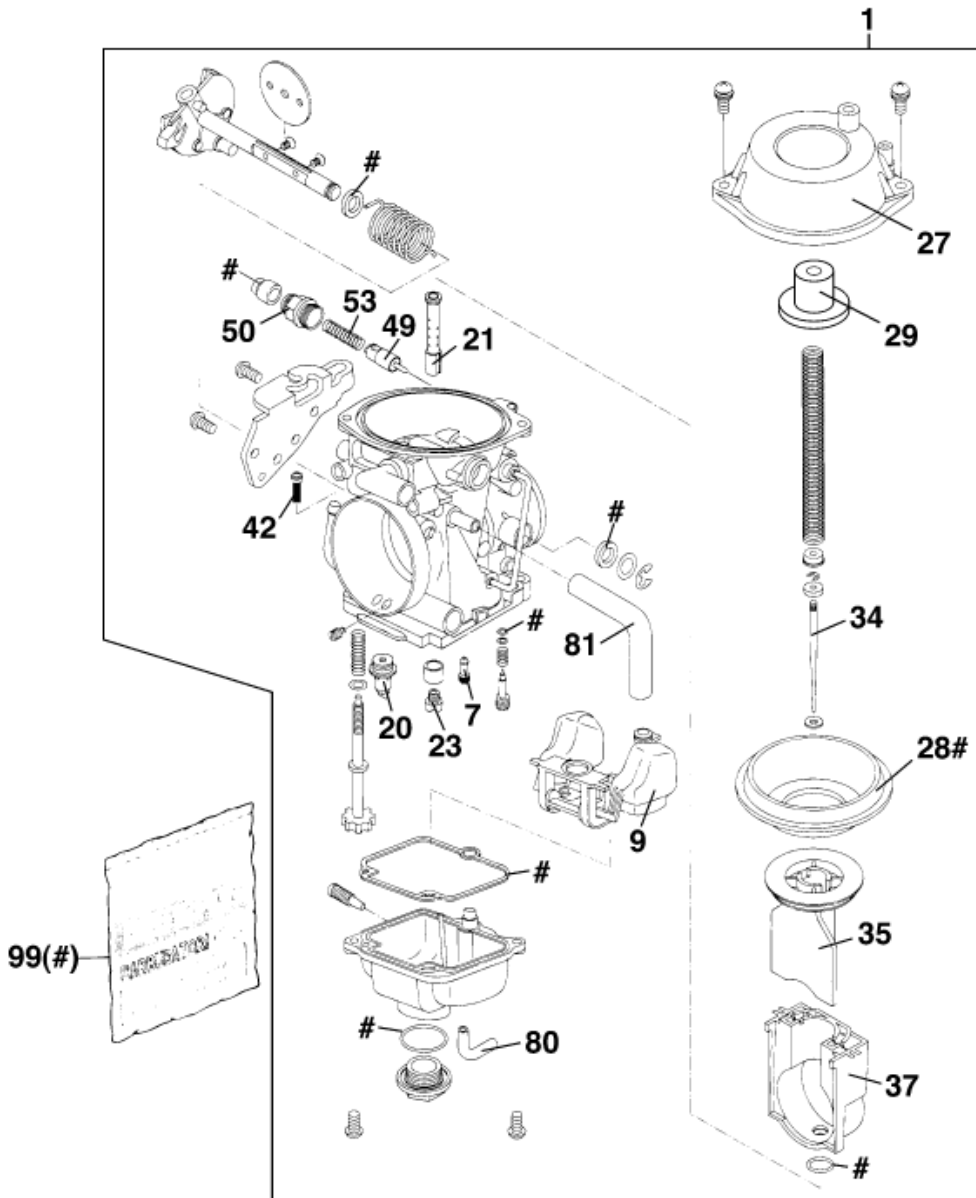

ACHTUNG !!!
 Vor dem Einbau des Vergasers, Bedüsung kontrollieren.
CAUTION !!!
 Before mounting the carburetor, check the jetting.

| Pos | Part Number | Description | Additional Text | Quantity |
|-----|-------------|-------------------------------|-----------------|----------|
| 1 | 58431001400 | CARBURETOR MIKUNI BST40-22598 | | 1.00 |
| 7 | 58431007045 | IDLING JET 45 | | 1.00 |
| 9 | 58431009000 | FLOAT 6,1 GRAMM MIKUNI | | 1.00 |
| 20 | 58431020000 | NEEDLE VALVE 2,8MM | | 1.00 |
| 21 | 58431021689 | NEEDLE JET 689 X-6 | | 1.00 |
| 23 | 58431023140 | MAIN JET 140 | | 0.00 |
| 23 | 58431023142 | MAIN JET 142,5 | | 1.00 |
| 23 | 58431023145 | MAIN JET 145 | | 0.00 |
| 27 | 58431027000 | DIAPHRAGM COVER MIKUNI | | 1.00 |
| 28 | 58431028000 | DIAPHRAGM FOR THROTTLE VALVE | | 1.00 |

| | | | | |
|----|-------------|--------------------------------|-------------------|------|
| 29 | 58331029017 | SLIDE STOP L=17MM MIKUNI | | 0.00 |
| 34 | 584310346G5 | JET NEEDLE 6G5 | | 1.00 |
| 35 | 58431035000 | THROTTLE VALVE "1" | | 1.00 |
| 37 | 58431037000 | THROTTLE VALVE GUIDE PLASTIC | | 1.00 |
| 42 | 58431042000 | FUEL SCREEN MIKUNI | | 1.00 |
| 49 | 58431049000 | STARTING PISTON MIKUNI | | 1.00 |
| 50 | 58431050000 | SCREW M12 STARTSYSTEMN | | 1.00 |
| 53 | 58431053000 | SPRING 22,5MM FOR START.PISTON | | 1.00 |
| 80 | 52031137001 | PVC-HOSE 3X5MM | | 0.00 |
| 81 | 54435024001 | HOSE ID 7,5 PER METER | FOR 12 LITER TANK | 0.00 |
| 99 | 58431099000 | GASKET SET MIKUNI BST40-225 | | 1.00 |