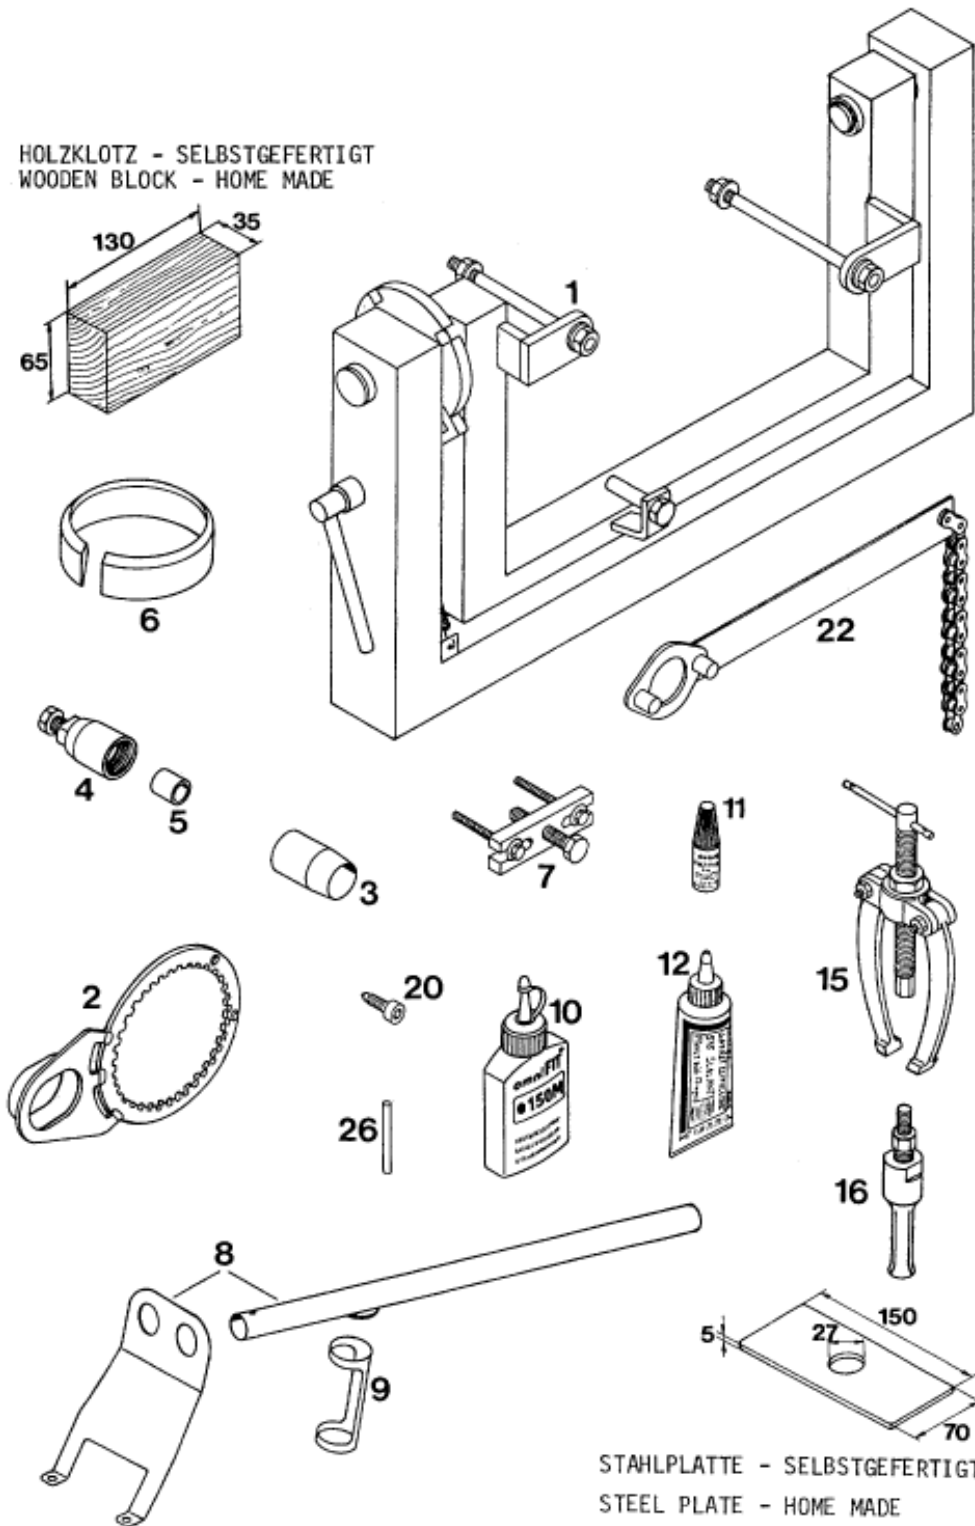

HOLZKLOTZ - SELBSTGEFERTIGT  
 WOODEN BLOCK - HOME MADE

STAHLPLATTE - SELBSTGEFERTIGT  
 STEEL PLATE - HOME MADE

Pos	Part Number	Description	Additional Text	Quantity
1	56012001000	ASSY SUPPORT (WITHOUT HOLDER)		1.00
2	58012003000	CLUTCH HOLDER D=153MM		1.00
3	58012005025	MOUNTING SLEEVE D=25MM	FOR CRANKSHAFT SEAL L/S	1.00
4	58012009000	FLYWHEEL EXTRACTOR	660 SMS	1.00
5	51012016000	PROTECTION CAP CRANKSHAFT M12		1.00
6	58012015089	PISTON RING COMPRESSOR D=89MM	350/400 LC4	1.00
6	58012015090	PISTON RING COMPRESSOR D=90MM		1.00

6	58012015095	PISTON RING COMPRESSOR D=95MM		1.00
6	58012015100	PISTON RING COMPRESSOR D=100MM		1.00
6	58012015101	PISTON RING COMPRESSOR D=101MM	620/640 LC4	1.00
7	58012021000	EXTRACTOR		1.00
8	58012019000	VALVE INSTALLATION KIT		1.00
9	6276470	PUSH INSERT		1.00
10	309043	* OMNIFIT 150 M		0.00
11	6899785	LOCTITE 243 BLUE 5 ML		0.00
12	6899784	* LOCTITE RED		0.00
15	15112017000	BUSHING EXTRACTOR		1.00
16	15112018000	INTERN.BEAR.PULLER 12-16 MM		1.00
16	15112018100	INTERN.BEAR.PULLER 18-23 MM		1.00
20	58030080000	LOCATING SCREW M8 L=23	450/525 MXC, EXC	1.00
22	51012012000	HOLDING SPANNER FOR SPROCKET		1.00
26	58029026007	LIMIT PLUG GAUGE F.VALVE GUIDE	D=7,05MM	1.00