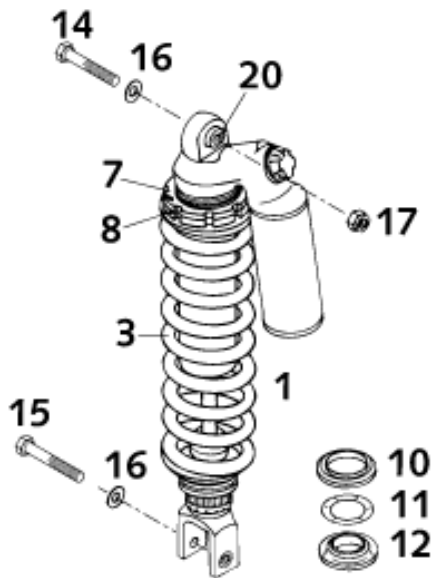

FEDER / SPRING / RESSORT

Weich / soft / douce

54-260

57-260

60-260

63-260

66-260

70-260

75-260

Hart / hard / dure

Pos	Part Number	Description	Additional Text	Quantity
1*	0118V710	MONOSHOCK WP LC4 2001	400/640 LC4-E	1.00
1*	0118V720	SHOCK ABSORBER WP SUPERM. 2001	640 LC4-E SUPERMOTO	1.00
3	58304011054	SPRING WP 54-260		0.00
3	58304011057	SPRING WP 57-260		0.00
3	58304011060	* SPRING WP 60-260		0.00
3	58304011063	SPRING WP 63-260		0.00
3	58304011066	SPRING WP 66-260	400/640 LC4-E	1.00
3	58304011070	SPRING WP 70-260		0.00
3*	58304011075	SPRING WP 75-260	640 LC4-E SUPERMOTO	1.00
7	54204109000	* COUNTER NUT		1.00
8	54204009000	ADJUSTING NUT		1.00
10	58304017000	RING FOR SHOCK ABSORBER		1.00
11	58304090000	O-RING 32 X 8		1.00
12	58304018000	% O-RING CARRIER 14MM HIGH		1.00
14	56503086000	SPECIAL SCREW M10X47 WS=17		1.00
15	56503093000	SPECIAL SCREW M10X55 WS=17		1.00
16	0125100003	washer DIN 125 A 10.5	ONLY FOR 640 DUKE	2.00
17	54310086100	SELF LOCKING NUT M10 CU WS=14		1.00
20	54204020100	BUSHING CPL. D=24MM B=24MM		1.00

* = New part