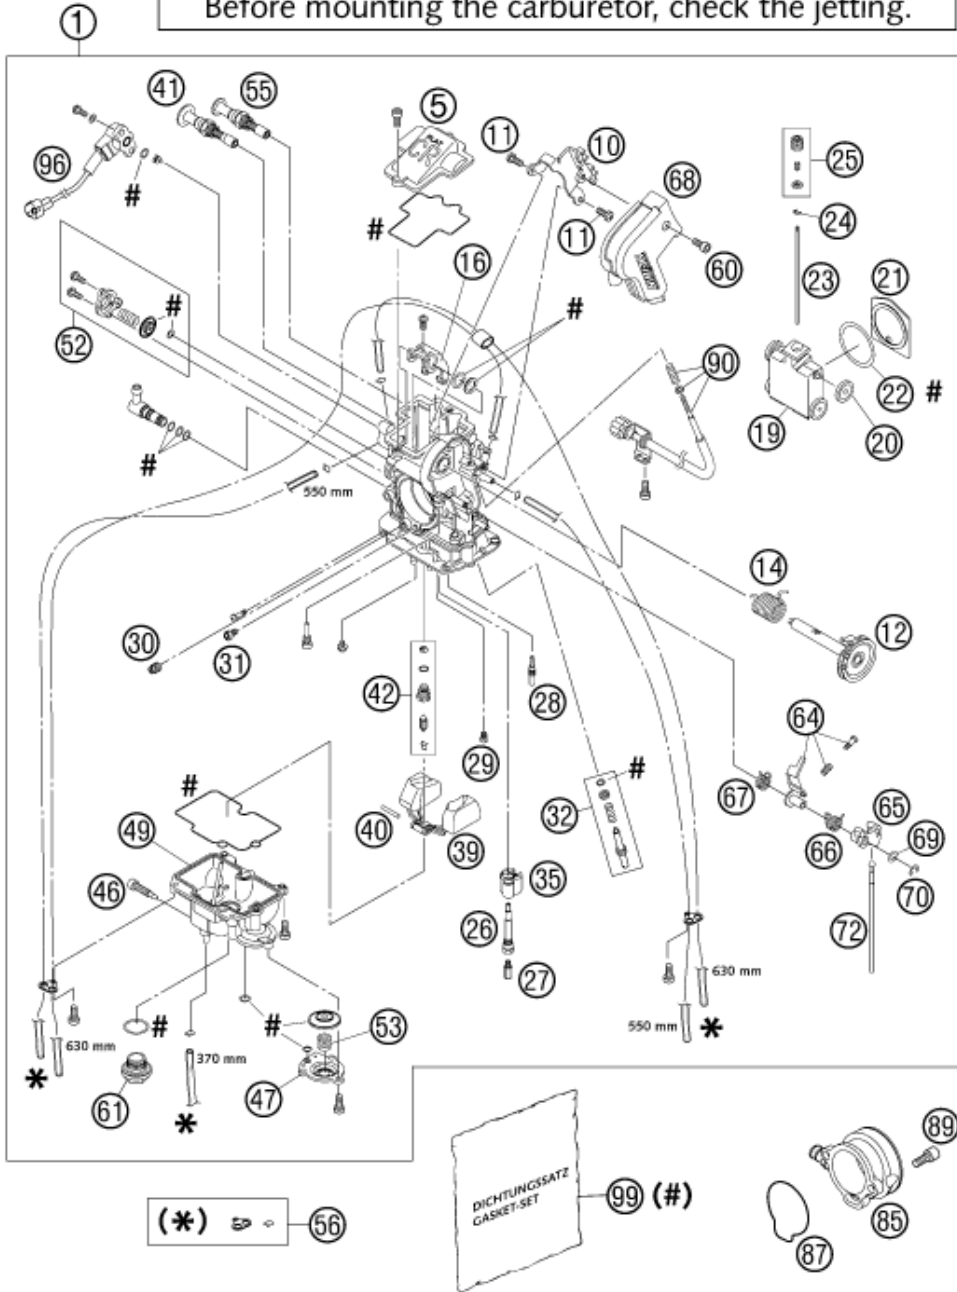

ACHTUNG !!!
 Vor dem Einbau des Vergasers, Bedüsung kontrollieren.
CAUTION !!!
 Before mounting the carburetor, check the jetting.

Pos	Part Number	Description	Additional Text	Quantity
1	57331001000	CARBURETOR KEIHIN FCR-41 MX 02		1.00
5	57331027000	CARBURETOR COVER 2002		1.00
10	57331080000	BRACKET PLATE FOR THR. CABLE		1.00
11	57331055000	SCREW M 5 X 8		2.00
12	57331046000	THROTTLE SHAFT CPL.		1.00
14	57331046050	COIL SPRING THROTTLE SHAFT		1.00
16	57331035051	LINK ARM THROTTLE VALVE CPL.		1.00
19	57331035000	THROTTLE VALVE CPL.		1.00
20	59031035050	BUSHING THROTTLE VALVE		4.00

89	0912050123	AH SCREW DIN0912-M 5X12		2.00
90	57331025000	STOP SCREW CPL. FCR-MX		1.00
96	57331077000	TPS-SENSOR FCRMX 140MM 2002		1.00
99	57331099000	GASKET SET FCR-MX KEIHIN		1.00

* = New part