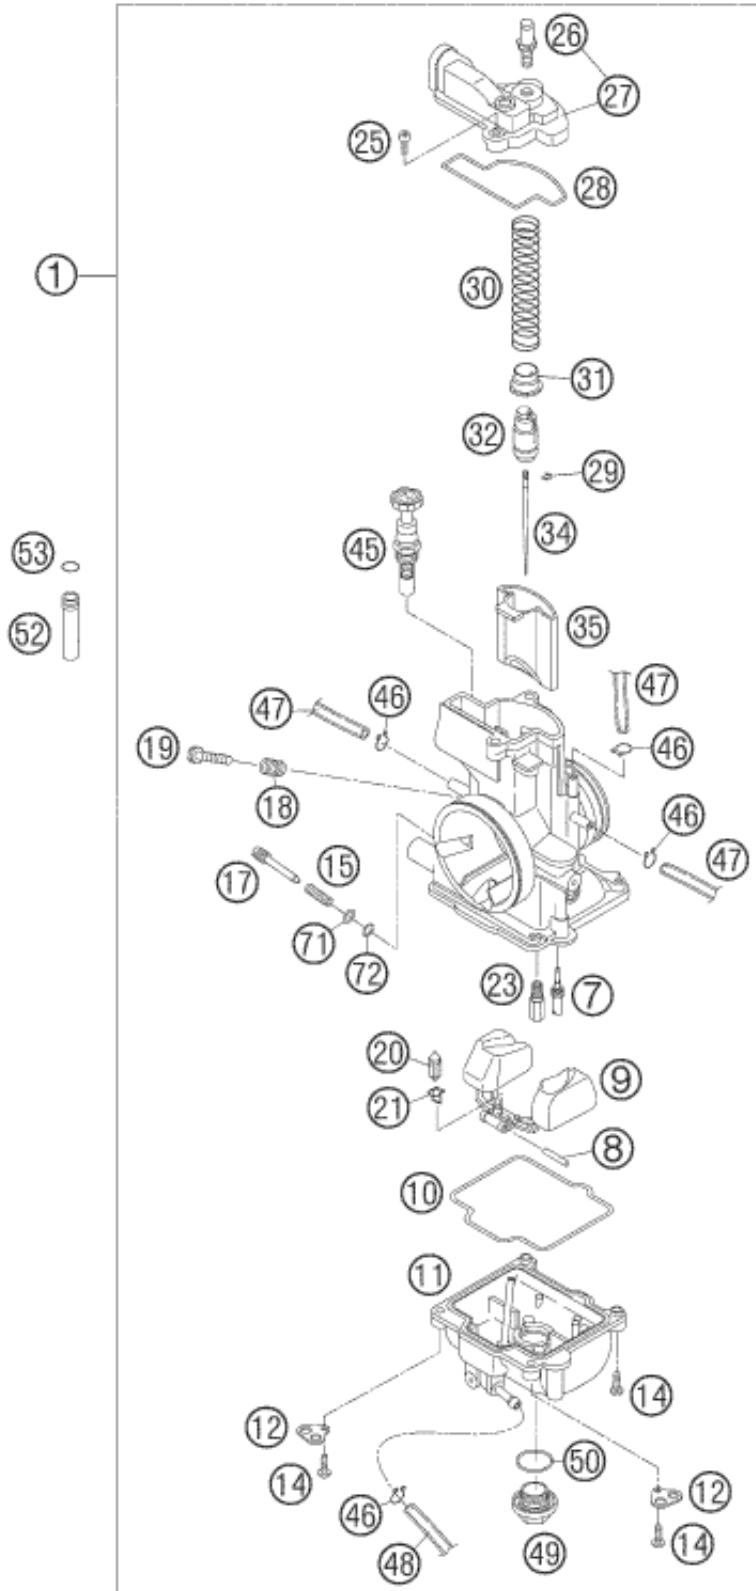

ACHTUNG !!!
Vor dem Einbau des Vergasers, Bedüsung kontrollieren.
CAUTION !!!
Before mounting the carburetor, check the jetting.

Pos	Part Number	Description	Additional Text	Quantity