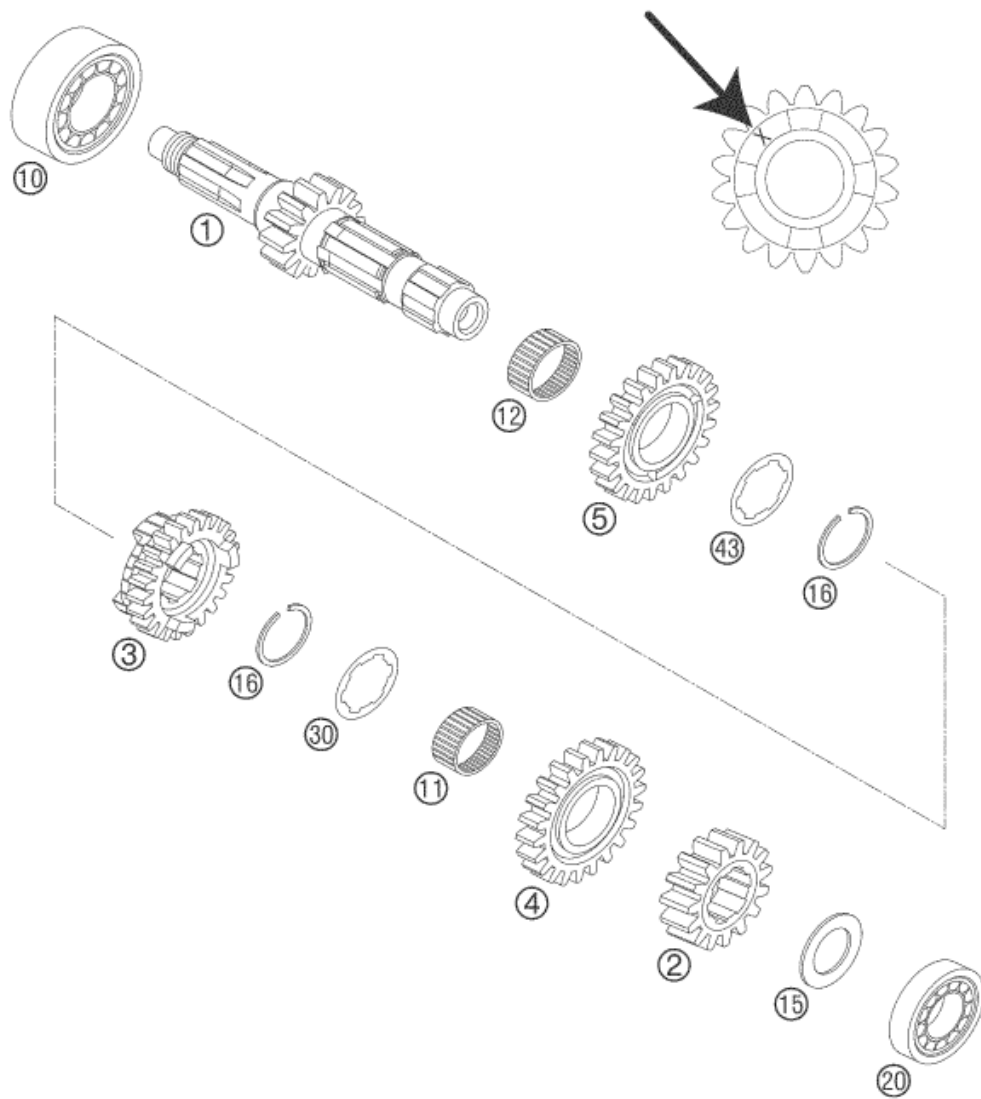

ACHTUNG !!!
 Bei Bestellung von Getrieberädern, Markierung beachten.
CAUTION !!!
 When ordering transmission gears, check marking.

Pos	Part Number	Description	Additional Text	Quantity
1	54833001000	MAIN SHAFT 14-T "1S14"		1.00
2	54833002100	SOLID GEAR 2ND G. 16-T "2S16'		1.00
3	54833003000	SLIDING GEAR 3RD G. 18-T "3S18		1.00
4	54833004000	IDLER GEAR 4TH G. 21-T "4S21'		1.00
5	54833005000	IDLER GEAR 5TH G. 22-T "5S22'		1.00
10	0625062054	BALL BEARING 6205 C3 NTN		1.00
11*	0405222613	NEEDLE BEAR. K 22X26X13 TN		1.00
12	0405242812	NEEDLE BEAR. K24X28X11,9 DIV.		1.00
15	54633015000	STOP DISK 20,2X33X1,5		1.00
16	54633096000	AXIAL-CIRCLIP 25X1,64		2.00
20	0625160040	GROOVED BALL BEAR. TM 16004 C3		1.00
30	59033030000	STOP DISC 25,2X32X1,5		1.00
43	50333043000	STOP DISC 25,2X32X1		1.00

* = New part