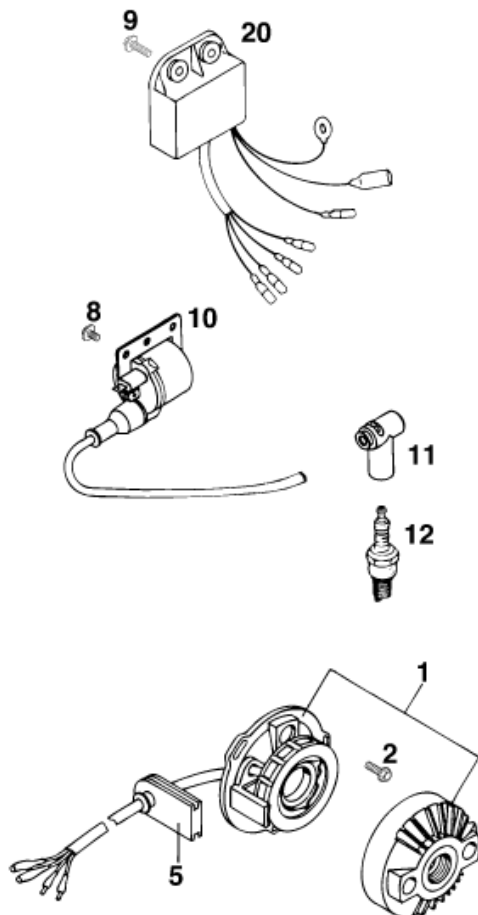

ZUSAMMENBAU ZÜNDANLAGE SEM DIGITAL 250/300 '95

Pos	Part Number	Description	Additional Text	Quantity
1	54631002344	% IGNITION SEM KC COMET SX '92		1.00
2	0015050163	HH COLLAR SCREW M 5X16 WS=8		3.00
5	54631004300	RUBBER PASSAGE		1.00
8	0014060103	HH COLLAR SCREW M 6X10 WS=8		2.00
9	0014060203	HH COLLAR SCREW M 6X20 WS=8		2.00
10	54631806000	IGNITION COIL FACIND '94		1.00
11	54531010000	SPARK PLUG CAP LB05EMH N		1.00
12*	54331093310	SPARK PLUG BR8EG	200 MXC/EXC	1.00
13	50231012000	SEALING CUP FOR SPARK PLUG	200	1.00
20*	54731831000	DIGITAL CONTROL BOX 360 SX'96		1.00
20	54631831000	DC-ELEKTRONIC BOX CONTEC SX'94		1.00

* = New part