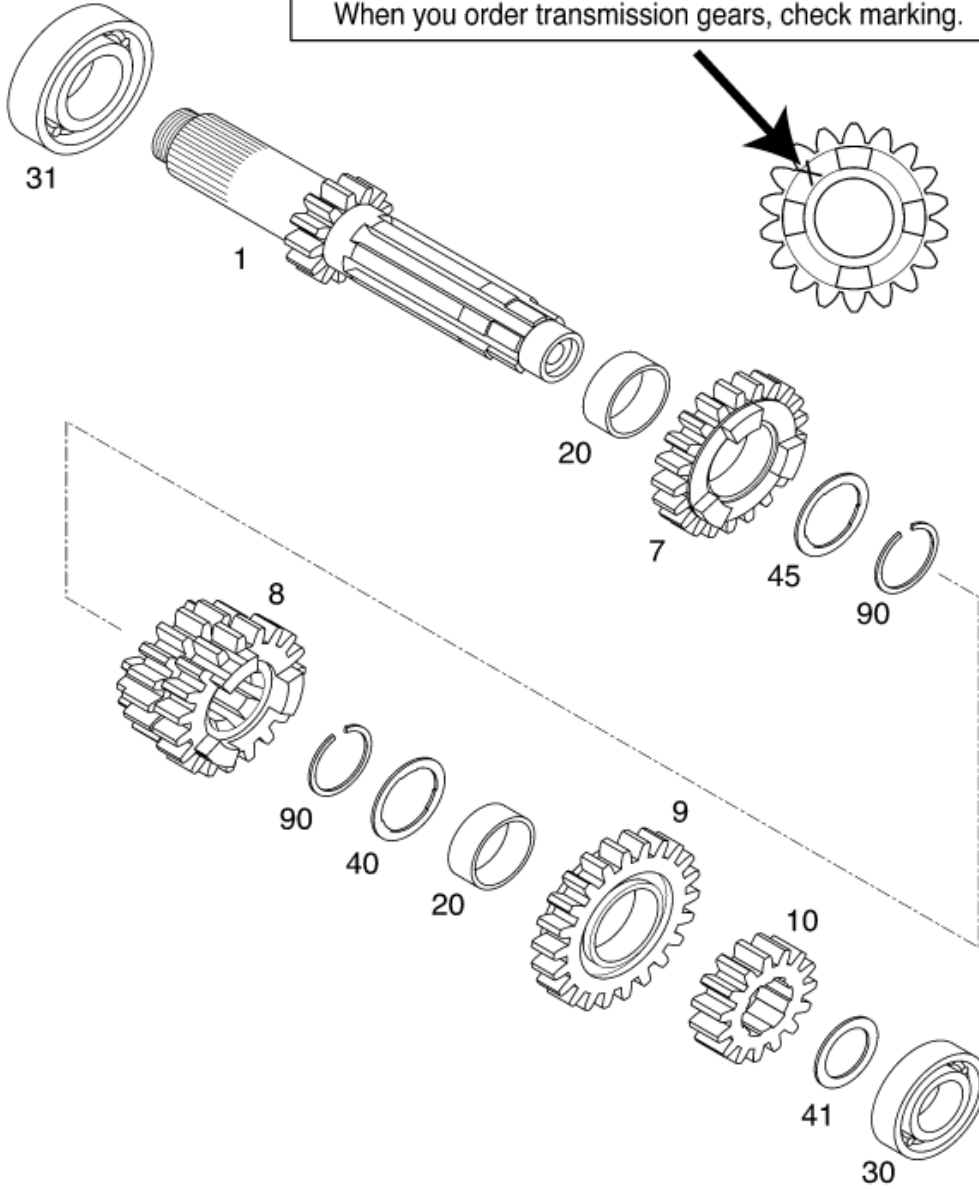

**ACHTUNG !**  
 Bei Bestellung von Getrieberädern, Markierung beachten

**CAUTION !**  
 When you order transmission gears, check marking.

Pos	Part Number	Description	Additional Text	Quantity
1	50333001144	MAIN SHAFT CPL. 12-T '98	200 EXC	1.00
7	50333007000	IDLER G.5TH G.21-T "5S21" '	125 EXC	1.00
8	50333008000	SLIDING GEAR 3/4.GEAR 17/19-	"3S17" - "4S19"	1.00
9	50333009000	IDLER G.6TH G.22-T "6S22" '	ONLY FOR 200 SX, MXC	1.00
10	50333010000	SOLID GEAR 2ND GEAR 15-T '98		1.00
20	50333020000	IDLER GEAR BUSH. 22X25X11,1 A	ONLY FOR 200 SX, MXC	2.00
30	0625060031	BALL BEARING 6003 TN9 C4		1.00
31	0625060041	BALL BEARING 6004 TNH C3		1.00
40	50333040000	STOP DISC 22,2X27,8X1 A	ONLY FOR 200 SX, MXC	1.00
41	50333041000	STOP DISC 17,2X26X1 B		1.00
45	50333045000	STOP DISK 22,2X27,8X1		1.00
90	50133090000	LOCK RING 22X1,2		2.00