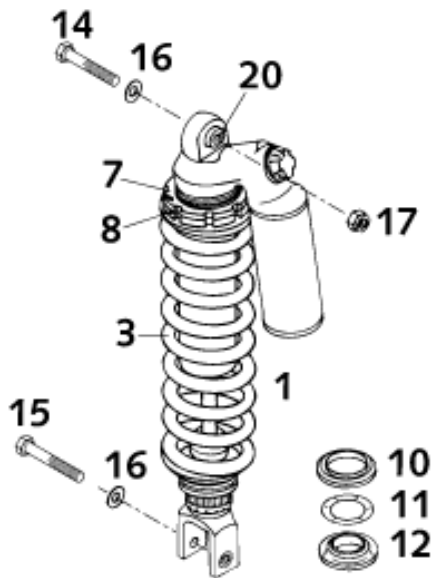

**FEDER / SPRING / RESSORT**

Weich / soft / douce  54-260  
57-260  
60-260  
63-260  
66-260  
70-260  
75-260

Hart / hard / dure

Pos	Part Number	Description	Additional Text	Quantity
3	58304011054	SPRING WP 54-260		0.00
3	58304011057	SPRING WP 57-260		0.00
3	58304011060	* SPRING WP 60-260		0.00
3	58304011063	SPRING WP 63-260		0.00
3	58304011066	SPRING WP 66-260	400/640 LC4-E	1.00
3	58304011070	SPRING WP 70-260		0.00
3*	58304011075	SPRING WP 75-260	640 LC4-E SUPERMOTO	1.00
7	54204109000	* COUNTER NUT		1.00
8	54204009000	ADJUSTING NUT		1.00
10	58304017000	RING FOR SHOCK ABSORBER		1.00
11	58304090000	O-RING 32 X 8		1.00
12	58304018000	% O-RING CARRIER 14MM HIGH		1.00
14	56503086000	SPECIAL SCREW M10X47 WS=17		1.00
15	56503093000	SPECIAL SCREW M10X55 WS=17		1.00
16	0125100003	washer DIN 125 A 10.5	ONLY FOR 640 DUKE	2.00
17	54310086100	SELF LOCKING NUT M10 CU WS=14		1.00
20	54204020100	BUSHING CPL. D=24MM B=24MM		1.00

\* = New part